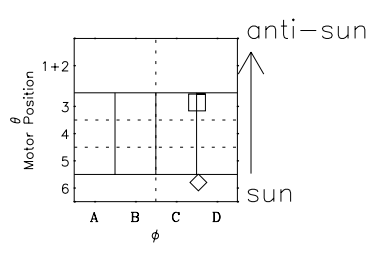

Galileo EPD Real Time Omni Spectrum 97251

Software Version: RTSPEC_OMNI V 1.20
 Data Production: 06-03-00
 Plot Production: Sat Sep 15 23:42:34 2001
 Color File: wondr3
 Geofactor File: 1.1

◇ = Jupiter look direction
 □ = Corotation look direction