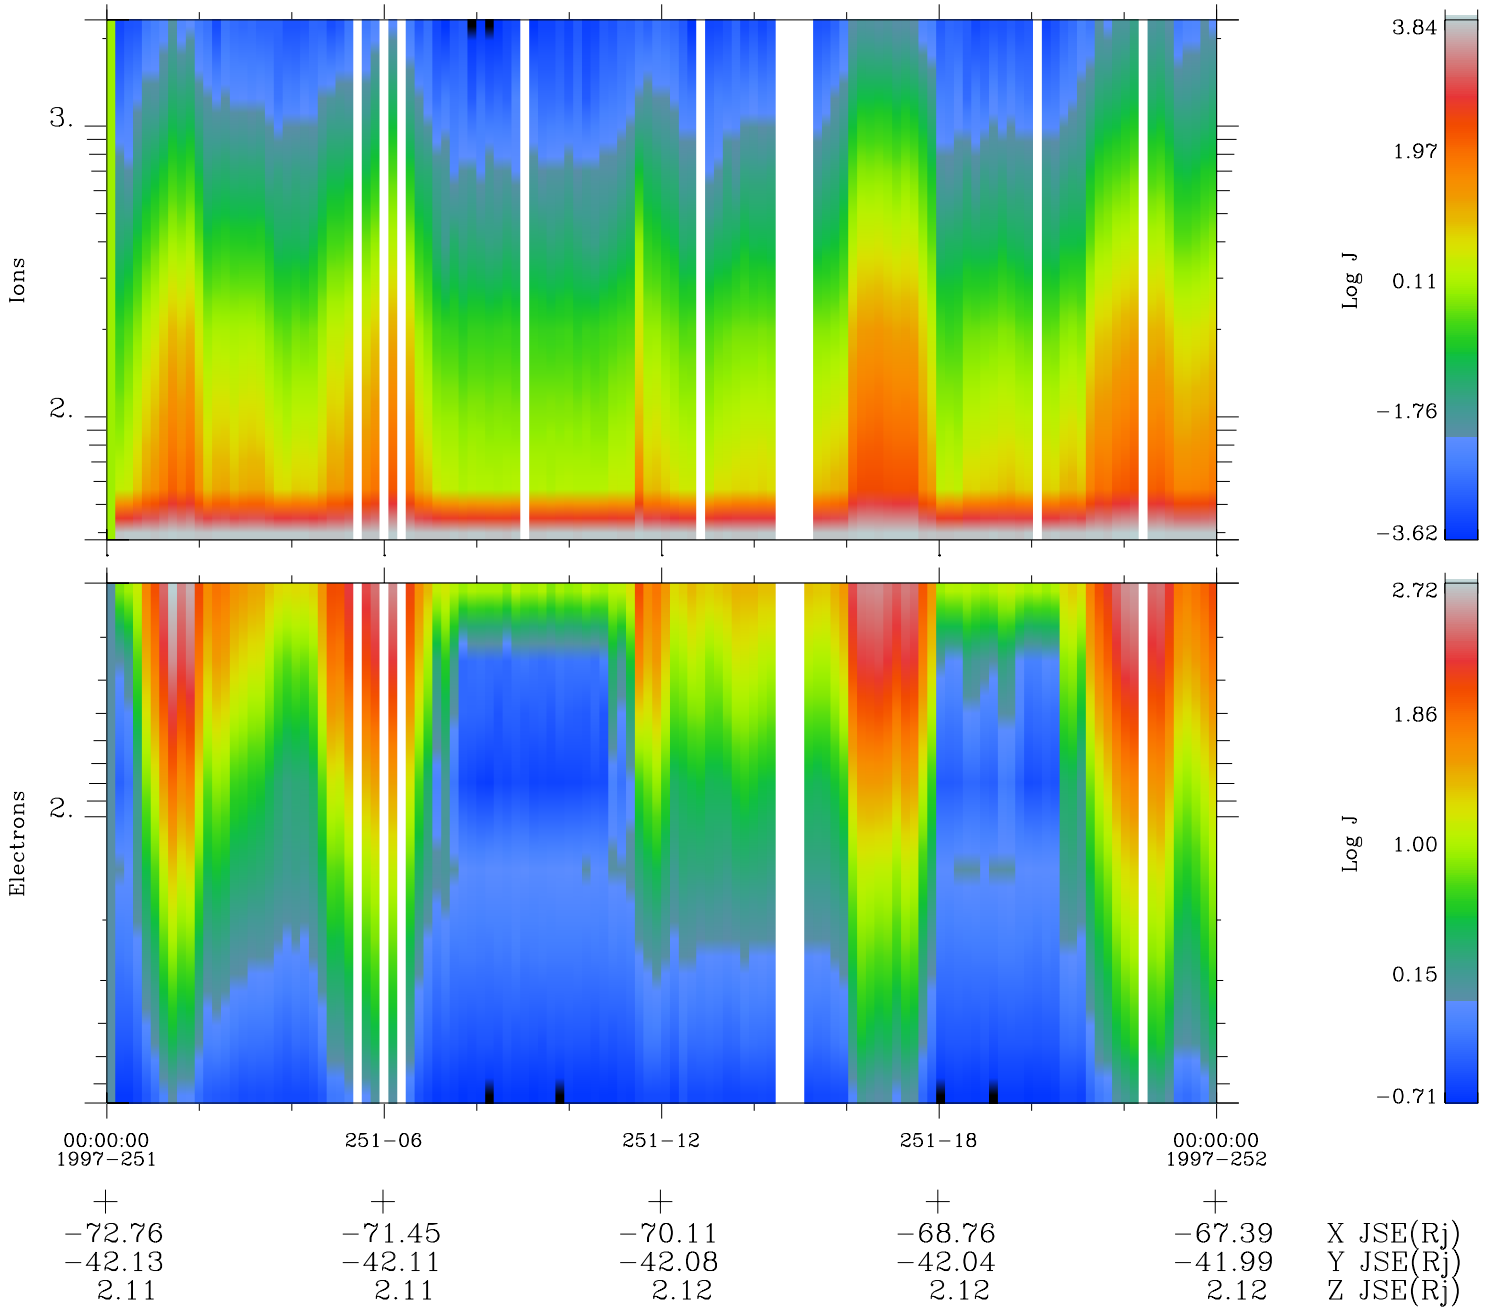

Galileo EPD Real Time Omni Spectrum 97251

Software Version: RTSPEC_OMNI V 1.20
 Data Production: 06-03-00
 Plot Production: Sat Sep 15 23:42:34 2001
 Color File: wondr3
 Geofactor File: 1.1

◇ = Jupiter look direction
 □ = Corotation look direction