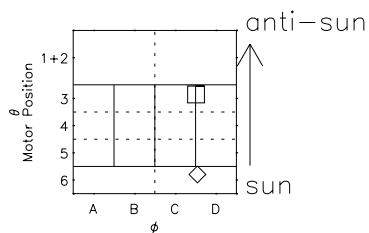

Galileo EPD Real Time R6 Electrons Spectra 97251

Software Version: RTSPEC_R6 V 1.20
 Data Production: 06-03-00
 Plot Production: Sat Sep 15 23:42:27 2001
 Color File: wondr3
 Geofactor File: 1.1

◇ = Jupiter look direction
 □ = Corotation look direction