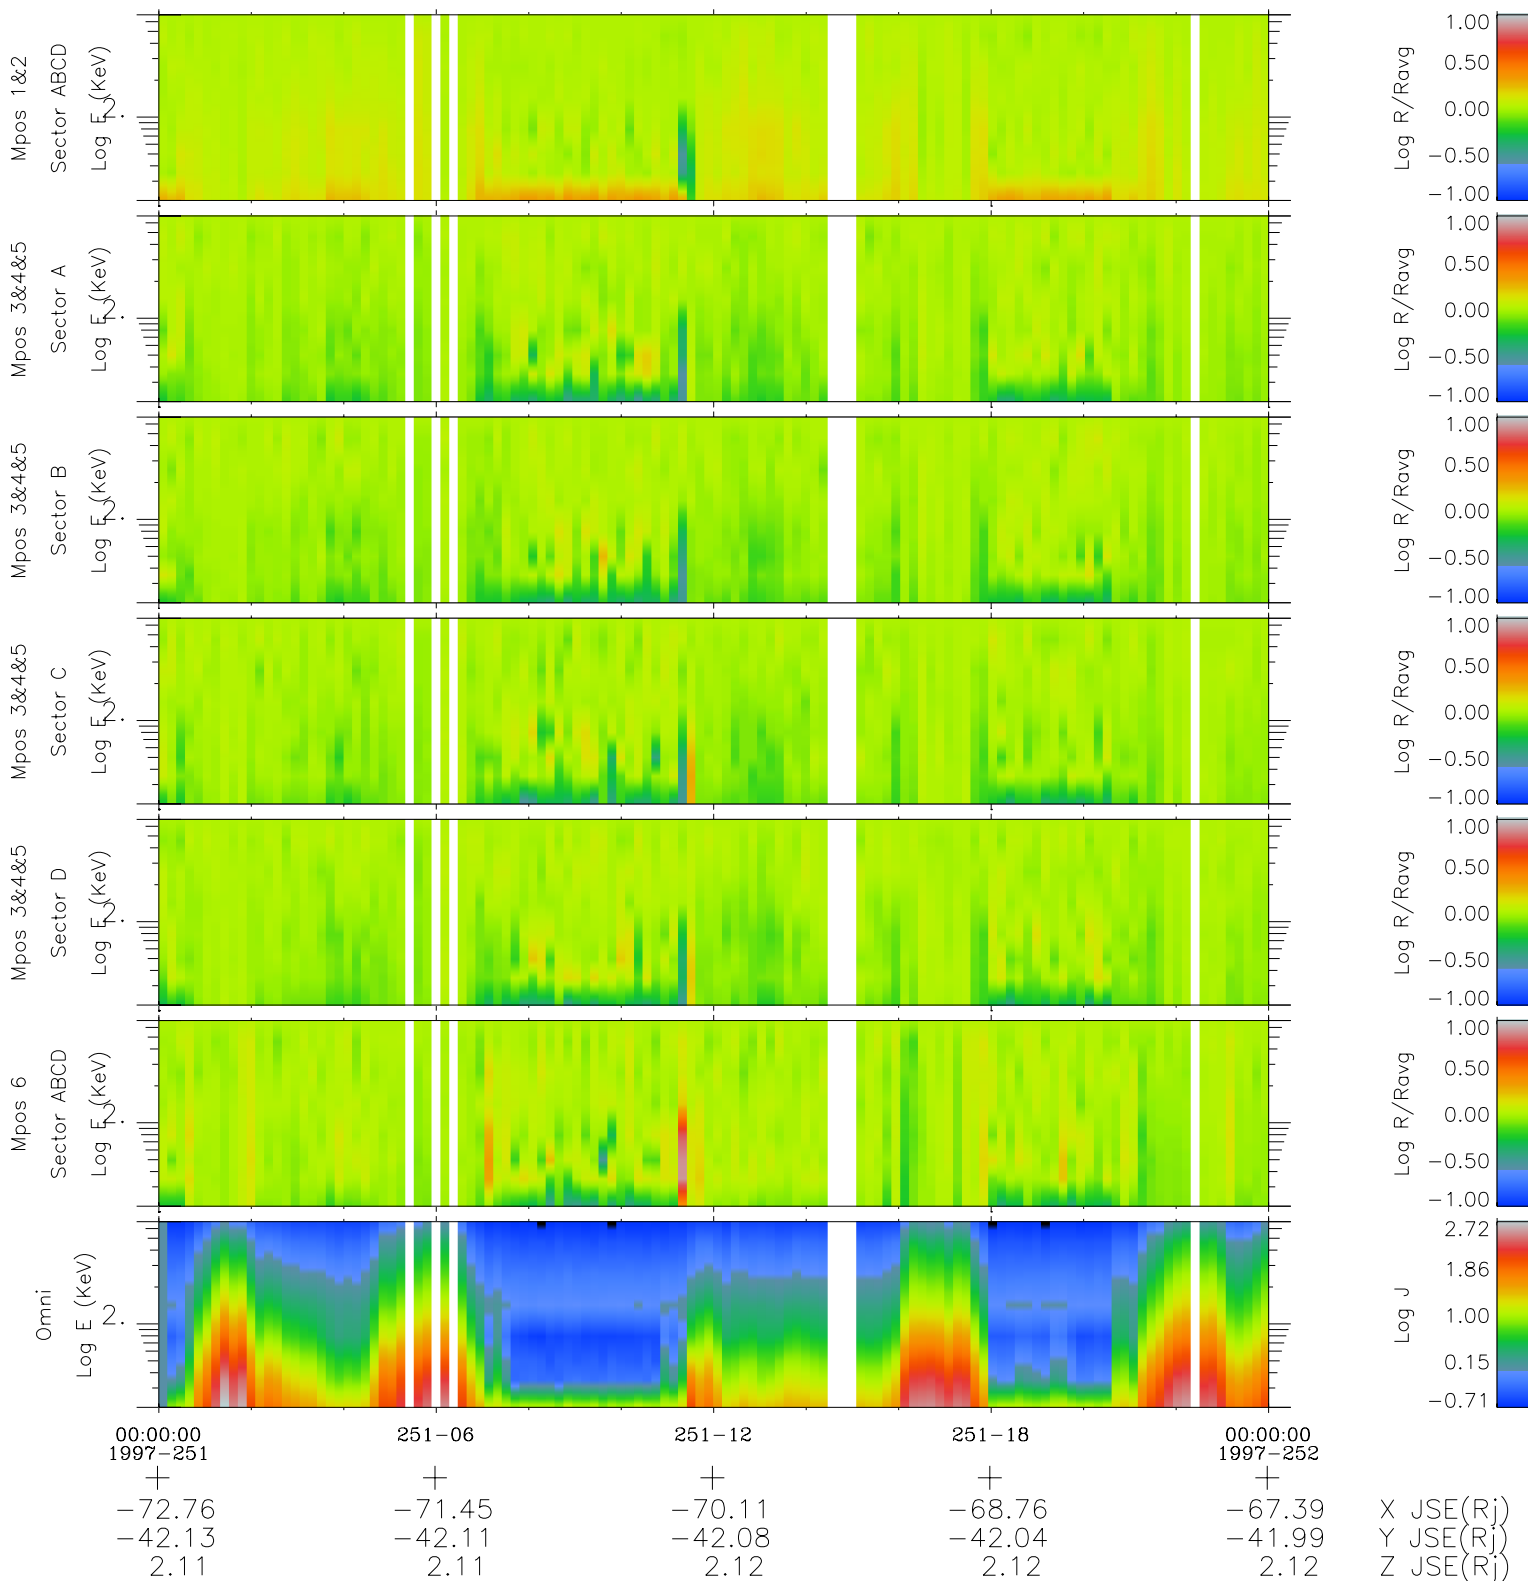

Galileo EPD Real Time R6 Electrons Spectra 97251

Software Version: RTSPEC_R6 V 1.20
 Data Production: 06-03-00
 Plot Production: Sat Sep 15 23:42:27 2001
 Color File: wondr3
 Geofactor File: 1.1

◇ = Jupiter look direction
 □ = Corotation look direction