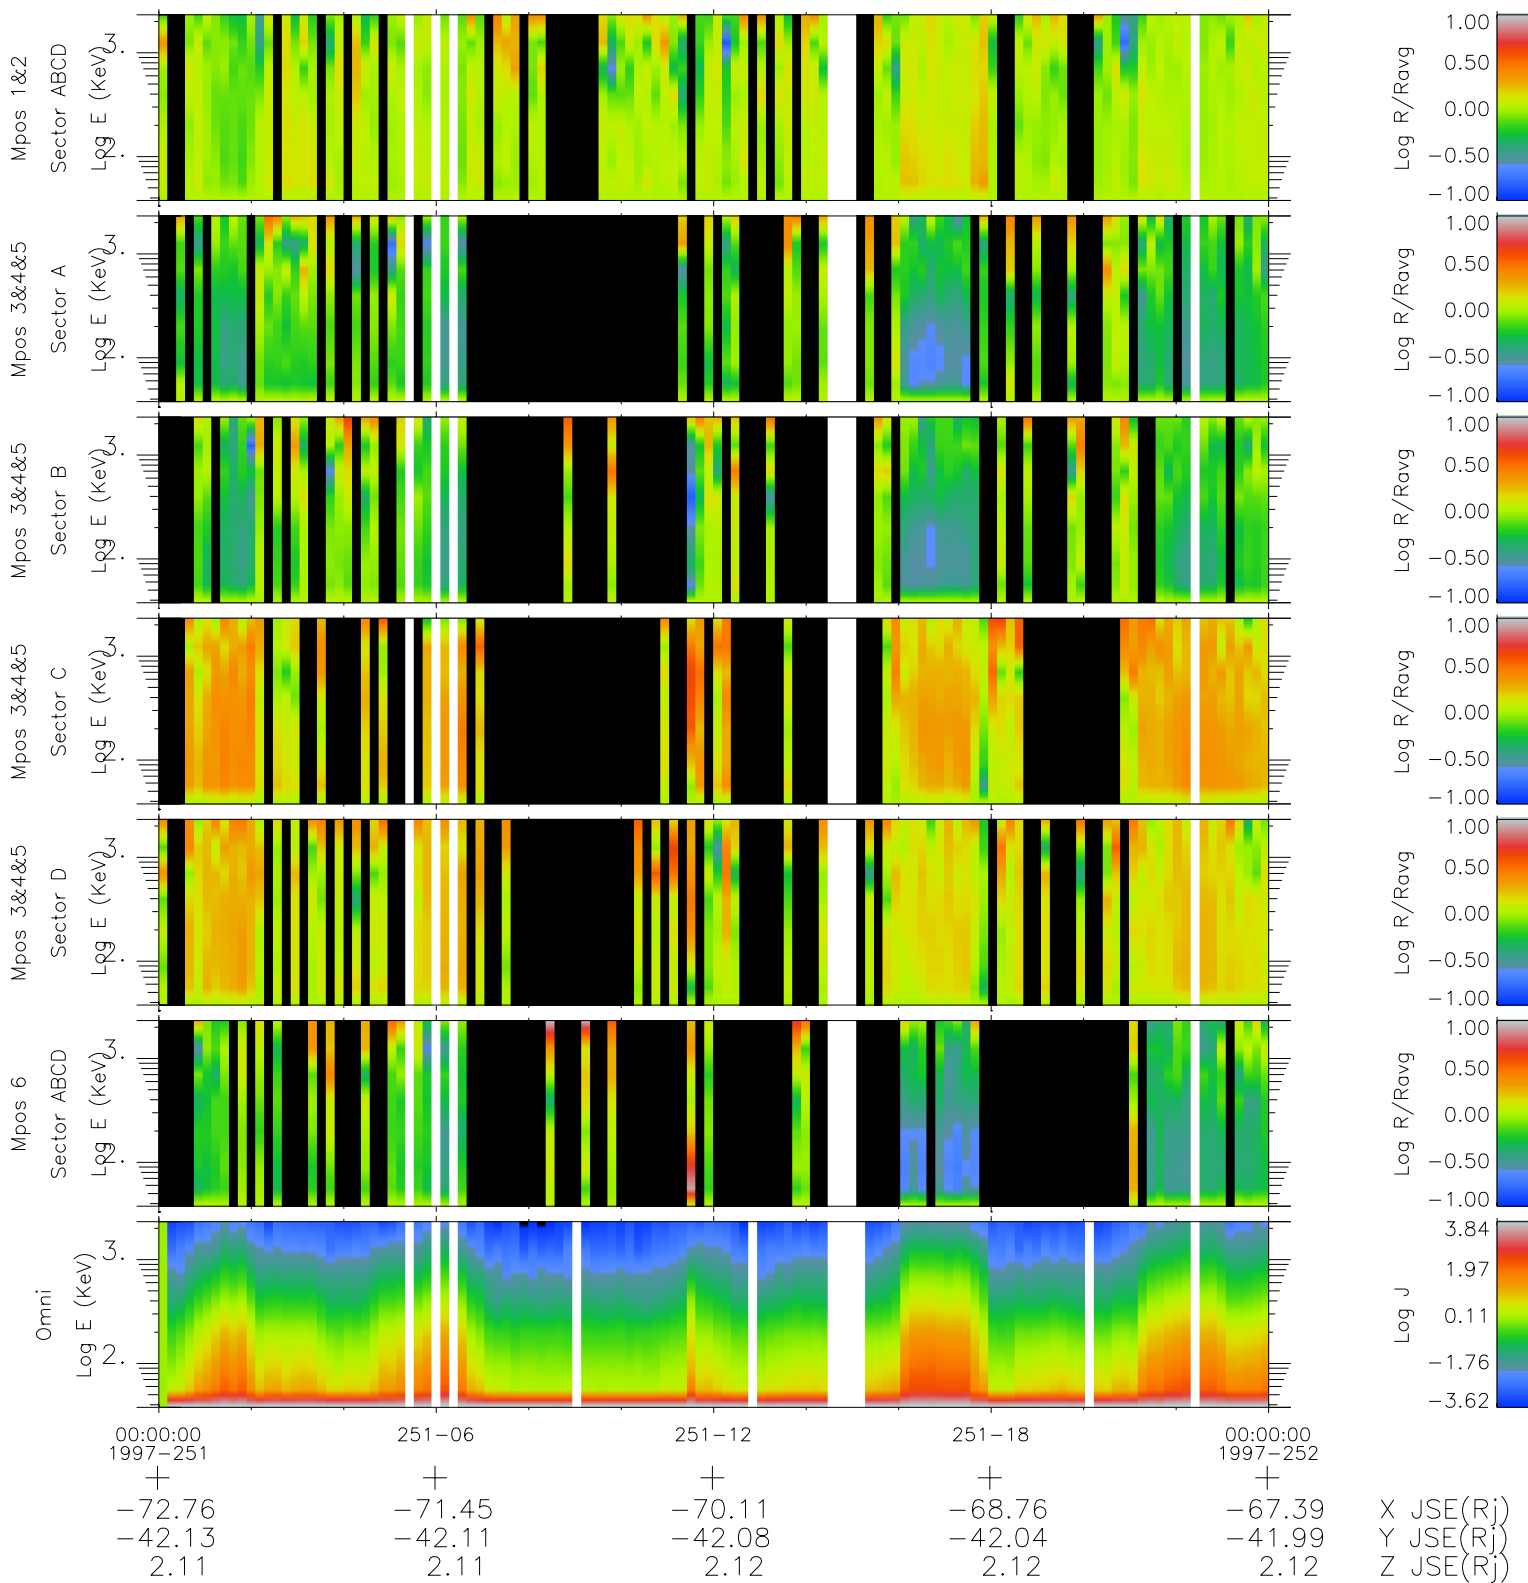

Galileo EPD Real Time R6 Ions Spectra 97251

Software Version: RTSPEC_R6 V 1.20
 Data Production: 06-03-00
 Plot Production: Sat Sep 15 23:42:21 2001
 Color File: wondr3
 Geofactor File: 1.1

◇ = Jupiter look direction
 □ = Corotation look direction