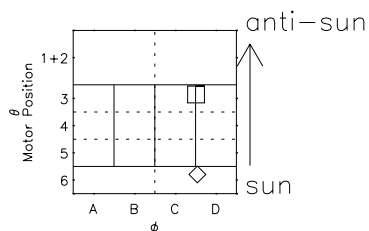

Galileo EPD Real Time R6 Ions Spectra 97251

Software Version: RTSPEC_R6 V 1.20
 Data Production: 06-03-00
 Plot Production: Sat Sep 15 23:42:21 2001
 Color File: wondr3
 Geofactor File: 1.1

◇ = Jupiter look direction
 □ = Corotation look direction