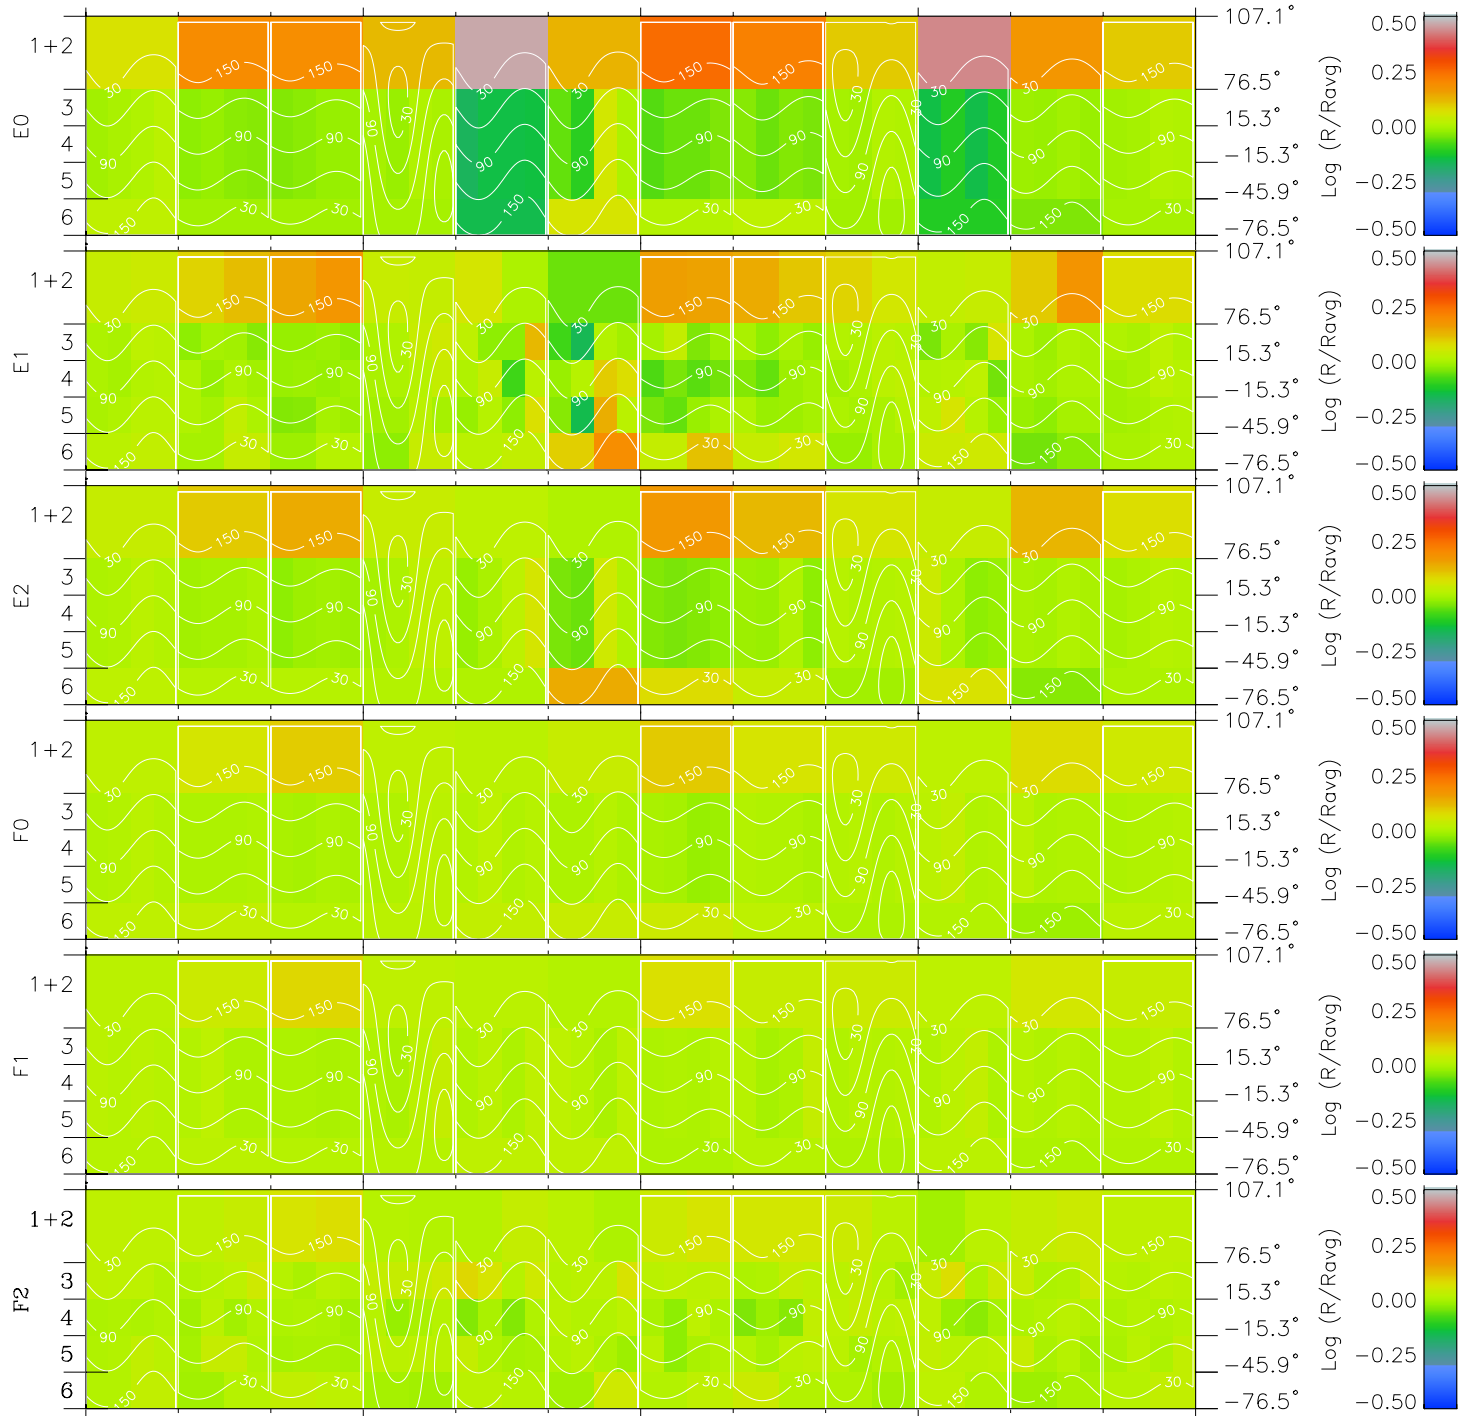

Galileo EPD Real Time All-Sky Anisotropies 97251

Software Version: RTSKY_MEAN V 1.20
 Data Production: 06-03-00
 Plot Production: Sat Sep 15 23:42:49 2001
 Color File: wondr3
 Geofactor File: 1.1

00:00:00 1997-251	251-06	251-12	251-18	00:00:00 1997-252	X JSE(R _j)
+ -72.76	+ -71.45	+ -70.11	+ -68.76	+ -67.39	Y JSE(R _j)
-42.13	-42.11	-42.08	-42.04	-41.99	Z JSE(R _j)
2.11	2.11	2.12	2.12	2.12	

- ◇ = Jupiter look direction
- = Corotation look direction