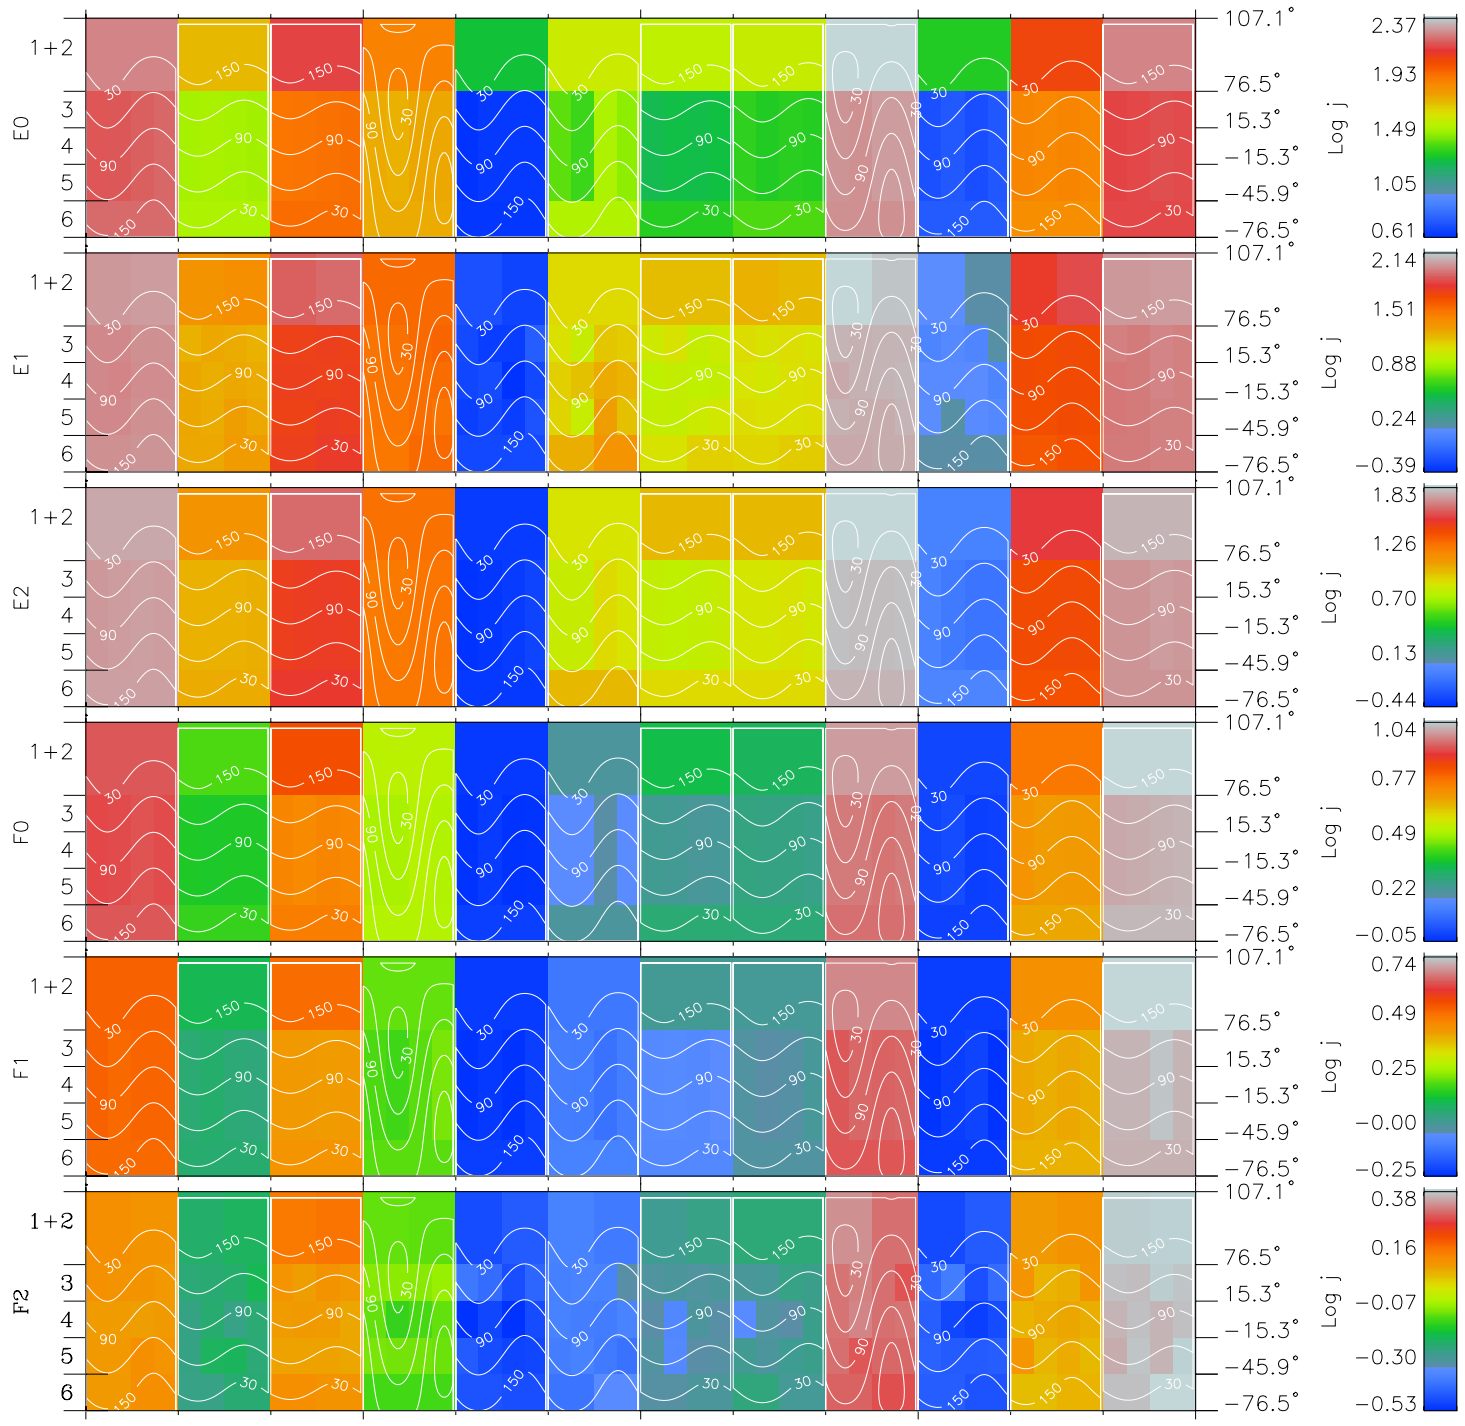

Galileo EPD Real Time All-Sky Anisotropies 97251

Software Version: RTSKY_FLUX V 1.20
 Data Production: 06-03-00
 Plot Production: Sat Sep 15 23:43:03 2001
 Color File: wondr3
 Geofactor File: 1.1

Time	251-06	251-12	251-18	00:00:00 1997-252	
00:00:00 1997-251	+	+	+	+	X JSE(R _j)
	-72.76	-71.45	-70.11	-68.76	Y JSE(R _j)
	-42.13	-42.11	-42.08	-42.04	Z JSE(R _j)
	2.11	2.11	2.12	2.12	

- ◇ = Jupiter look direction
- = Corotation look direction