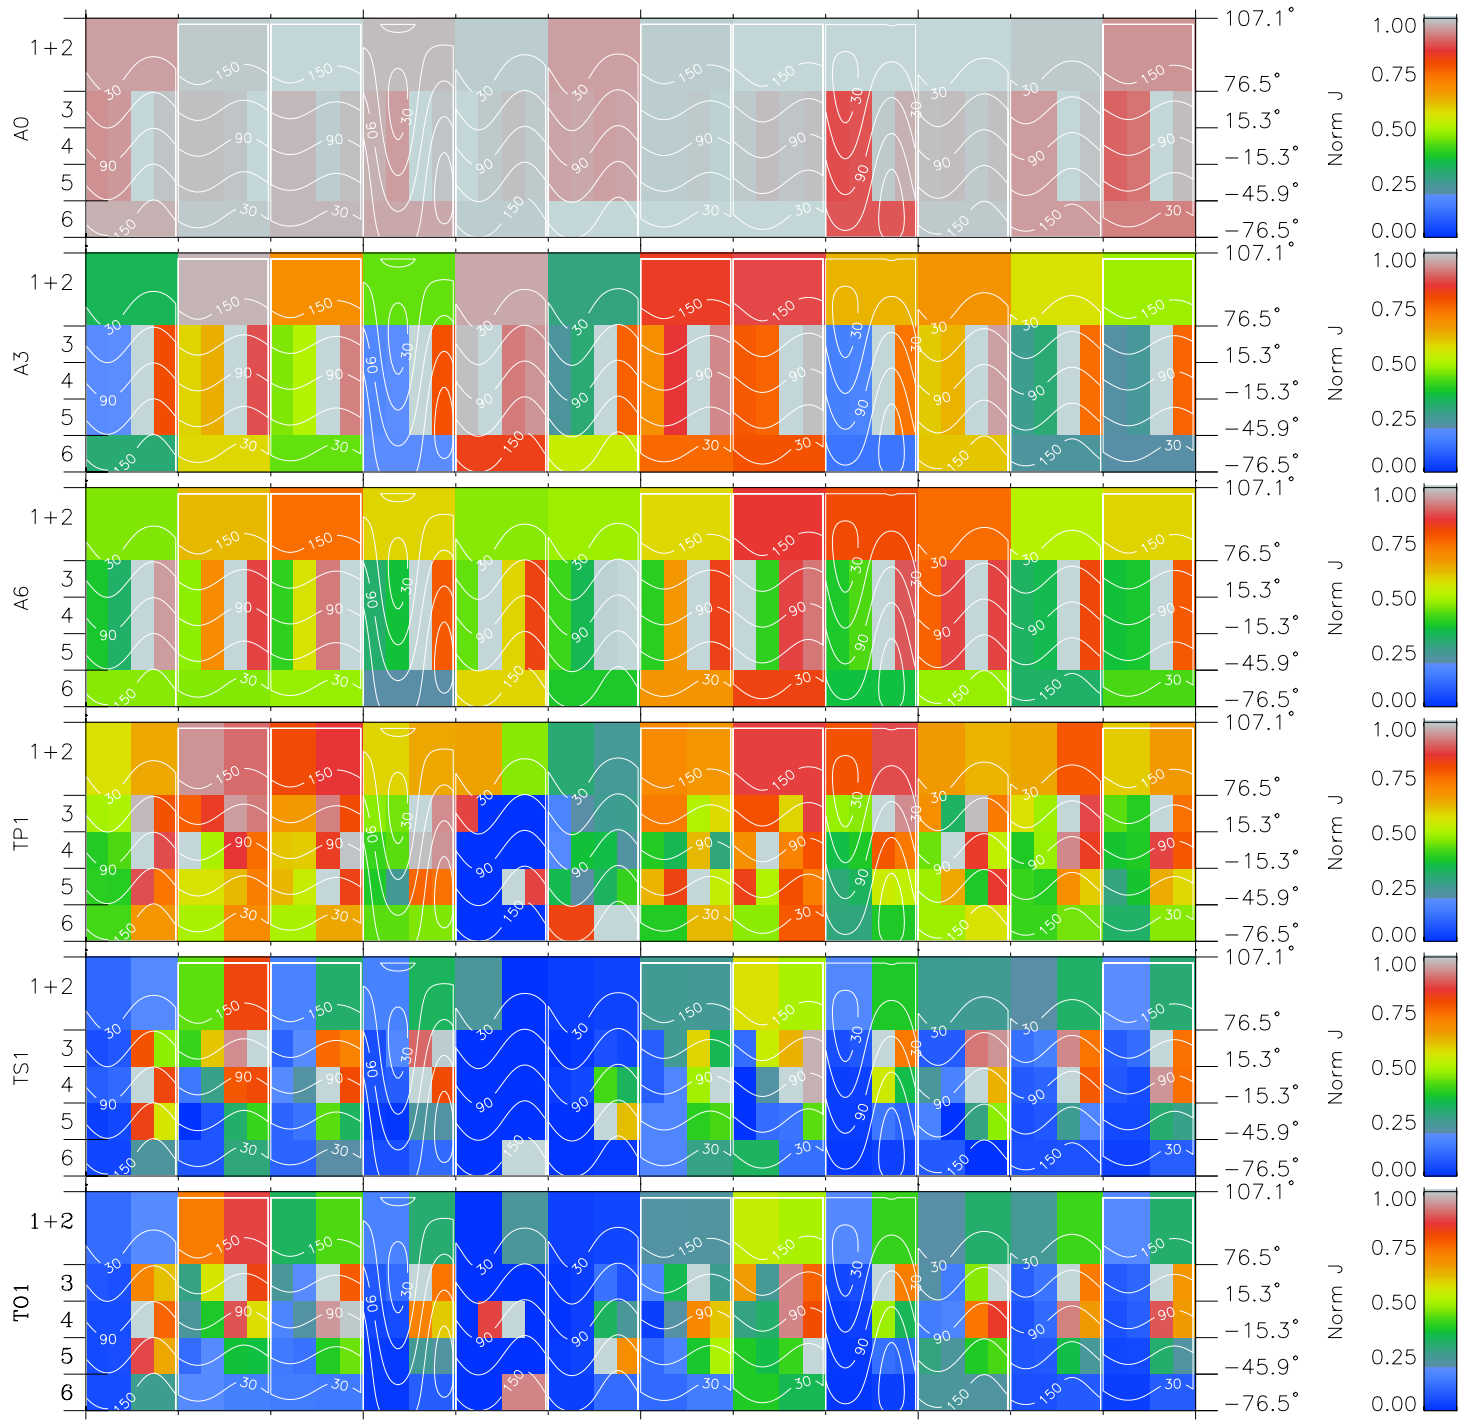

Galileo EPD Real Time All-Sky Anisotropies 97251

Software Version: RTSKY_NORM V 1.20
Data Production: 06-03-00
Plot Production: Sat Sep 15 23:43:11 2001
Color File: wondr3
Geofactor File: 1.1

00:00:00 1997-251	251-06	251-12	251-18	00:00:00 1997-252	X JSE(R _j)
+	+	+	+	+	Y JSE(R _j)
-72.76	-71.45	-70.11	-68.76	-67.39	Z JSE(R _j)
-42.13	-42.11	-42.08	-42.04	-41.99	
2.11	2.11	2.12	2.12	2.12	

- ◇ = Jupiter look direction
- = Corotation look direction