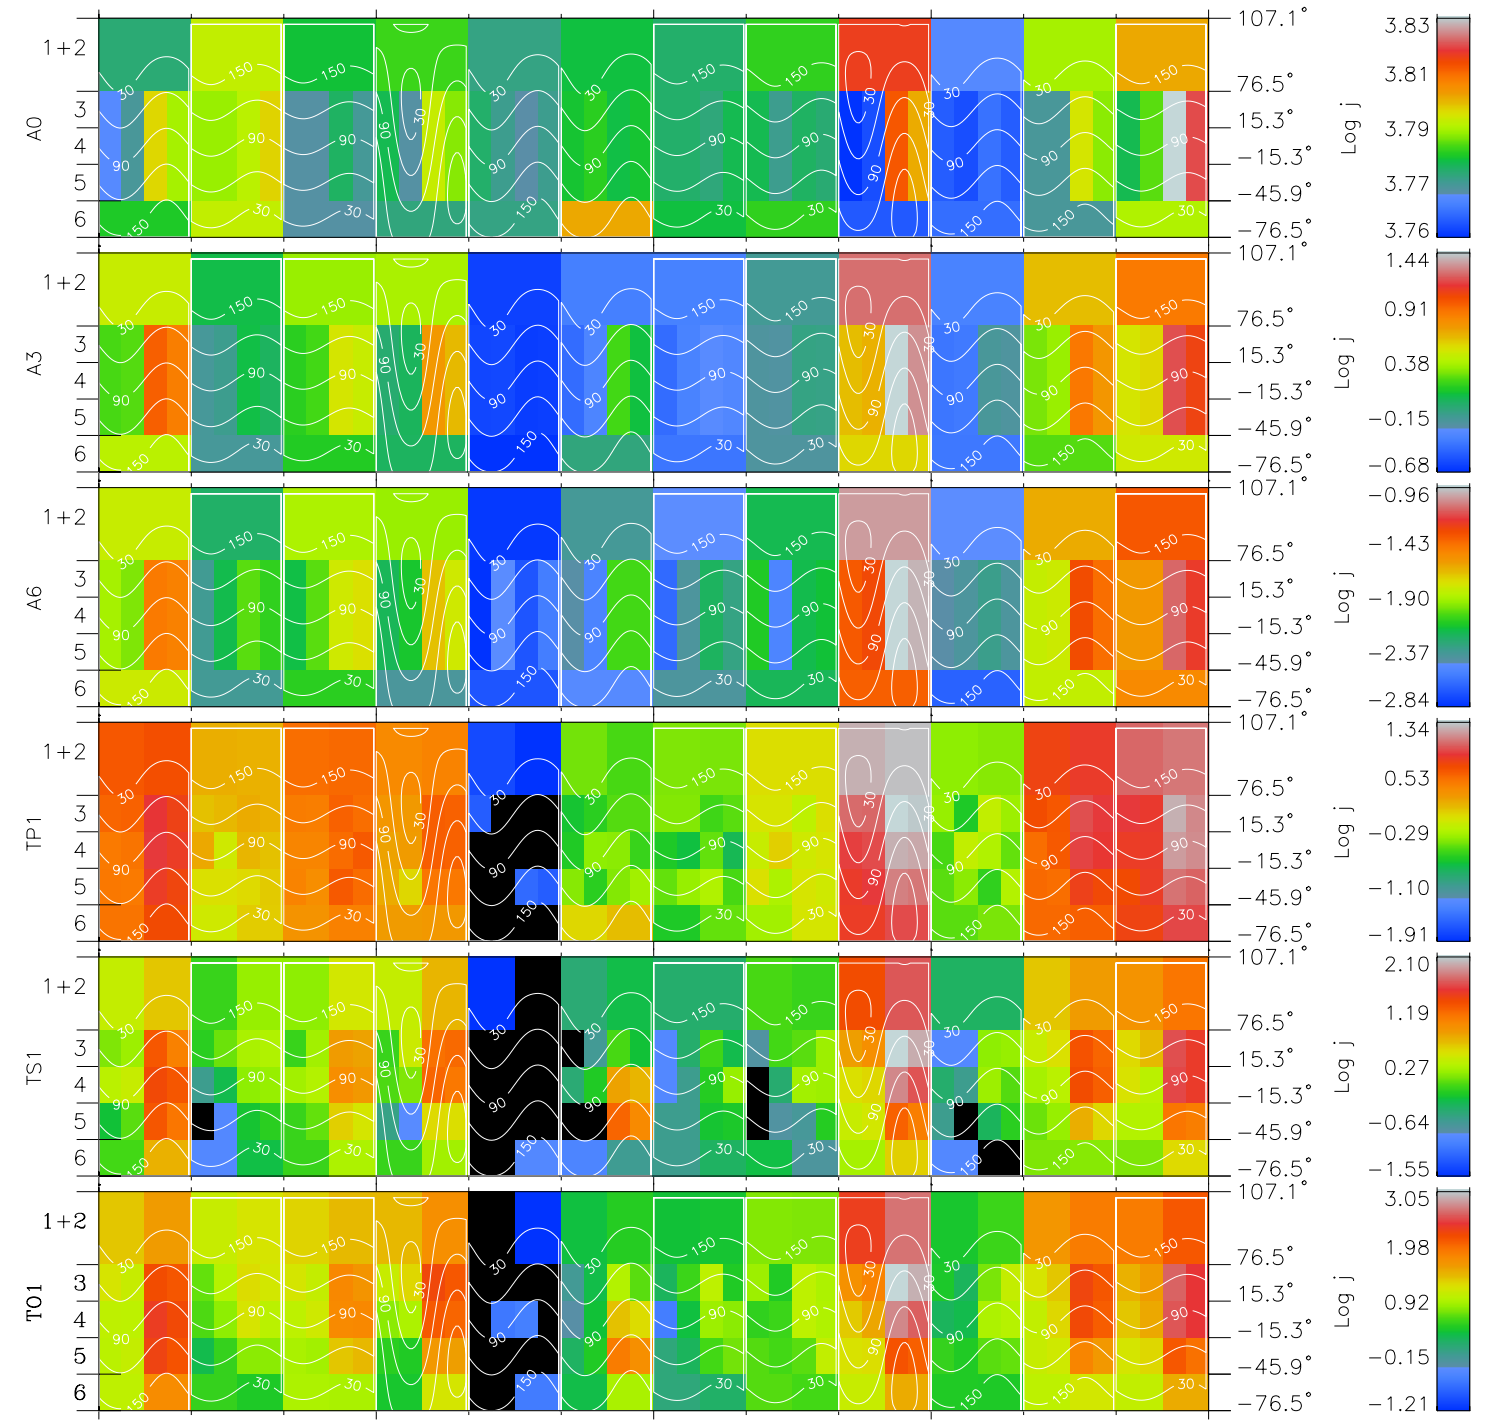

Galileo EPD Real Time All-Sky Anisotropies 97251

Software Version: RTSKY_FLUX V 1.20
 Data Production: 06-03-00
 Plot Production: Sat Sep 15 23:42:56 2001
 Color File: wondr3
 Geofactor File: 1.1

Time	00:00:00 1997-251	251-06	251-12	251-18	00:00:00 1997-252	
+	-72.76	-71.45	-70.11	-68.76	-67.39	X JSE(R _j)
-	-42.13	-42.11	-42.08	-42.04	-41.99	Y JSE(R _j)
	2.11	2.11	2.12	2.12	2.12	Z JSE(R _j)

- ◇ = Jupiter look direction
- = Corotation look direction