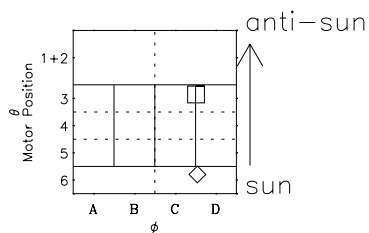

# Galileo EPD Real-Time Omni 97251

Software Version: RTLINE\_OMNI V 1.20  
Data Production: 06-03-00  
Plot Production: Sat Sep 15 23:44:34 2001

◇ = Jupiter look direction  
□ = Corotation look direction