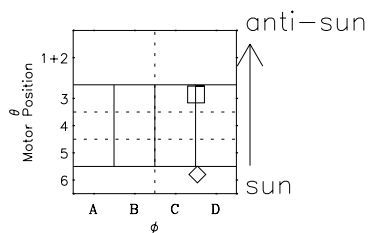

Galileo EPD Real-Time Omni 97251

Software Version: RTLINE_OMNI V 1.20
Data Production: 06-03-00
Plot Production: Sat Sep 15 23:44:34 2001

◇ = Jupiter look direction
□ = Corotation look direction