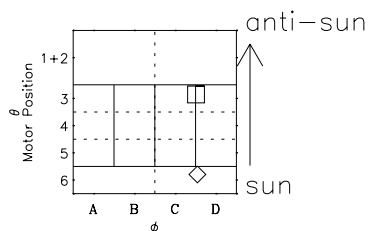

# Galileo EPD Real-Time Omni 97251

Software Version: RTLINE\_OMNI V 1.20  
Data Production: 06-03-00  
Plot Production: Sat Sep 15 23:44:33 2001

- ◇ = Jupiter look direction
- = Corotation look direction