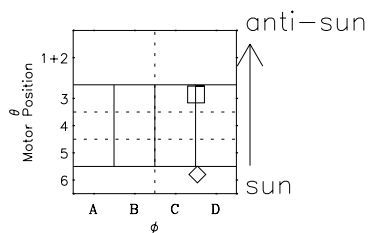

Galileo EPD Real-Time Omni 97251

Software Version: RTLINE_OMNI V 1.20
Data Production: 06-03-00
Plot Production: Sat Sep 15 23:44:33 2001

◇ = Jupiter look direction
□ = Corotation look direction