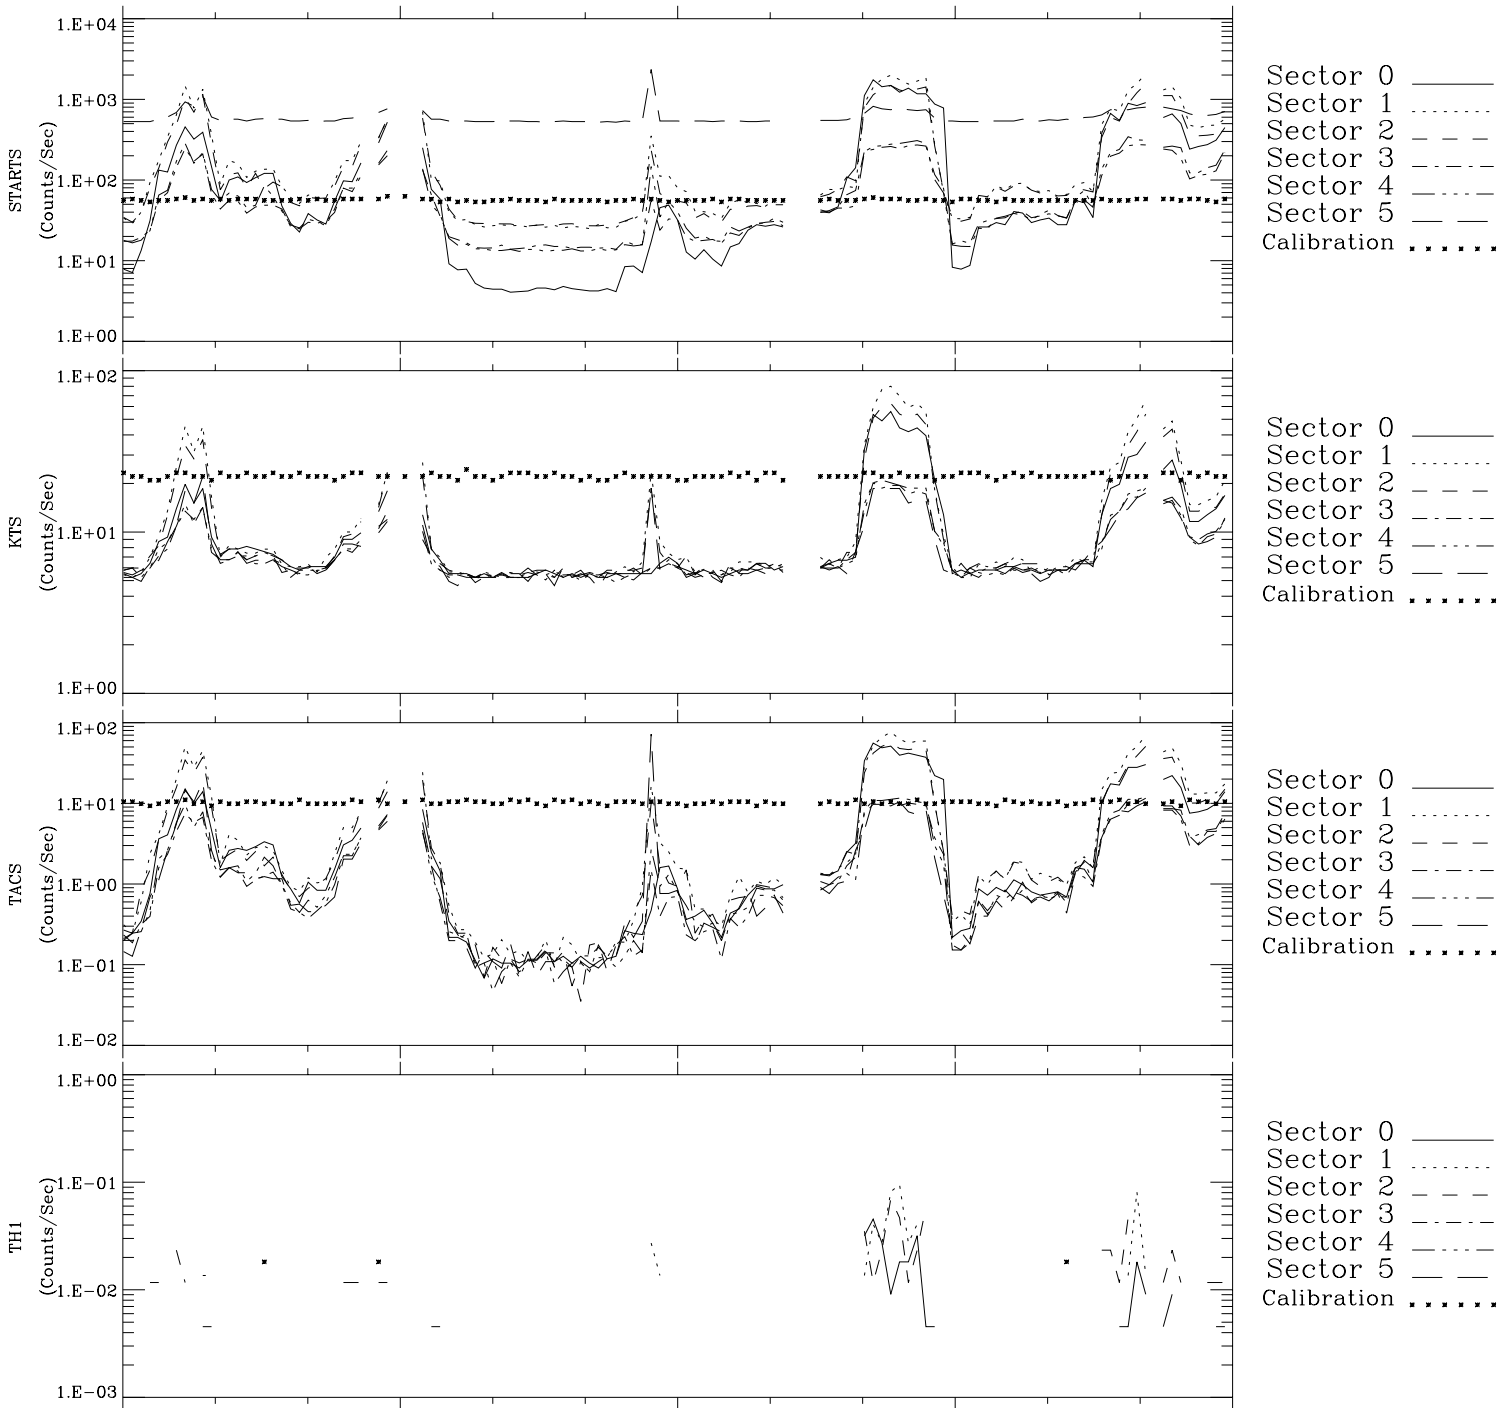

Galileo EPD Real-Time Six-Sector 97251

Software Version: RTLINE_R6 V 1.20
Data Production: 06-03-00
Plot Production: Sat Sep 15 23:44:42 2001

Sector 0 ———
Sector 1
Sector 2 - - - -
Sector 3 - . - . -
Sector 4 - - - -
Sector 5 ———
Calibration
.....

Sector 0 ———
Sector 1
Sector 2 - - - -
Sector 3 - . - . -
Sector 4 - - - -
Sector 5 ———
Calibration
.....

Sector 0 ———
Sector 1
Sector 2 - - - -
Sector 3 - . - . -
Sector 4 - - - -
Sector 5 ———
Calibration
.....

Sector 0 ———
Sector 1
Sector 2 - - - -
Sector 3 - . - . -
Sector 4 - - - -
Sector 5 ———
Calibration
.....

00:00:00 1997-251	251-06	251-12	251-18	00:00:00 1997-252	
+	+	+	+	+	
-72.76	-71.45	-70.11	-68.76	-67.39	X JSE(R _j)
-42.13	-42.11	-42.08	-42.04	-41.99	Y JSE(R _j)
2.11	2.11	2.12	2.12	2.12	Z JSE(R _j)

◇ = Jupiter look direction
□ = Corotation look direction