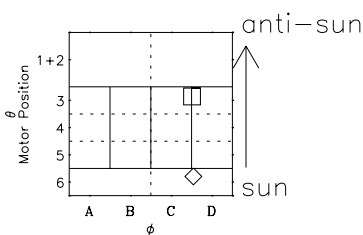

Galileo EPD Real-Time Six-Sector 97251

Software Version: RTLINE_R6 V 1.20
Data Production: 06-03-00
Plot Production: Sat Sep 15 23:44:41 2001

◇ = Jupiter look direction
□ = Corotation look direction