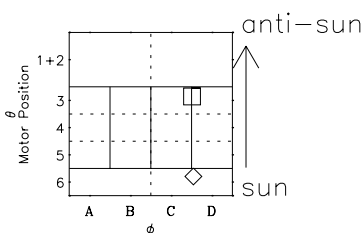

Galileo EPD Real-Time Six-Sector 97251

Software Version: RTLINE_R6 V 1.20
Data Production: 06-03-00
Plot Production: Sat Sep 15 23:44:40 2001

◇ = Jupiter look direction
□ = Corotation look direction