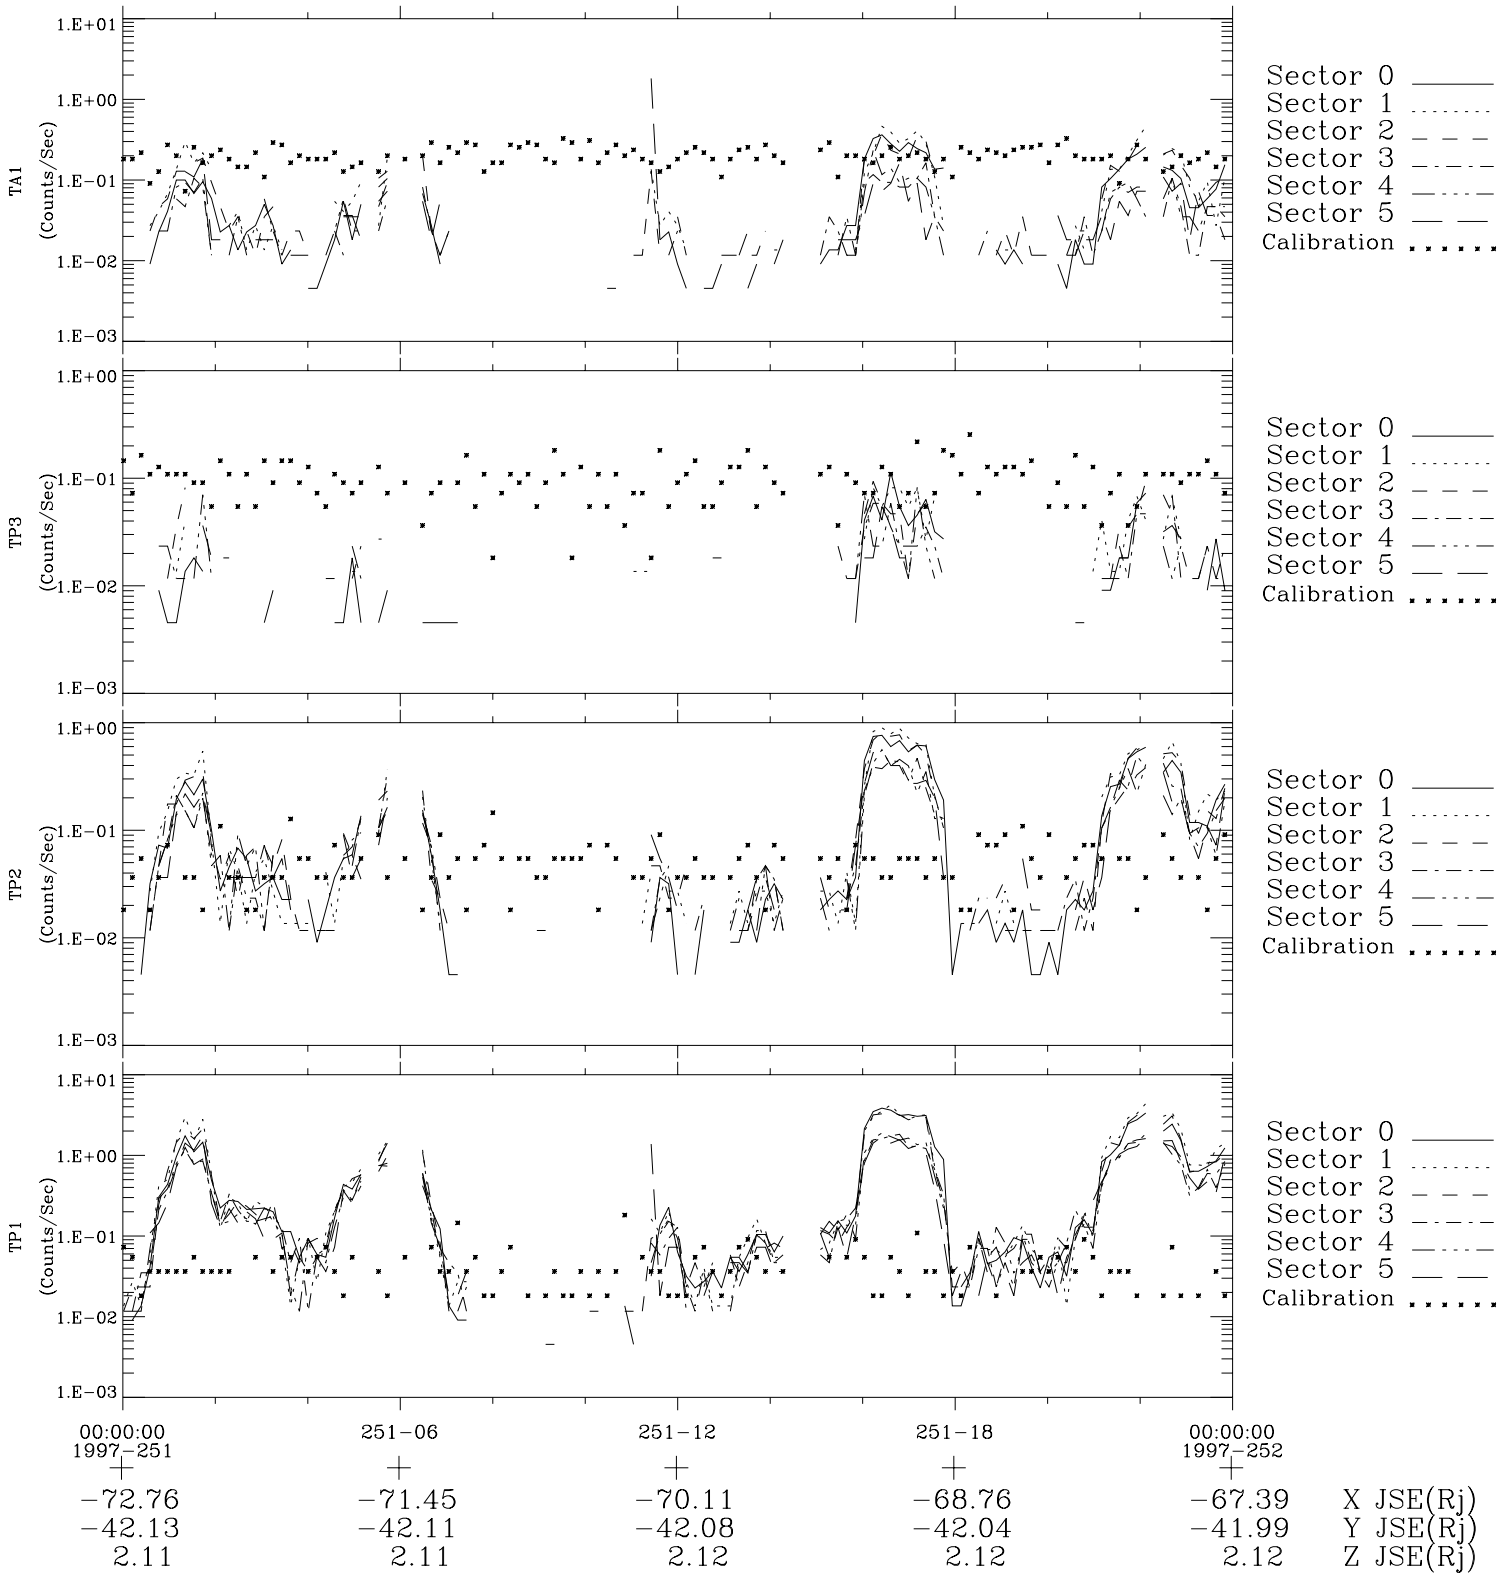

Galileo EPD Real-Time Six-Sector 97251

Software Version: RTLINE_R6 V 1.20
Data Production: 06-03-00
Plot Production: Sat Sep 15 23:44:40 2001

◇ = Jupiter look direction
□ = Corotation look direction