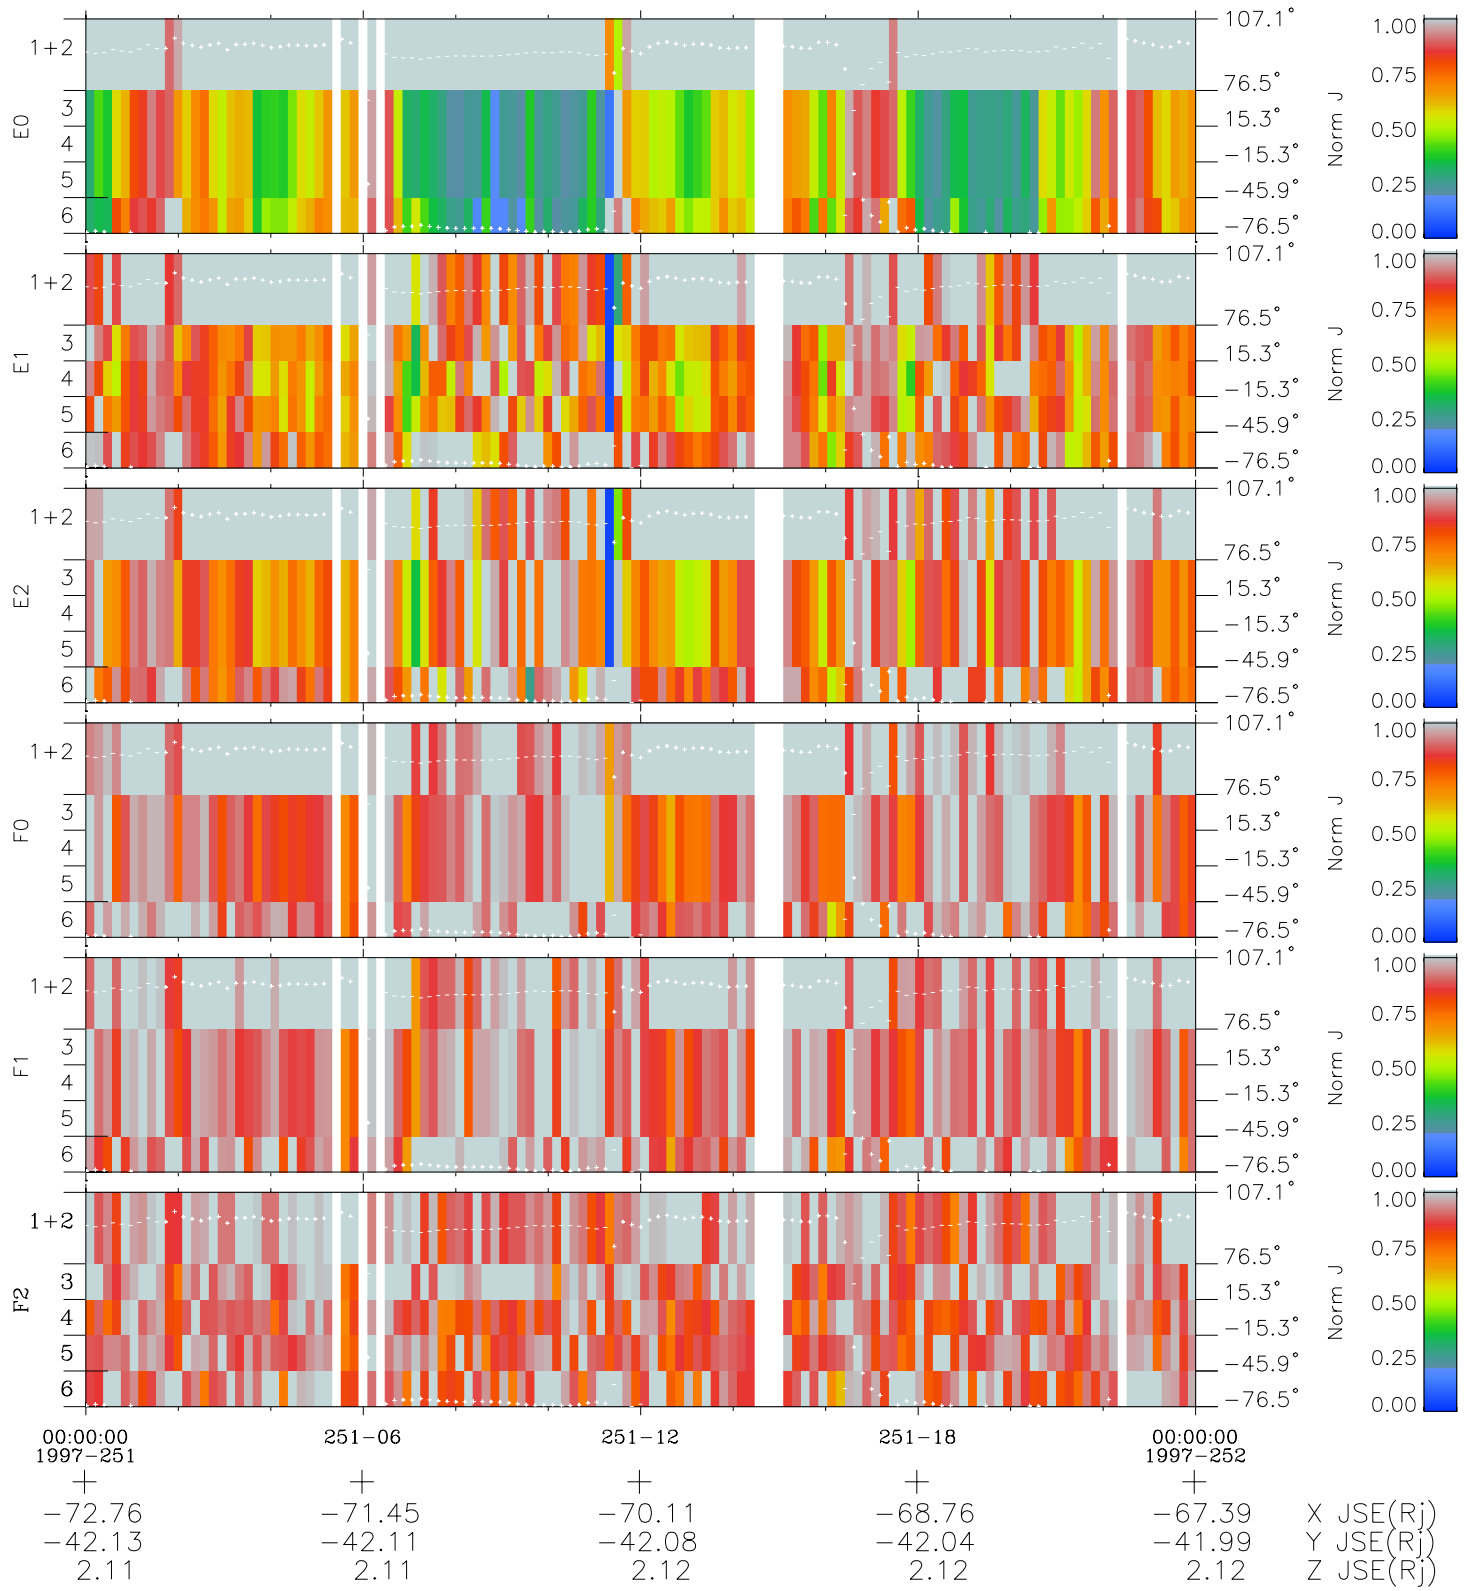

Galileo EPD Real Elevation Anisotropies 97251

Software Version: RTELEV_NORM V 1.20
 Data Production: 06-03-00
 Plot Production: Sat Sep 15 23:43:53 2001
 Color File: wondr3
 Geofactor File: 1.1

◇ = Jupiter look direction
 □ = Corotation look direction