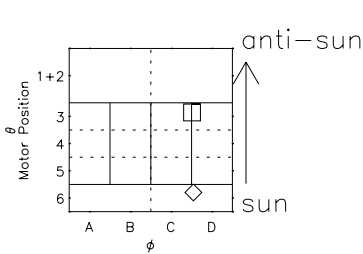

Galileo EPD Real Elevation Anisotropies 97251

Software Version: RTELEV_NORM V 1.20
 Data Production: 06-03-00
 Plot Production: Sat Sep 15 23:43:53 2001
 Color File: wondr3
 Geofactor File: 1.1

◇ = Jupiter look direction
 □ = Corotation look direction