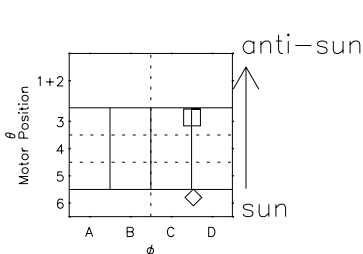

# Galileo EPD Real Elevation Anisotropies 97251

Software Version: RTELEV\_NORM V 1.20  
 Data Production: 06-03-00  
 Plot Production: Sat Sep 15 23:43:48 2001  
 Color File: wondr3  
 Geofactor File: 1.1

◇ = Jupiter look direction  
 □ = Corotation look direction