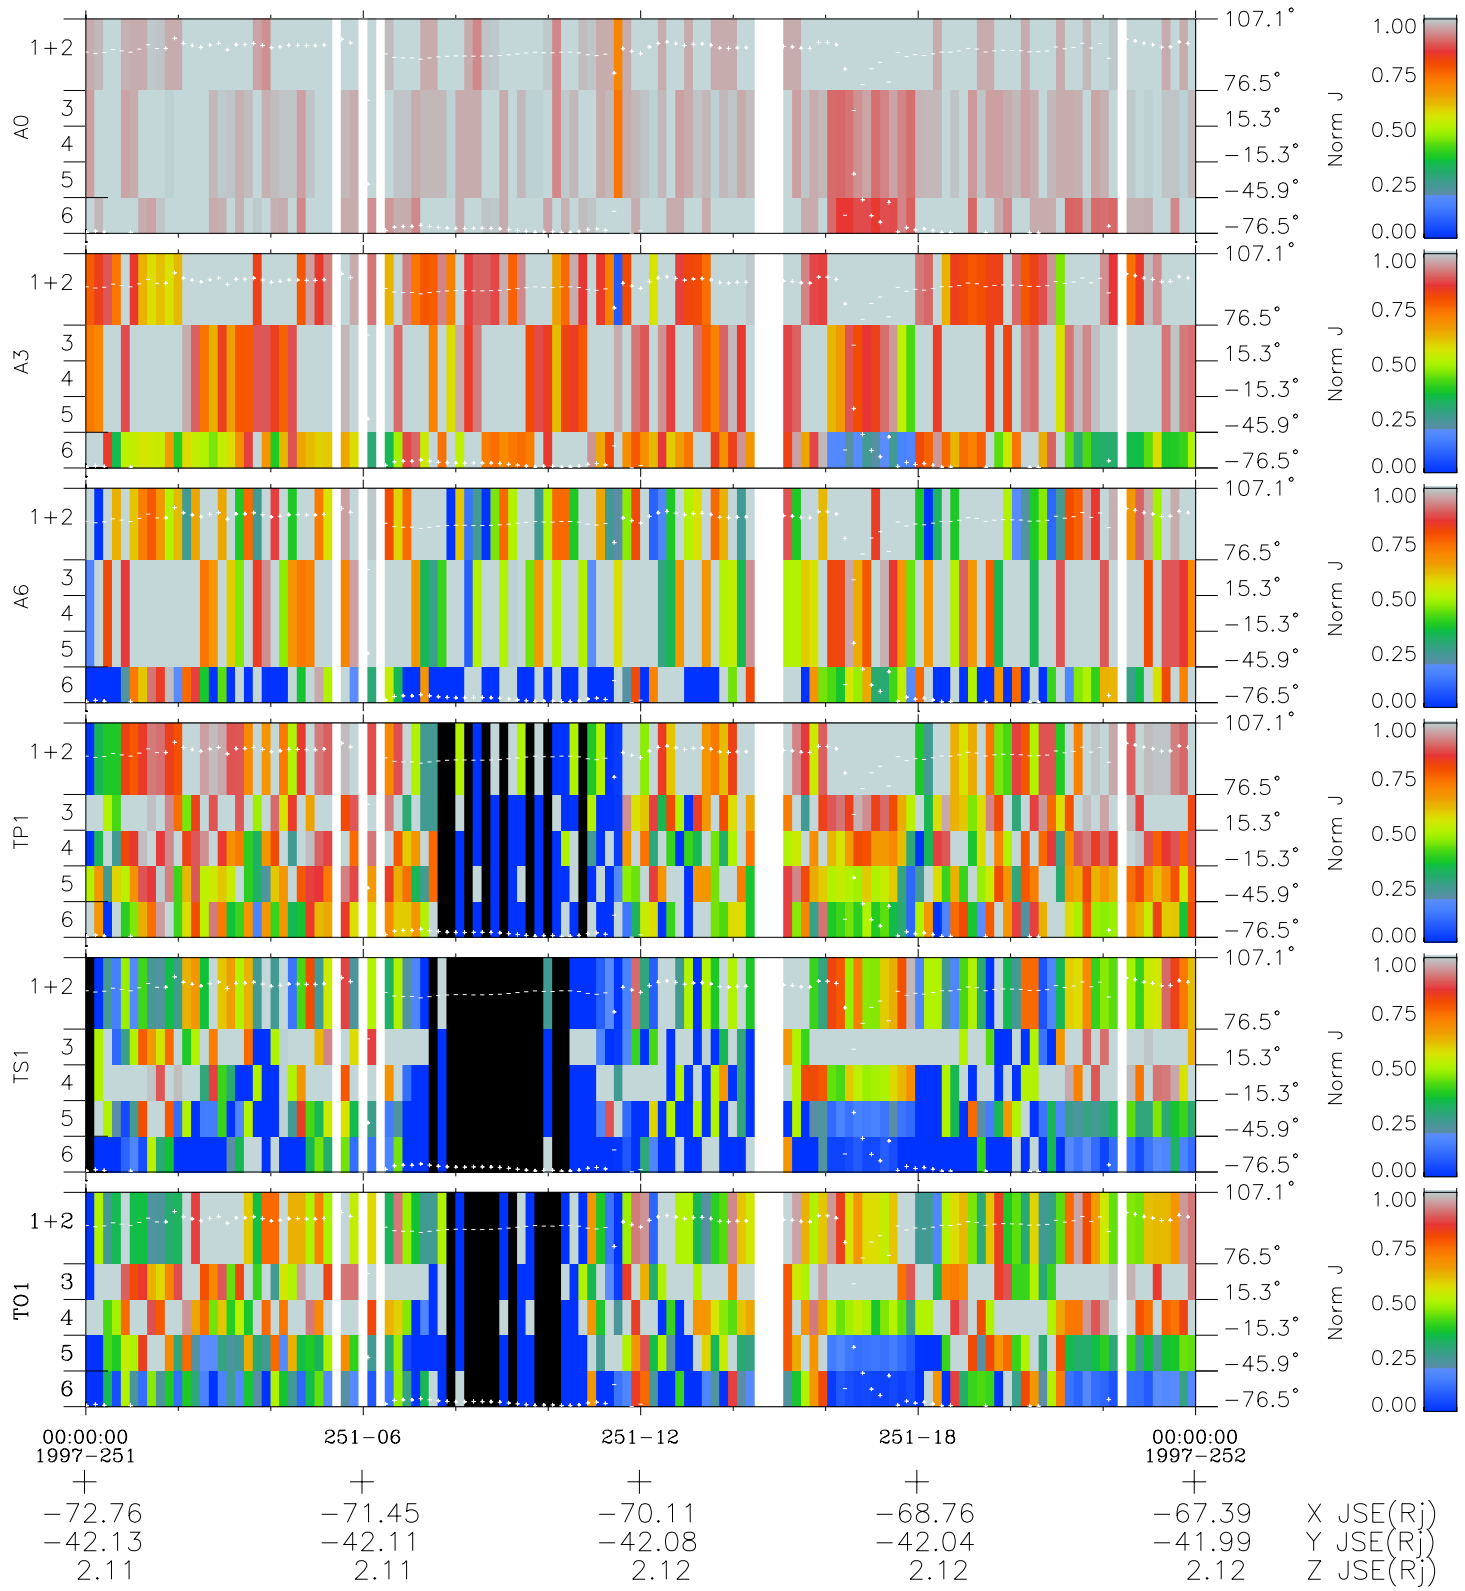

# Galileo EPD Real Elevation Anisotropies 97251

Software Version: RTELEV\_NORM V 1.20  
 Data Production: 06-03-00  
 Plot Production: Sat Sep 15 23:43:48 2001  
 Color File: wondr3  
 Geofactor File: 1.1

◇ = Jupiter look direction  
 □ = Corotation look direction