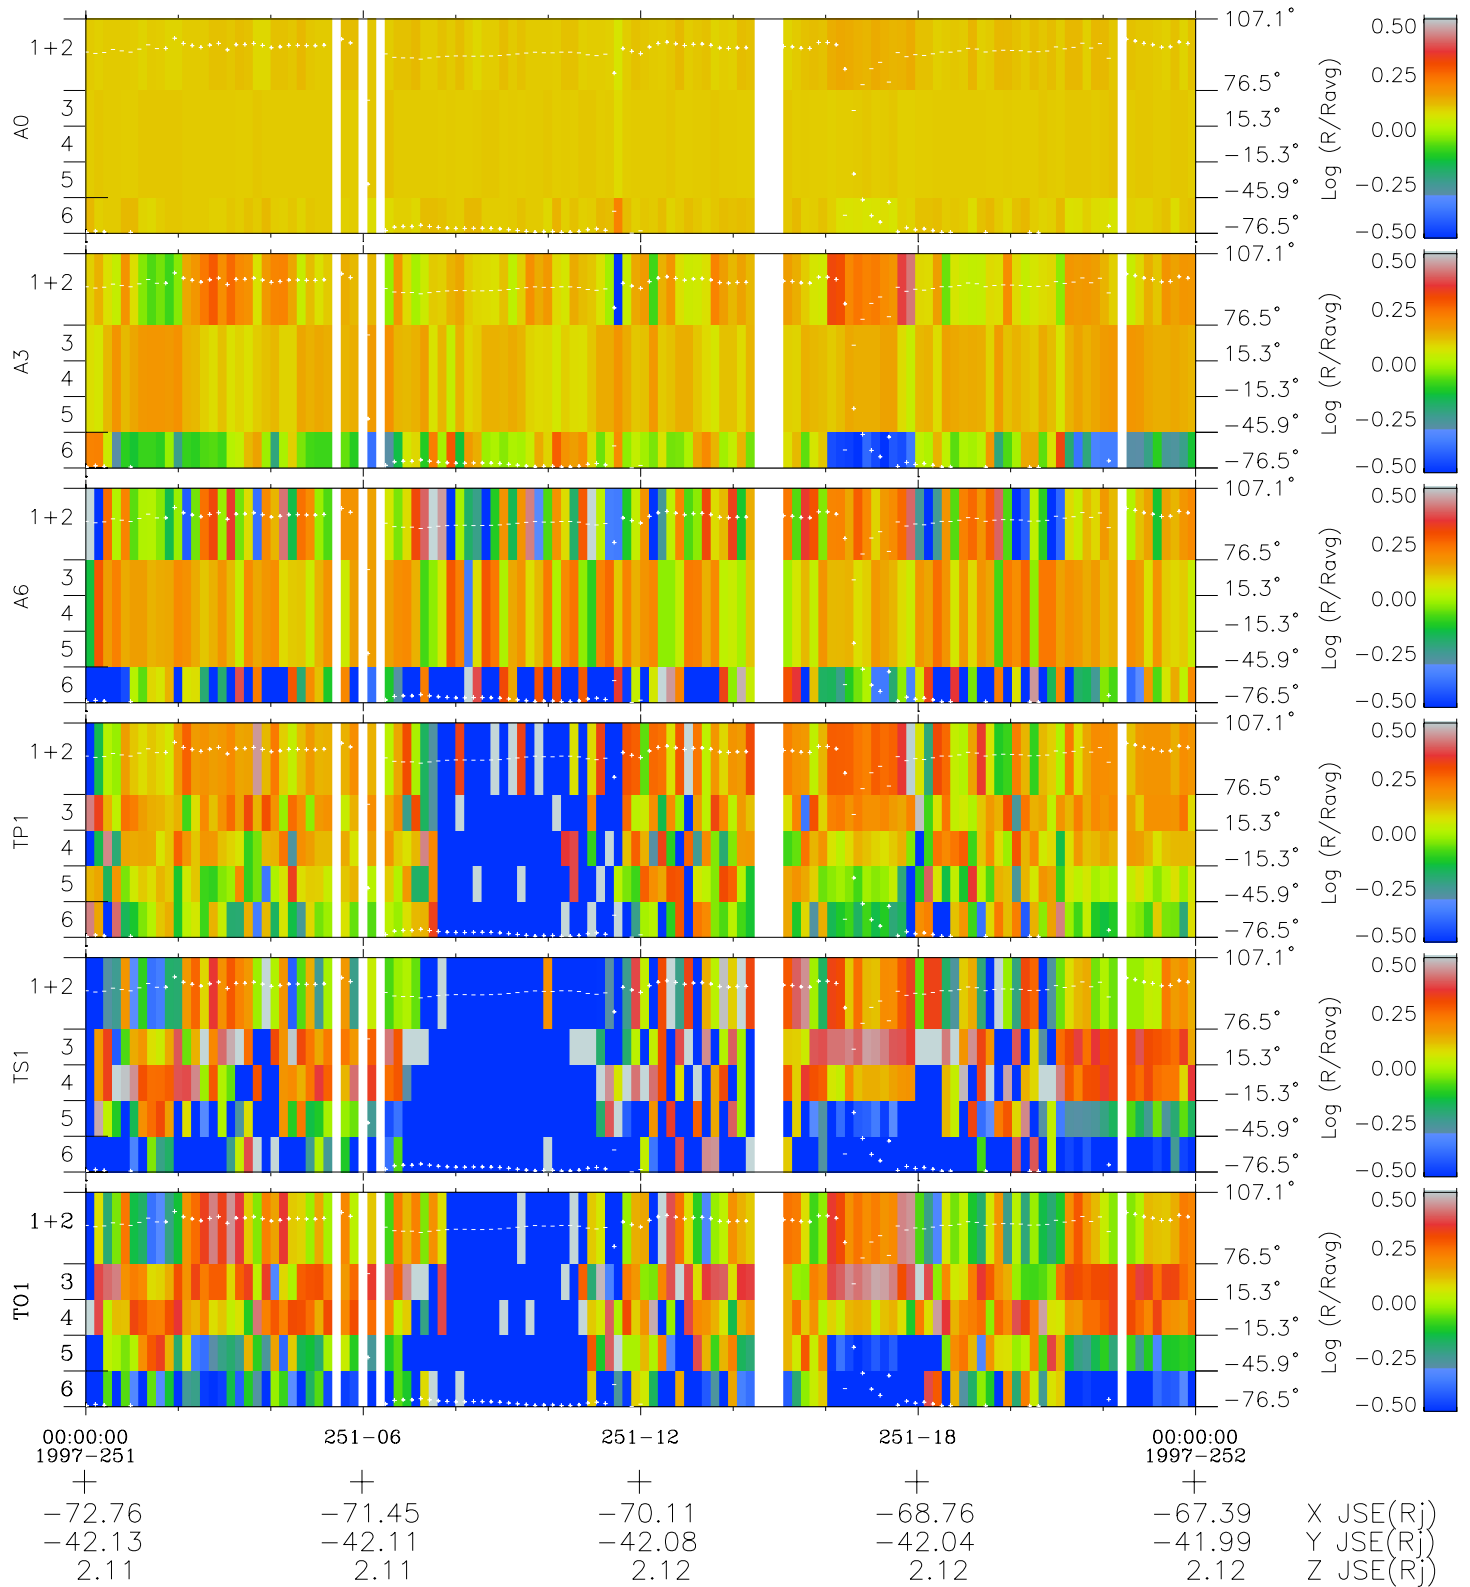

Galileo EPD Real Elevation Anisotropies 97251

Software Version: RTELEV_MEAN V 1.20
Data Production: 06-03-00
Plot Production: Sat Sep 15 23:43:25 2001
Color File: wondr3
Geofactor File: 1.1

- ◇ = Jupiter look direction
- = Corotation look direction