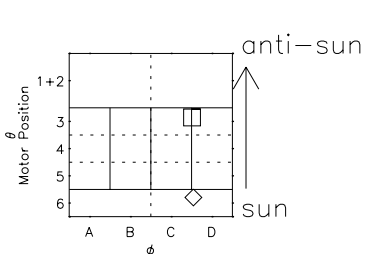

Galileo EPD Real Elevation Anisotropies 97251

Software Version: RTELEV_MEAN V 1.20
Data Production: 06-03-00
Plot Production: Sat Sep 15 23:43:25 2001
Color File: wondr3
Geofactor File: 1.1

- ◇ = Jupiter look direction
- = Corotation look direction