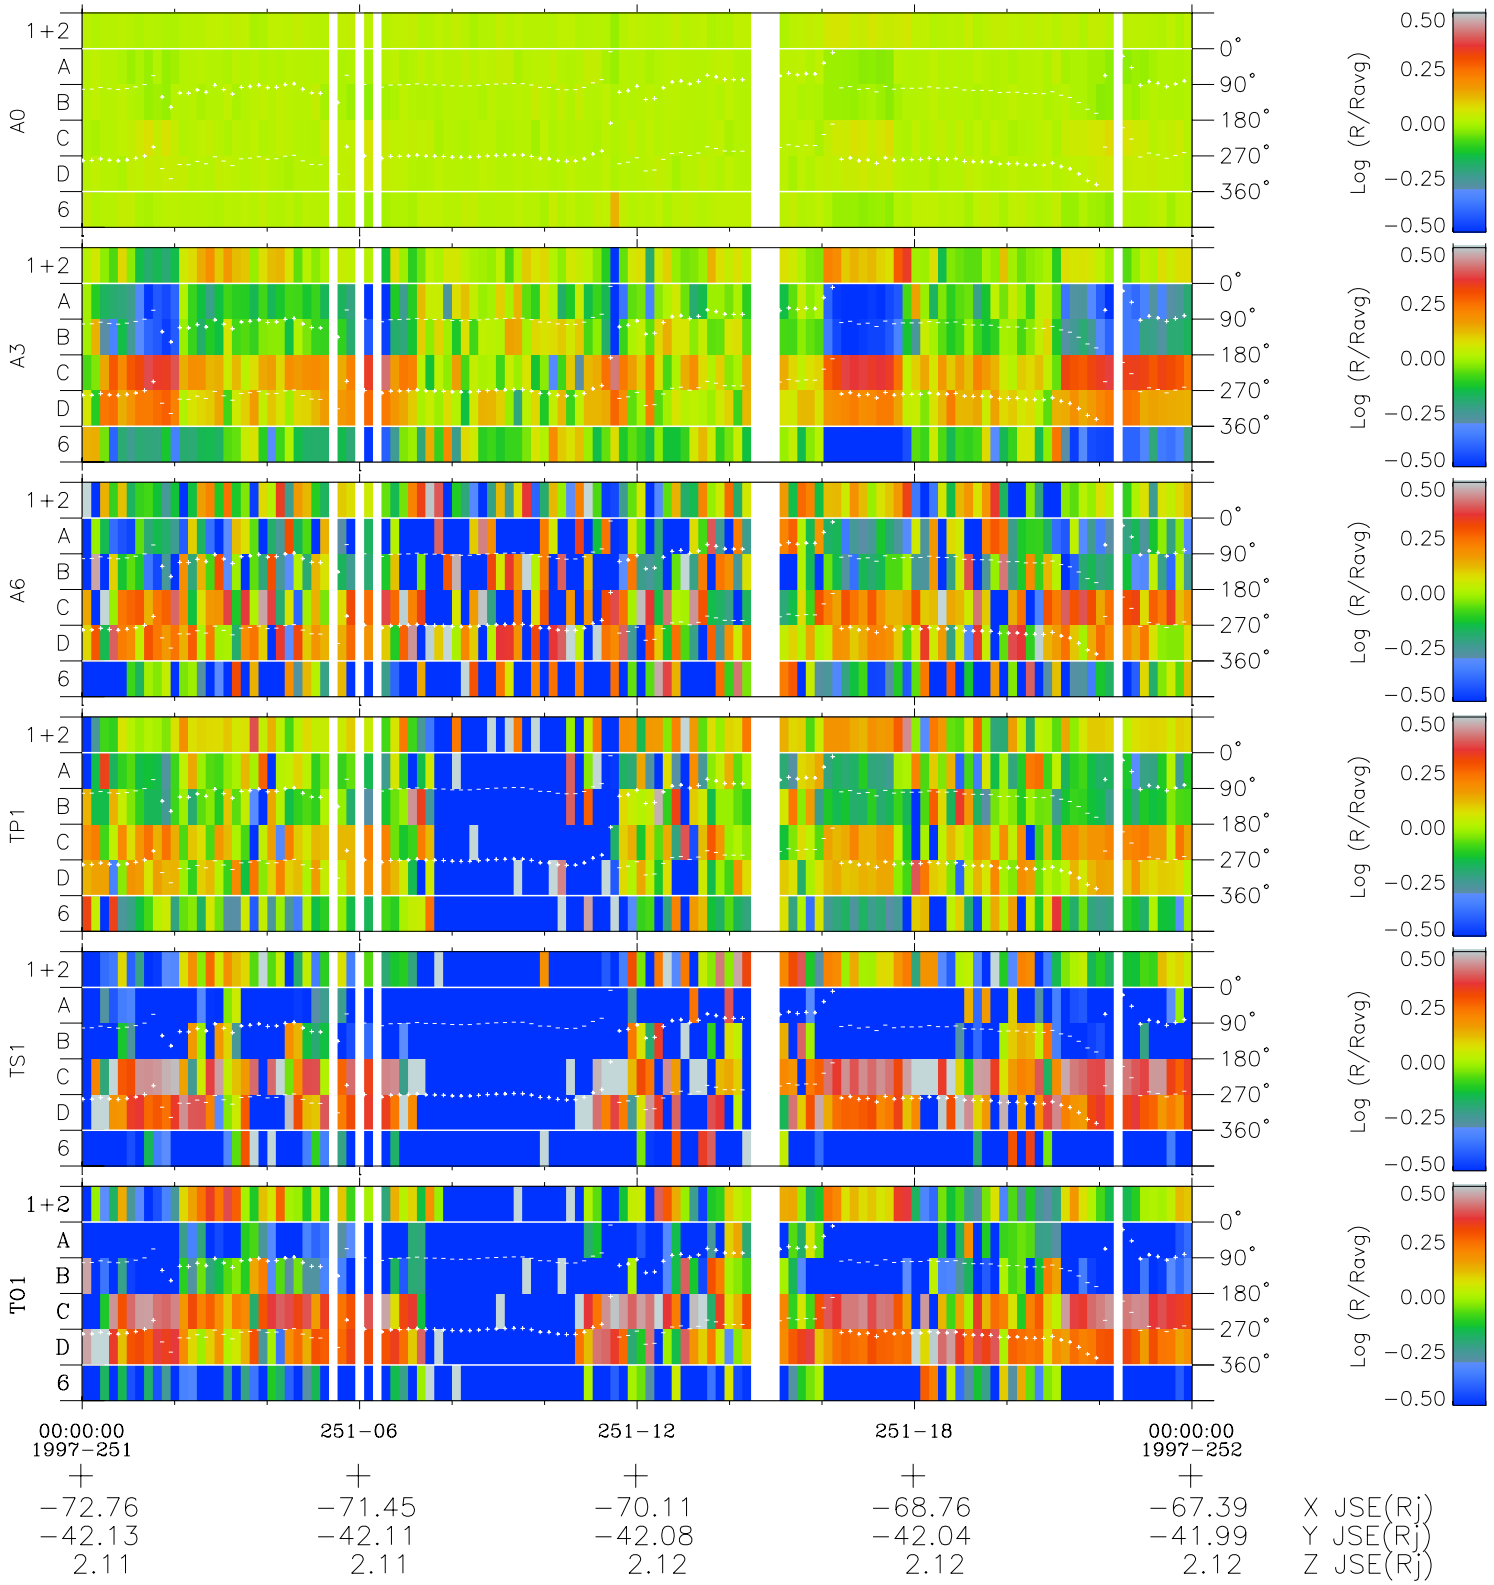

Galileo EPD Real Time Azimuth Anisotropies 97251

Software Version: RTAZIM_MEAN V 1.20
 Data Production: 06-03-00
 Plot Production: Sat Sep 15 23:44:00 2001
 Color File: wondr3
 Geofactor File: 1.1

◇ = Jupiter look direction
 □ = Corotation look direction