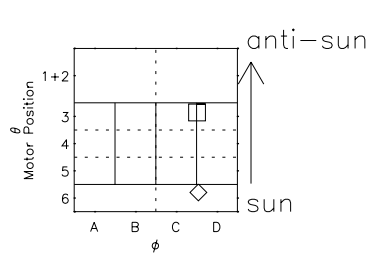

Galileo EPD Real Time Azimuth Anisotropies 97251

Software Version: RTAZIM_MEAN V 1.20
 Data Production: 06-03-00
 Plot Production: Sat Sep 15 23:44:00 2001
 Color File: wondr3
 Geofactor File: 1.1

◇ = Jupiter look direction
 □ = Corotation look direction