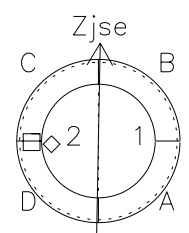

Galileo EPD Real Time Azimuth Anisotropies 97251

Software Version: RTAZIM_MEAN V 1.20
 Data Production: 06-03-00
 Plot Production: Sat Sep 15 23:44:00 2001
 Color File: wondr3
 Geofactor File: 1.1

◇ = Jupiter look direction
 □ = Corotation look direction