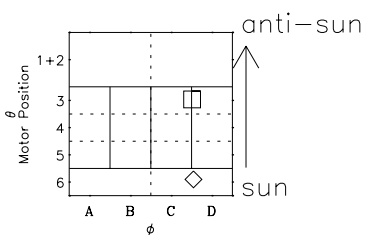

Galileo EPD Real-Time Six-Sector 97249

Software Version: RTLINE_R6 V 1.20
Data Production: 06-03-00
Plot Production: Sat Sep 15 23:28:30 2001

◇ = Jupiter look direction
□ = Corotation look direction