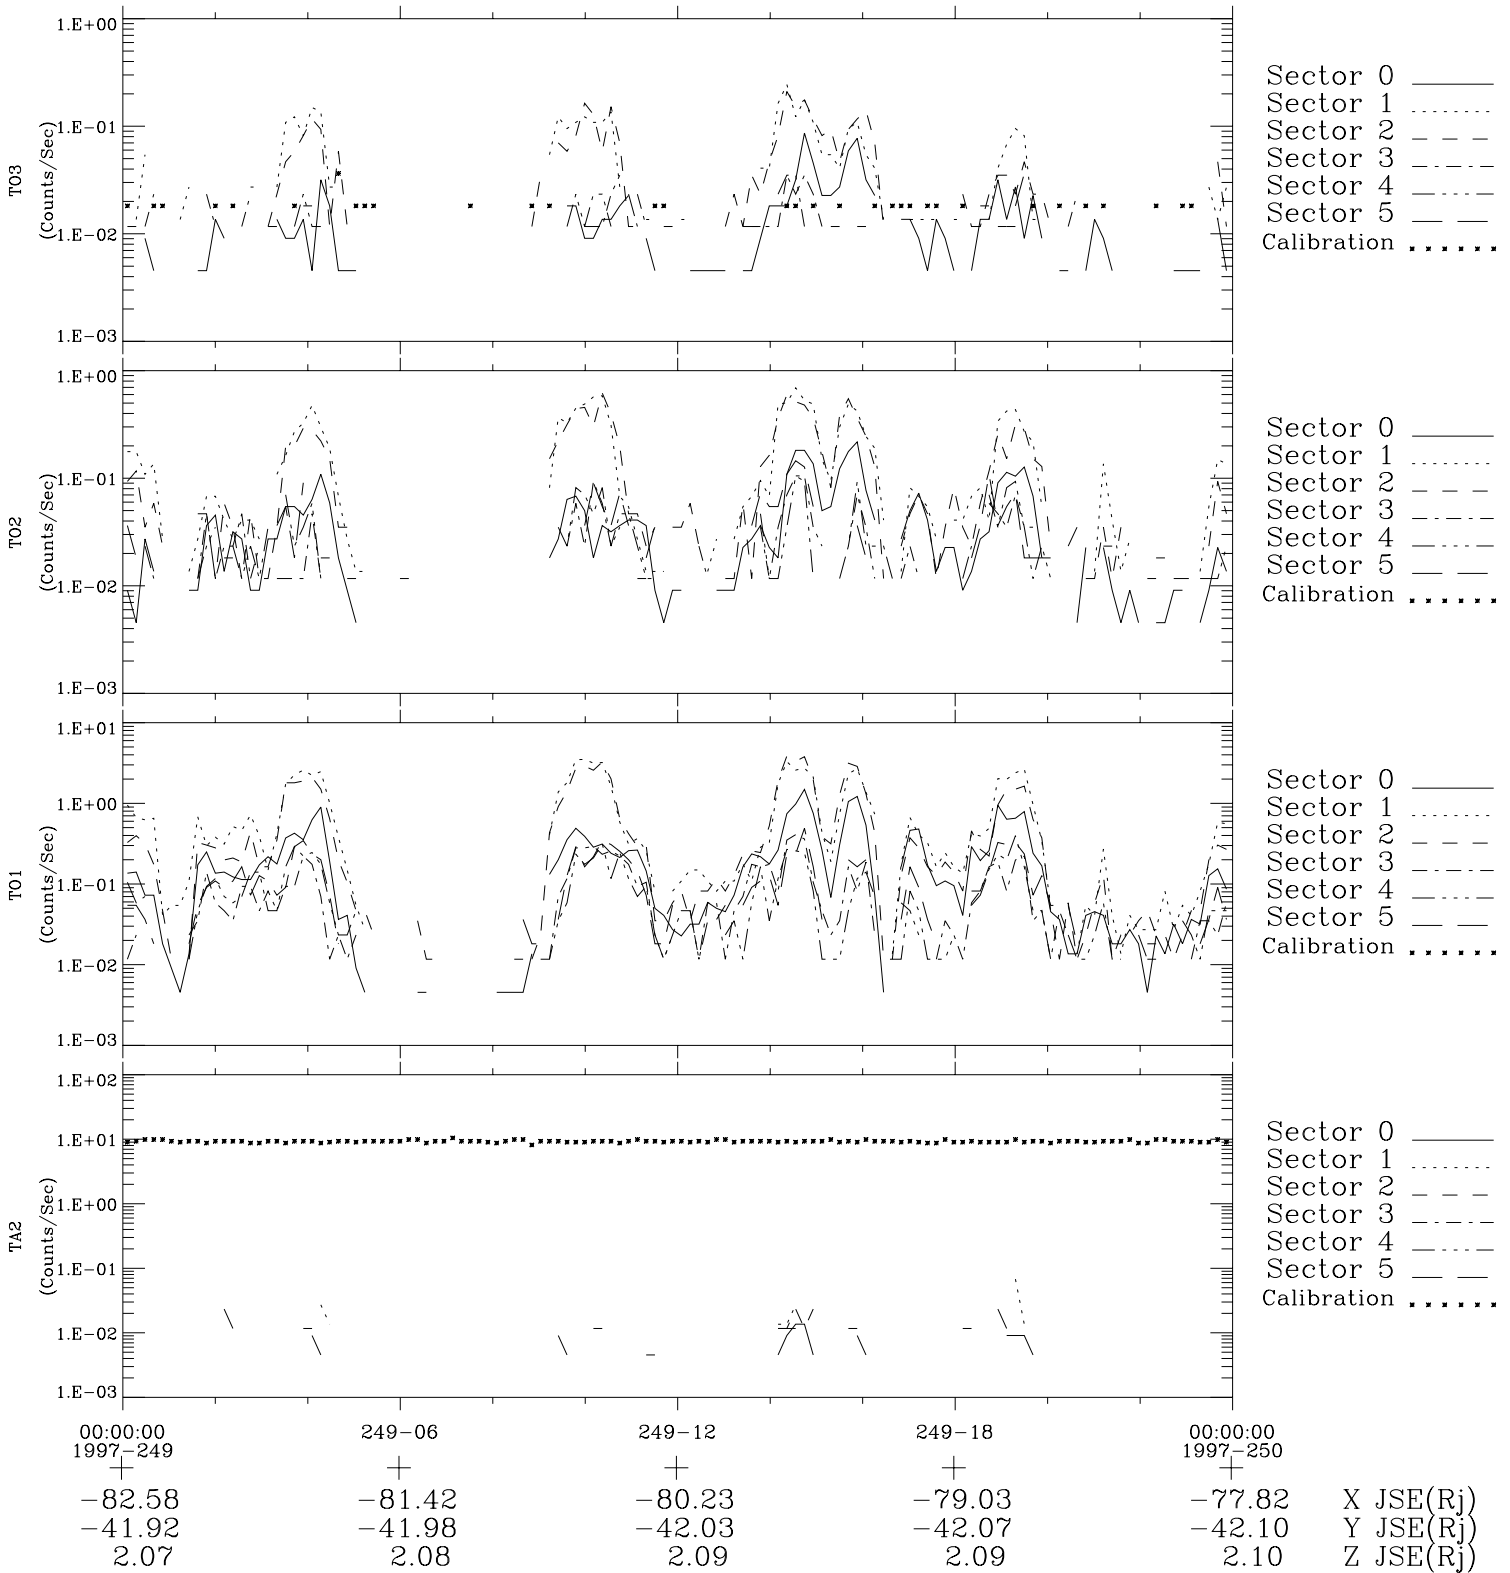

Galileo EPD Real-Time Six-Sector 97249

Software Version: RTLINE_R6 V 1.20
Data Production: 06-03-00
Plot Production: Sat Sep 15 23:28:30 2001

◇ = Jupiter look direction
□ = Corotation look direction