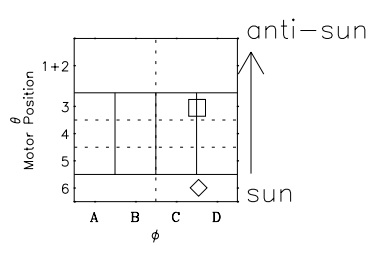

Galileo EPD Real Time Omni Spectrum 97247

Software Version: RTSPEC_OMNI V 1.20
 Data Production: 06-03-00
 Plot Production: Sat Sep 15 23:09:57 2001
 Color File: wondr3
 Geofactor File: 1.1

◇ = Jupiter look direction
 □ = Corotation look direction