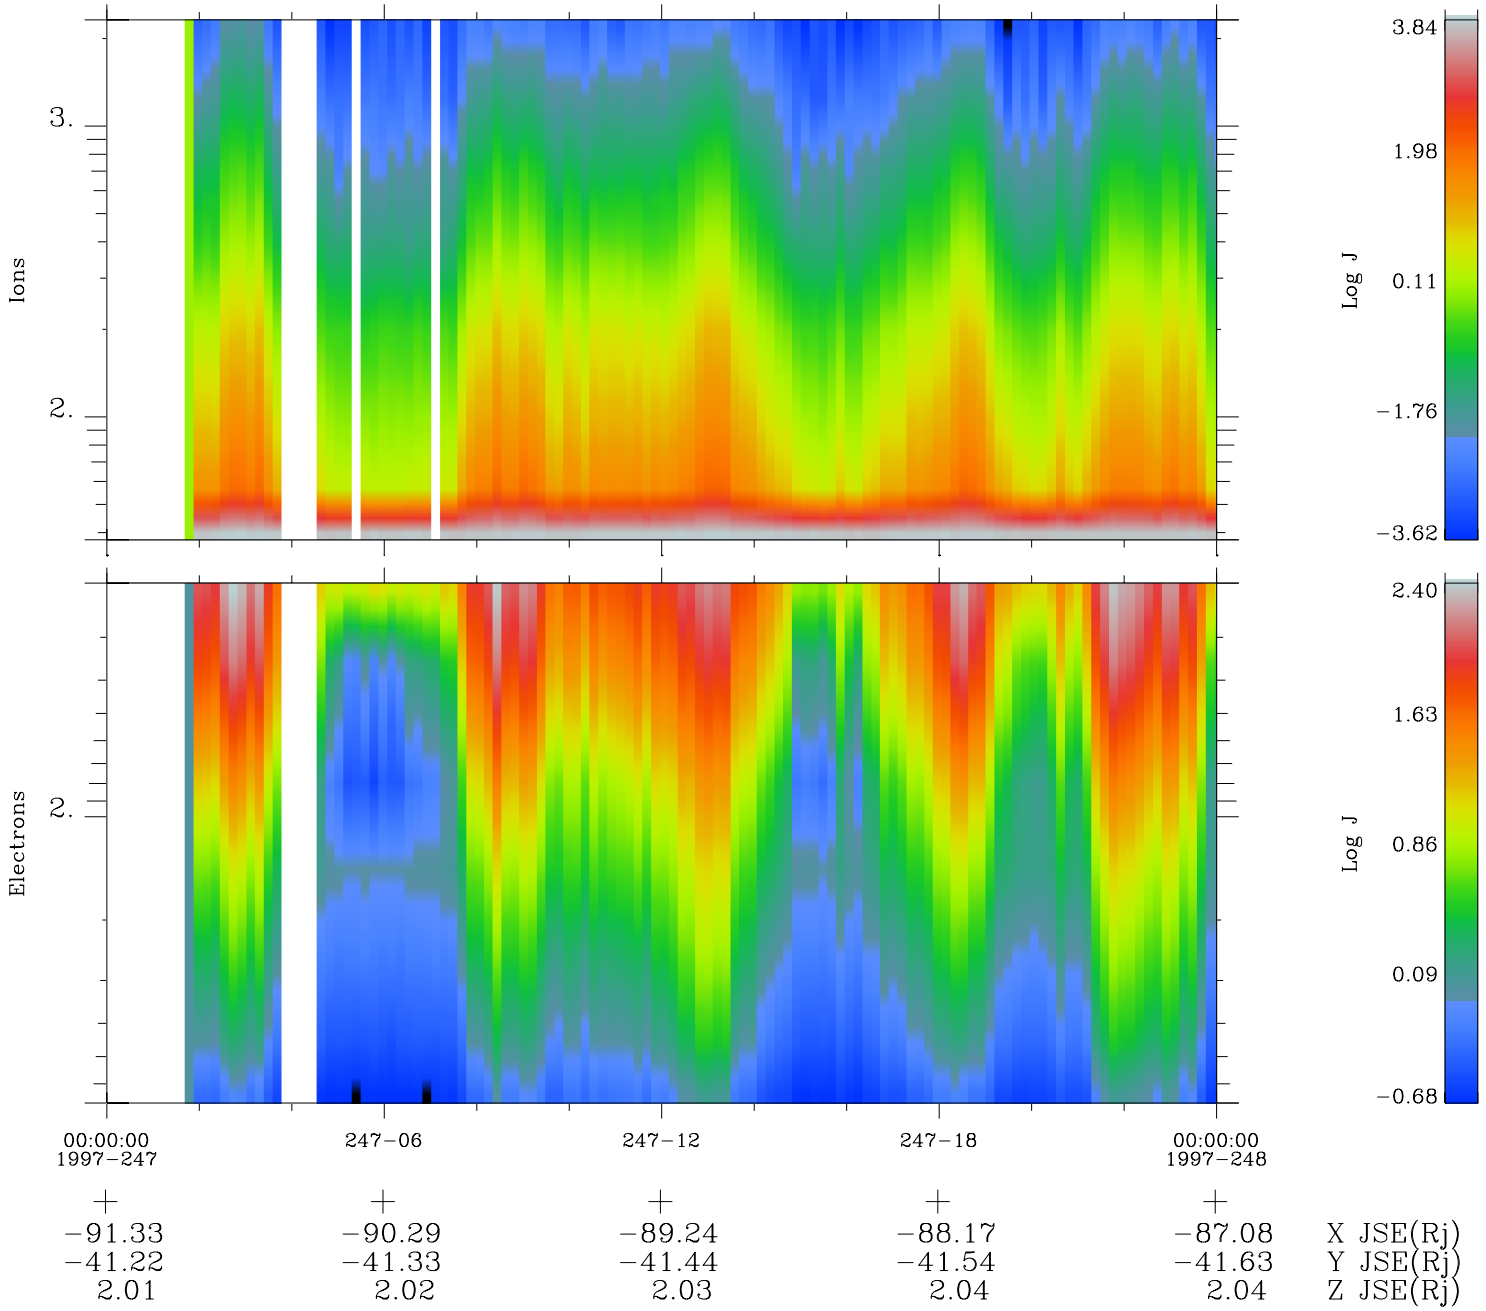

Galileo EPD Real Time Omni Spectrum 97247

Software Version: RTSPEC_OMNI V 1.20
 Data Production: 06-03-00
 Plot Production: Sat Sep 15 23:09:57 2001
 Color File: wondr3
 Geofactor File: 1.1

◇ = Jupiter look direction
 □ = Corotation look direction