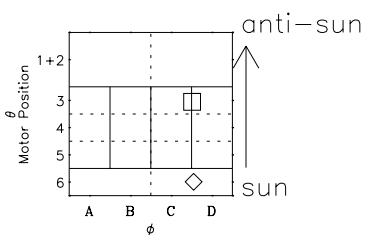

Galileo EPD Real-Time Six-Sector 97247

Software Version: RTLINE_R6 V 1.20
Data Production: 06-03-00
Plot Production: Sat Sep 15 23:12:05 2001

◇ = Jupiter look direction
□ = Corotation look direction