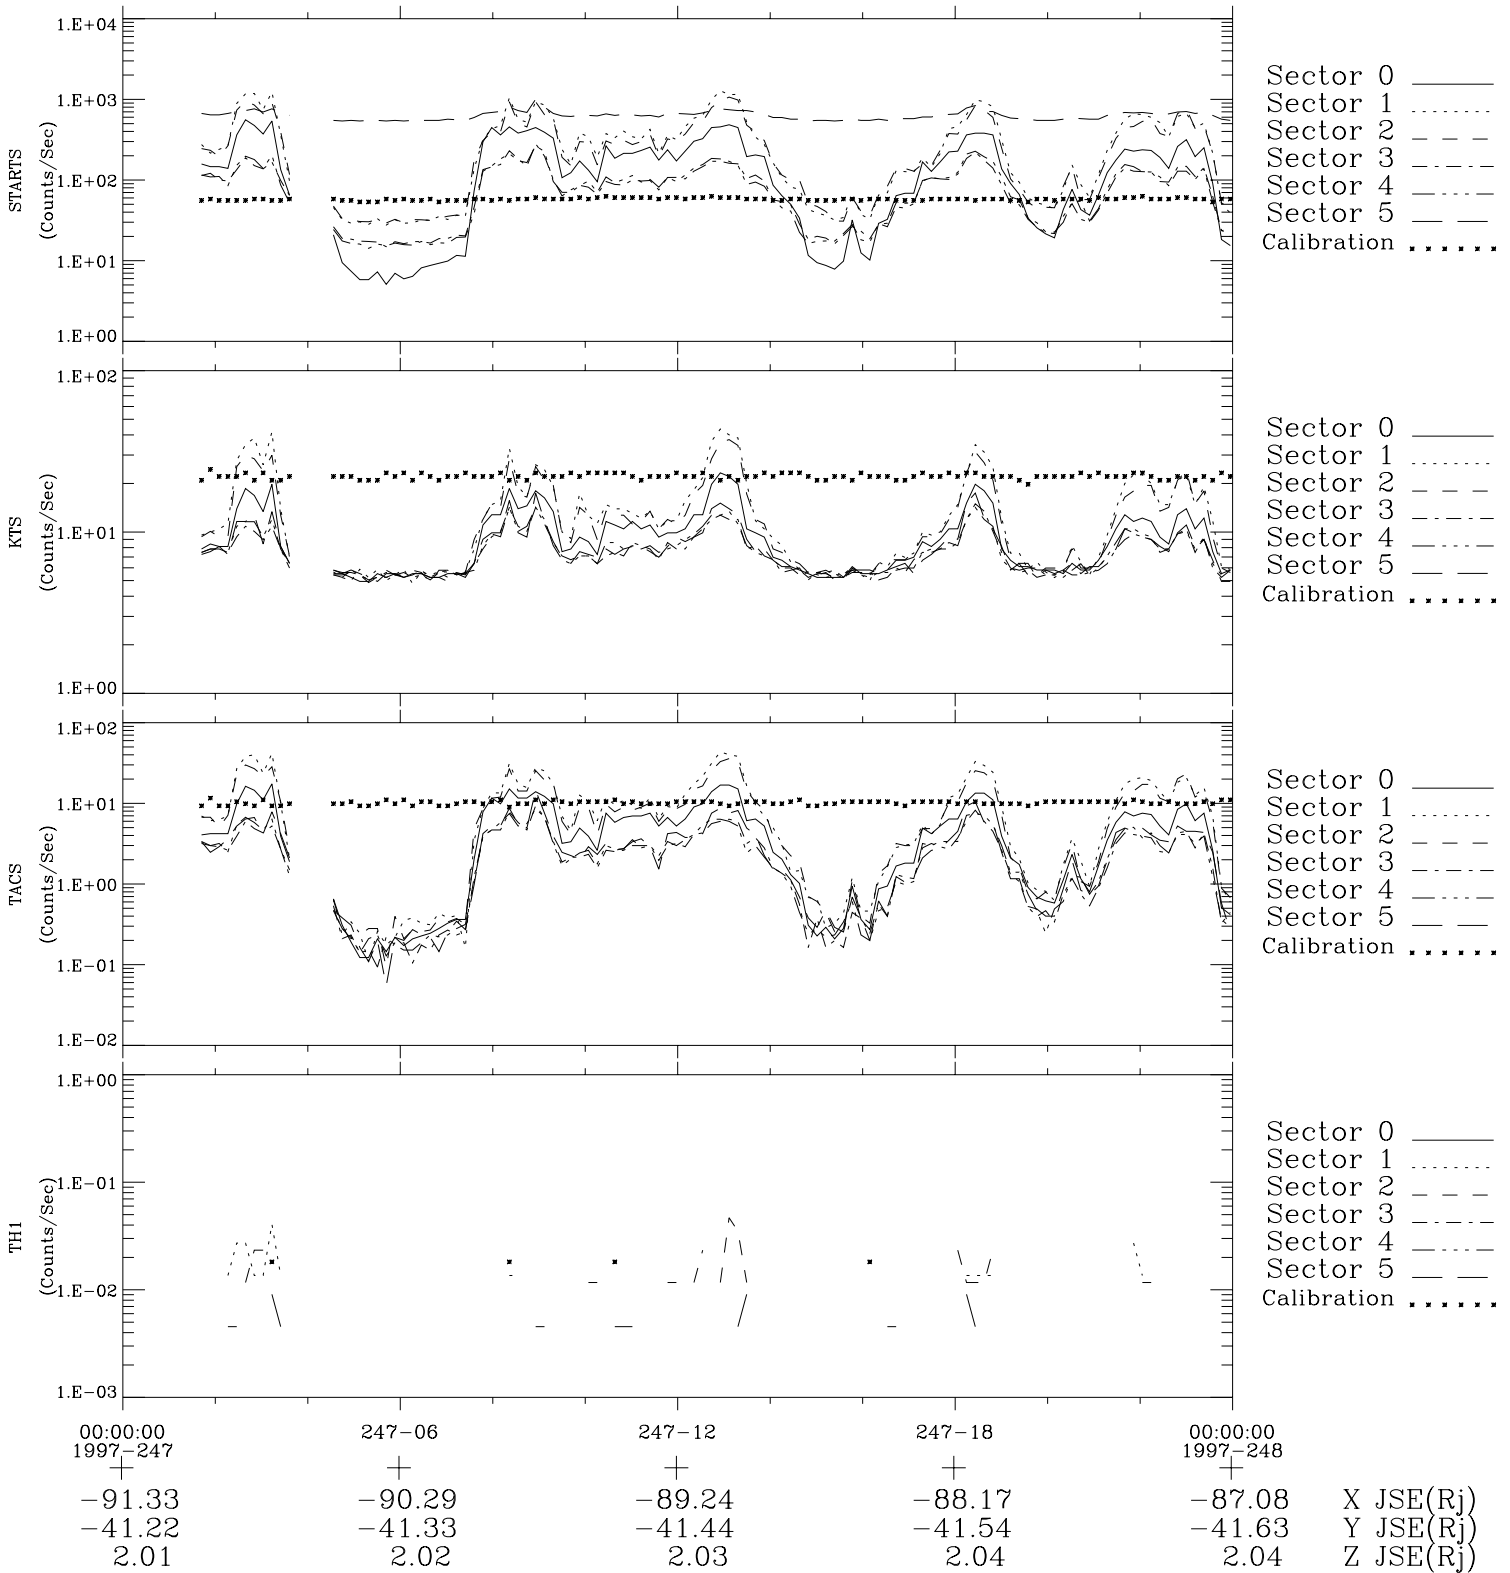

Galileo EPD Real-Time Six-Sector 97247

Software Version: RTLINE_R6 V 1.20
Data Production: 06-03-00
Plot Production: Sat Sep 15 23:12:05 2001

◇ = Jupiter look direction
□ = Corotation look direction