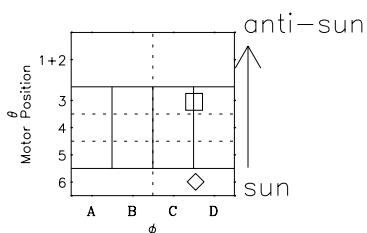

Galileo EPD Real-Time Six-Sector 97247

Software Version: RTLINE_R6 V 1.20
Data Production: 06-03-00
Plot Production: Sat Sep 15 23:12:04 2001

◇ = Jupiter look direction
□ = Corotation look direction