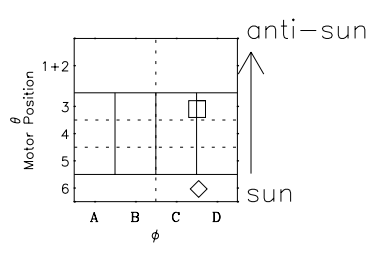

Galileo EPD Real Time Omni Spectrum 97246

Software Version: RTSPEC_OMNI V 1.20
 Data Production: 06-03-00
 Plot Production: Sat Sep 15 23:01:43 2001
 Color File: wondr3
 Geofactor File: 1.1

◇ = Jupiter look direction
 □ = Corotation look direction