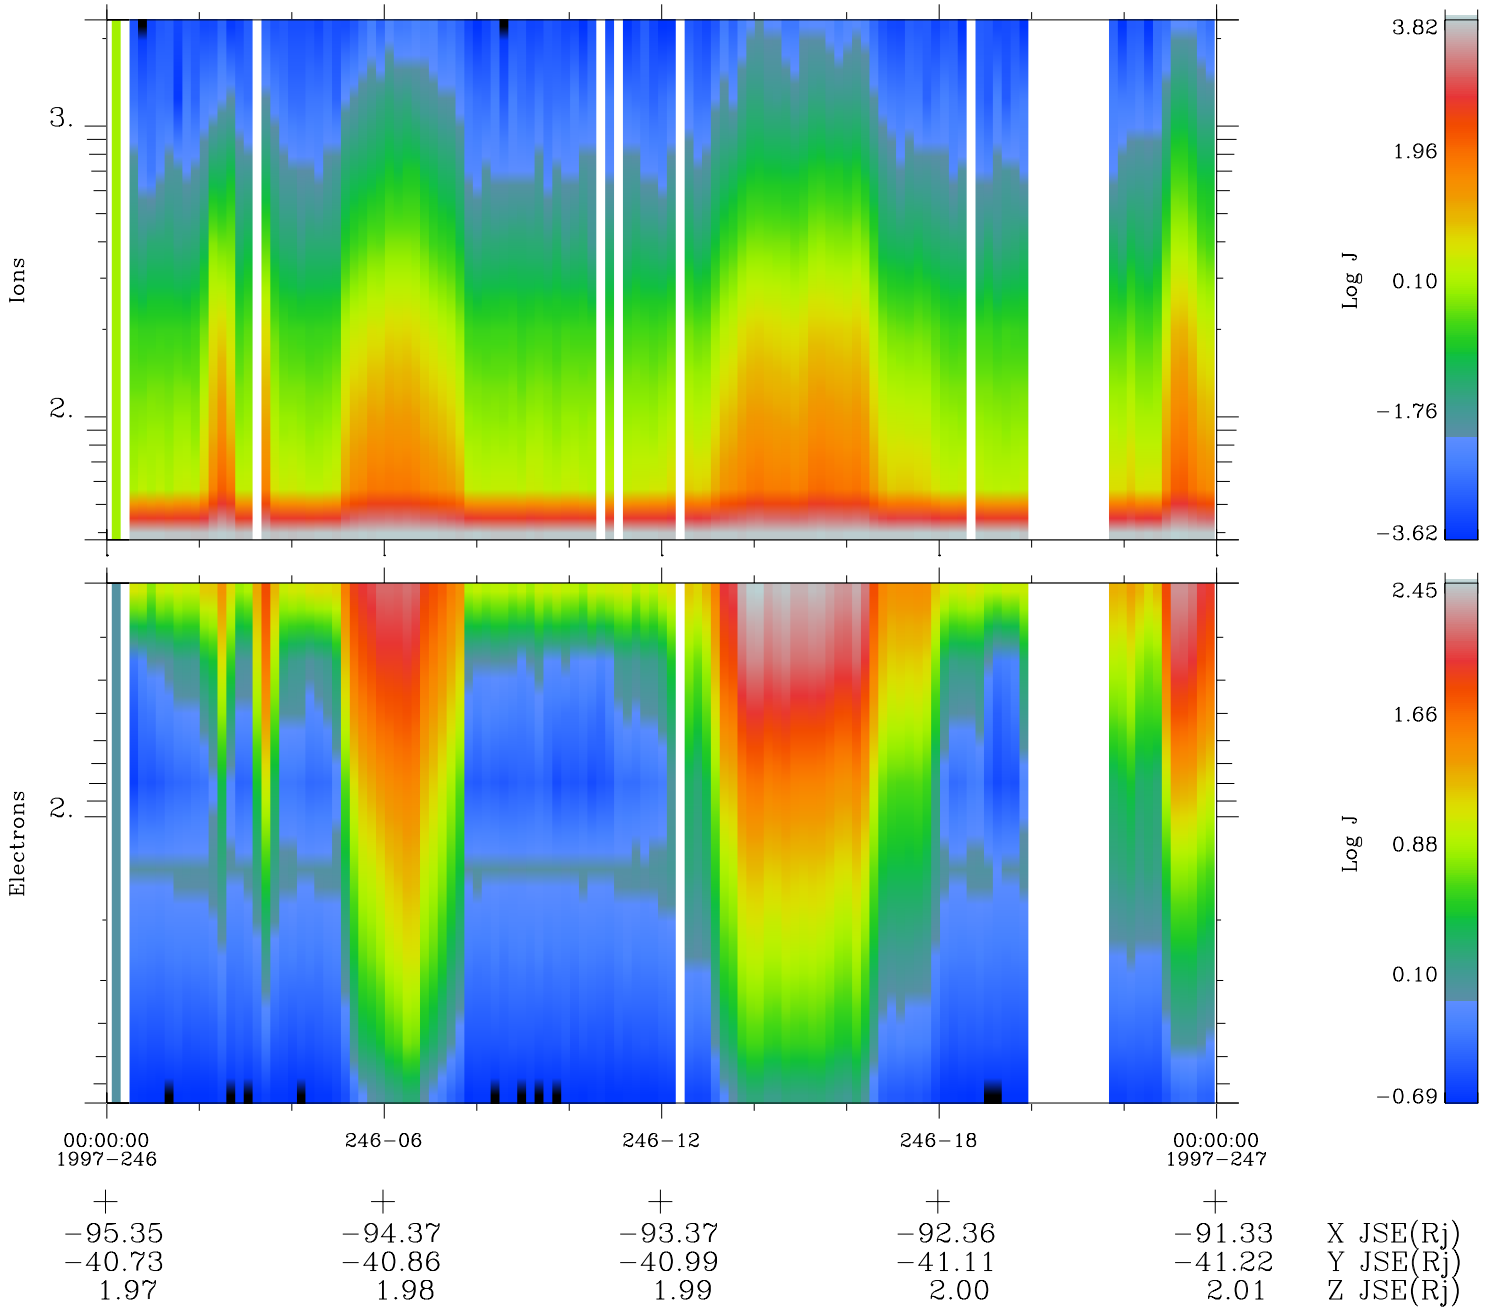

Galileo EPD Real Time Omni Spectrum 97246

Software Version: RTSPEC_OMNI V 1.20
 Data Production: 06-03-00
 Plot Production: Sat Sep 15 23:01:43 2001
 Color File: wondr3
 Geofactor File: 1.1

◇ = Jupiter look direction
 □ = Corotation look direction