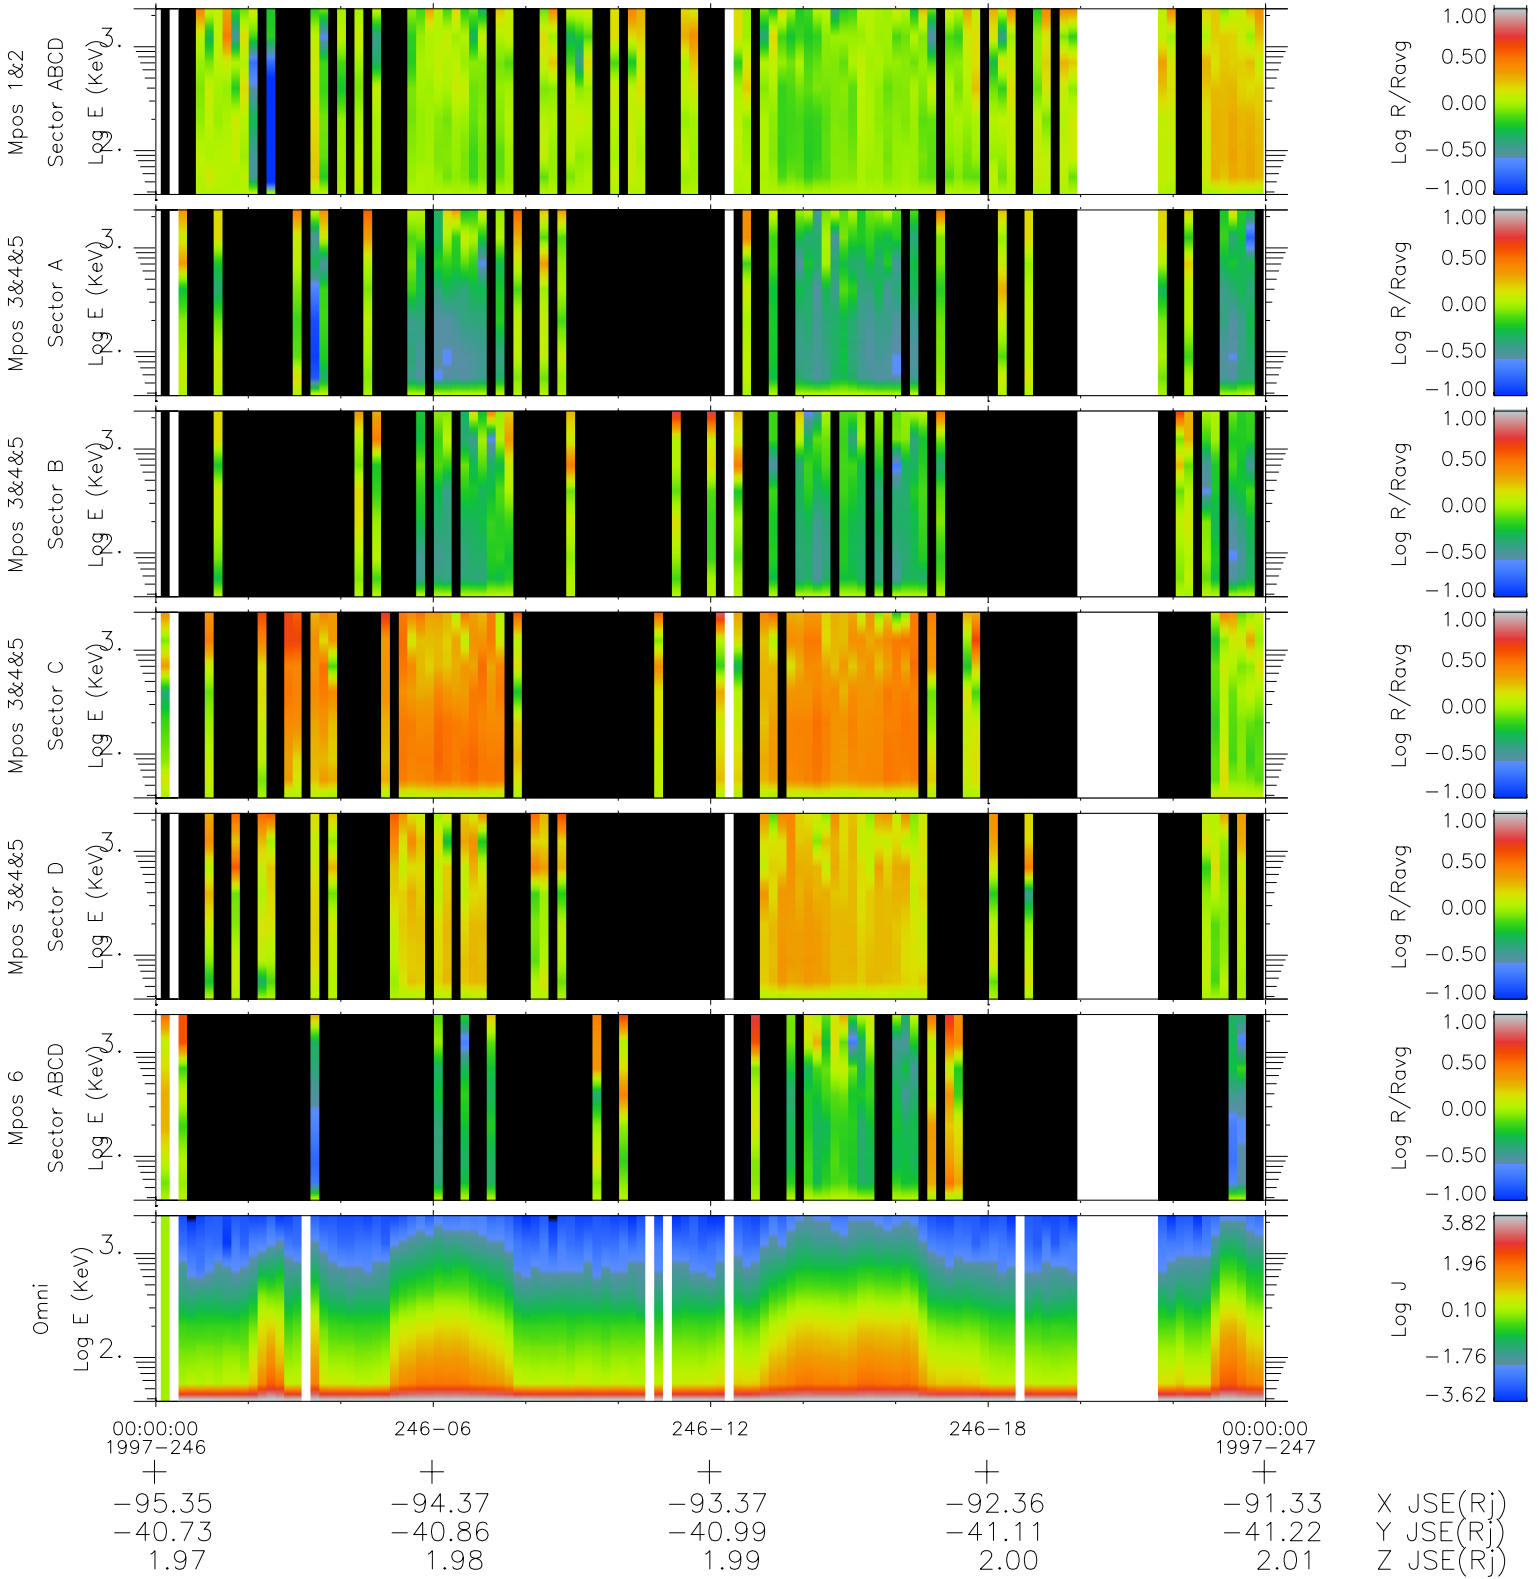

# Galileo EPD Real Time R6 Ions Spectra 97246

Software Version: RTSPEC\_R6 V 1.20  
 Data Production: 06-03-00  
 Plot Production: Sat Sep 15 23:01:31 2001  
 Color File: wondr3  
 Geofactor File: 1.1

- ◇ = Jupiter look direction
- = Corotation look direction