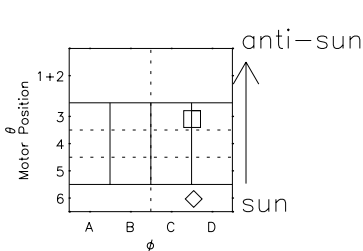

# Galileo EPD Real Time R6 Ions Spectra 97246

Software Version: RTSPEC\_R6 V 1.20  
 Data Production: 06-03-00  
 Plot Production: Sat Sep 15 23:01:31 2001  
 Color File: wondr3  
 Geofactor File: 1.1

- ◇ = Jupiter look direction
- = Corotation look direction