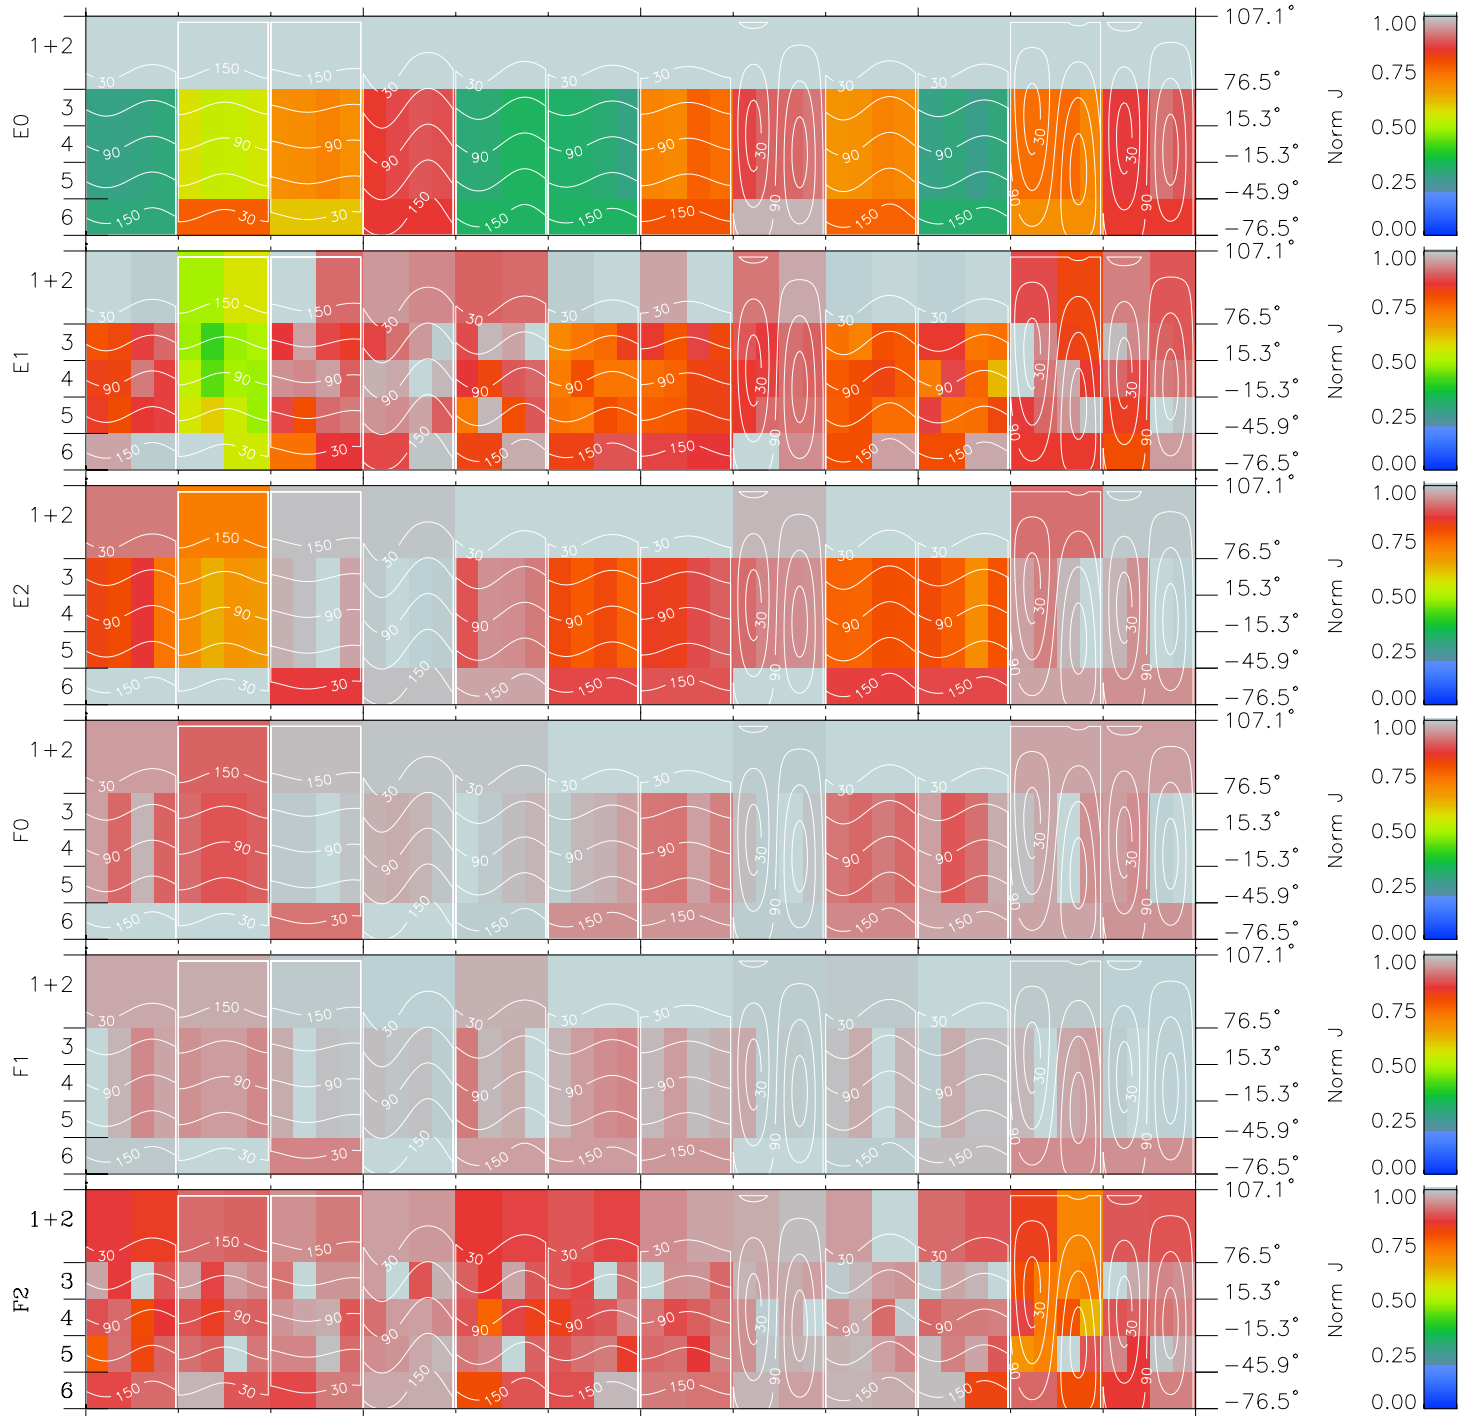

Galileo EPD Real Time All-Sky Anisotropies 97246

Software Version: RTSKY_NORM V 1.20
 Data Production: 06-03-00
 Plot Production: Sat Sep 15 23:02:31 2001
 Color File: wondr3
 Geofactor File: 1.1

| 00:00:00 1997-246 | 246-06 | 246-12 | 246-18 | 00:00:00 1997-247 | |
|----------------------|--------|--------|--------|----------------------|------------------------|
| + | + | + | + | + | X JSE(R _j) |
| -95.35 | -94.37 | -93.37 | -92.36 | -91.33 | Y JSE(R _j) |
| -40.73 | -40.86 | -40.99 | -41.11 | -41.22 | Z JSE(R _j) |
| 1.97 | 1.98 | 1.99 | 2.00 | 2.01 | |

- ◇ = Jupiter look direction
- = Corotation look direction