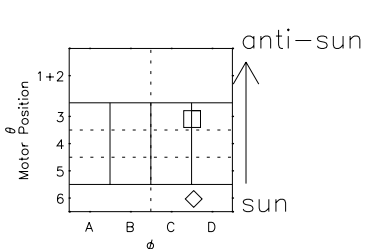

Galileo EPD Real Time All-Sky Anisotropies 97246

Software Version: RTSKY_NORM V 1.20
 Data Production: 06-03-00
 Plot Production: Sat Sep 15 23:02:31 2001
 Color File: wondr3
 Geofactor File: 1.1

| 00:00:00 1997-246 | 246-06 | 246-12 | 246-18 | 00:00:00 1997-247 | |
|----------------------|--------|--------|--------|----------------------|------------------------|
| + | + | + | + | + | X JSE(R _j) |
| -95.35 | -94.37 | -93.37 | -92.36 | -91.33 | Y JSE(R _j) |
| -40.73 | -40.86 | -40.99 | -41.11 | -41.22 | Z JSE(R _j) |
| 1.97 | 1.98 | 1.99 | 2.00 | 2.01 | |

- ◇ = Jupiter look direction
- = Corotation look direction