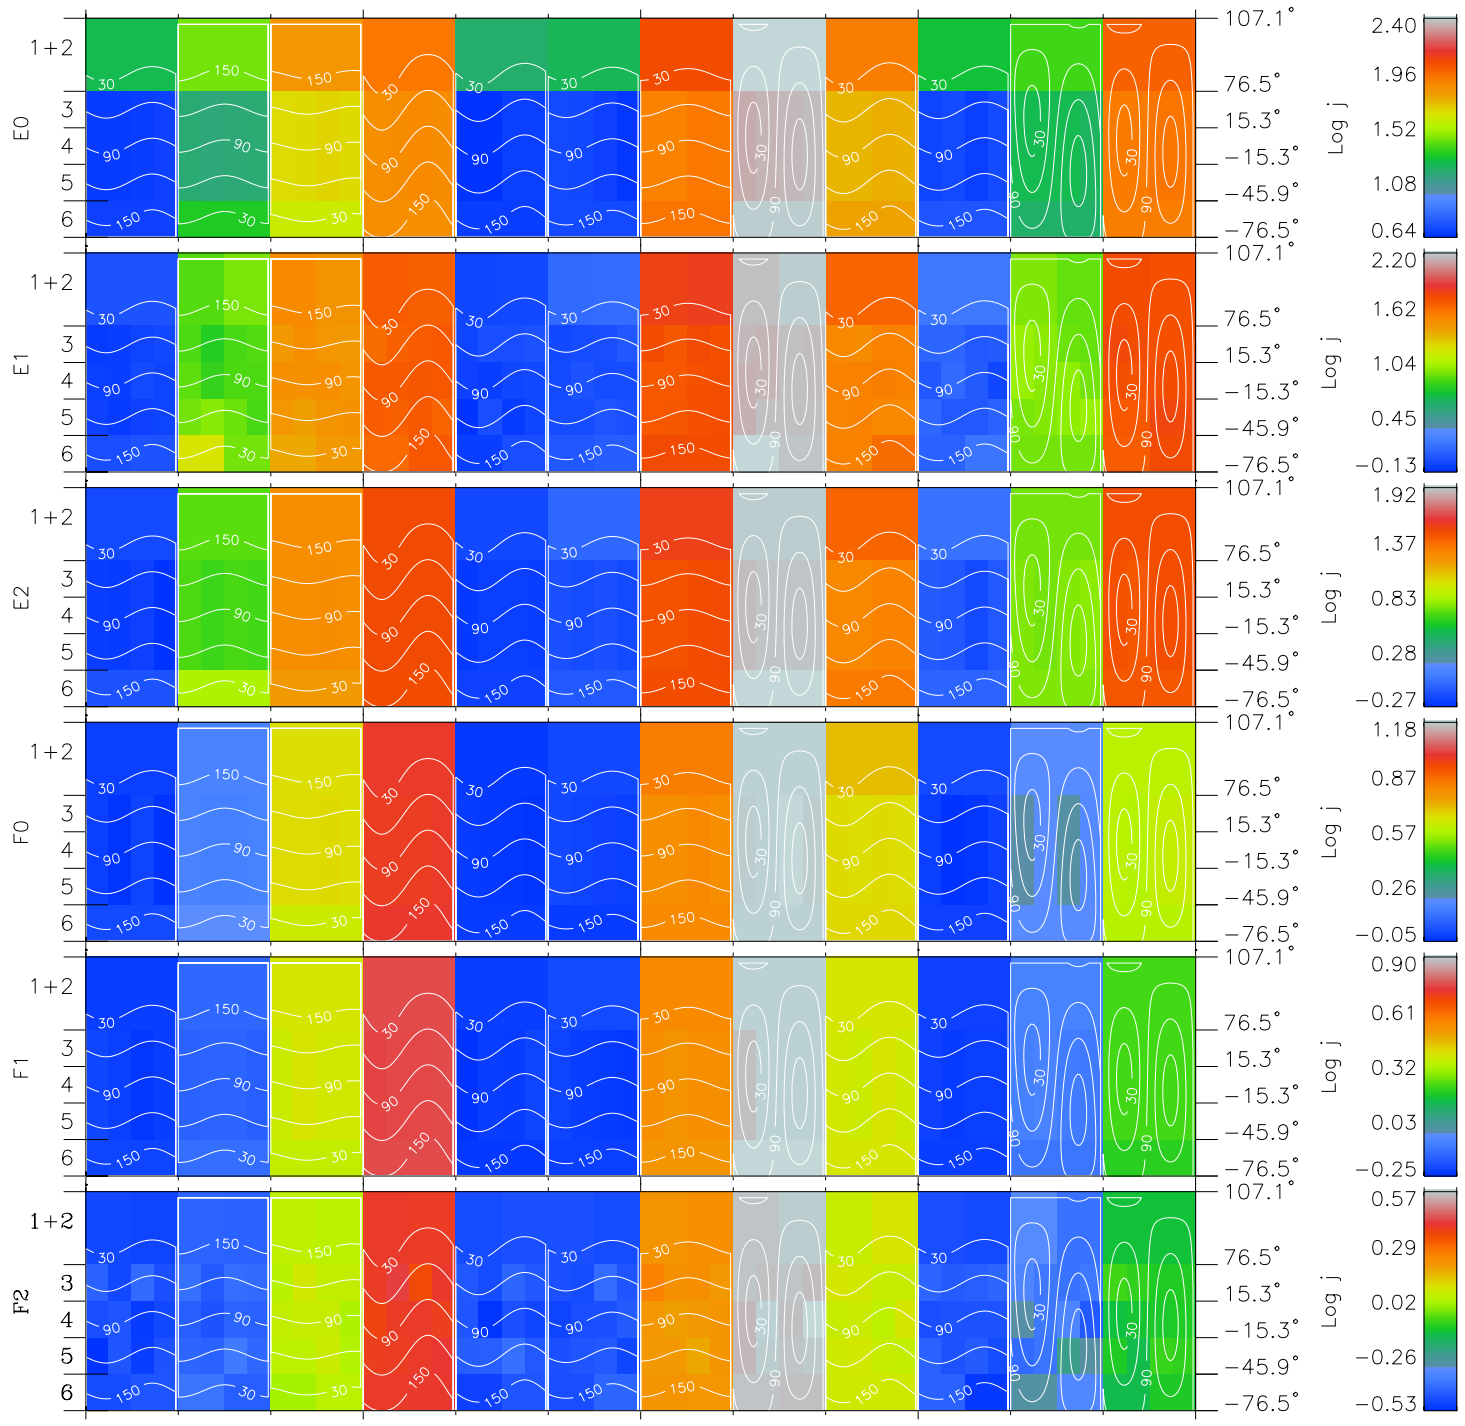

Galileo EPD Real Time All-Sky Anisotropies 97246

Software Version: RTSKY_FLUX V 1.20
 Data Production: 06-03-00
 Plot Production: Sat Sep 15 23:02:15 2001
 Color File: wondr3
 Geofactor File: 1.1

00:00:00 1997-246	246-06	246-12	246-18	00:00:00 1997-247	
+	+	+	+	+	
-95.35	-94.37	-93.37	-92.36	-91.33	X JSE(R _j)
-40.73	-40.86	-40.99	-41.11	-41.22	Y JSE(R _j)
1.97	1.98	1.99	2.00	2.01	Z JSE(R _j)

- ◇ = Jupiter look direction
- = Corotation look direction