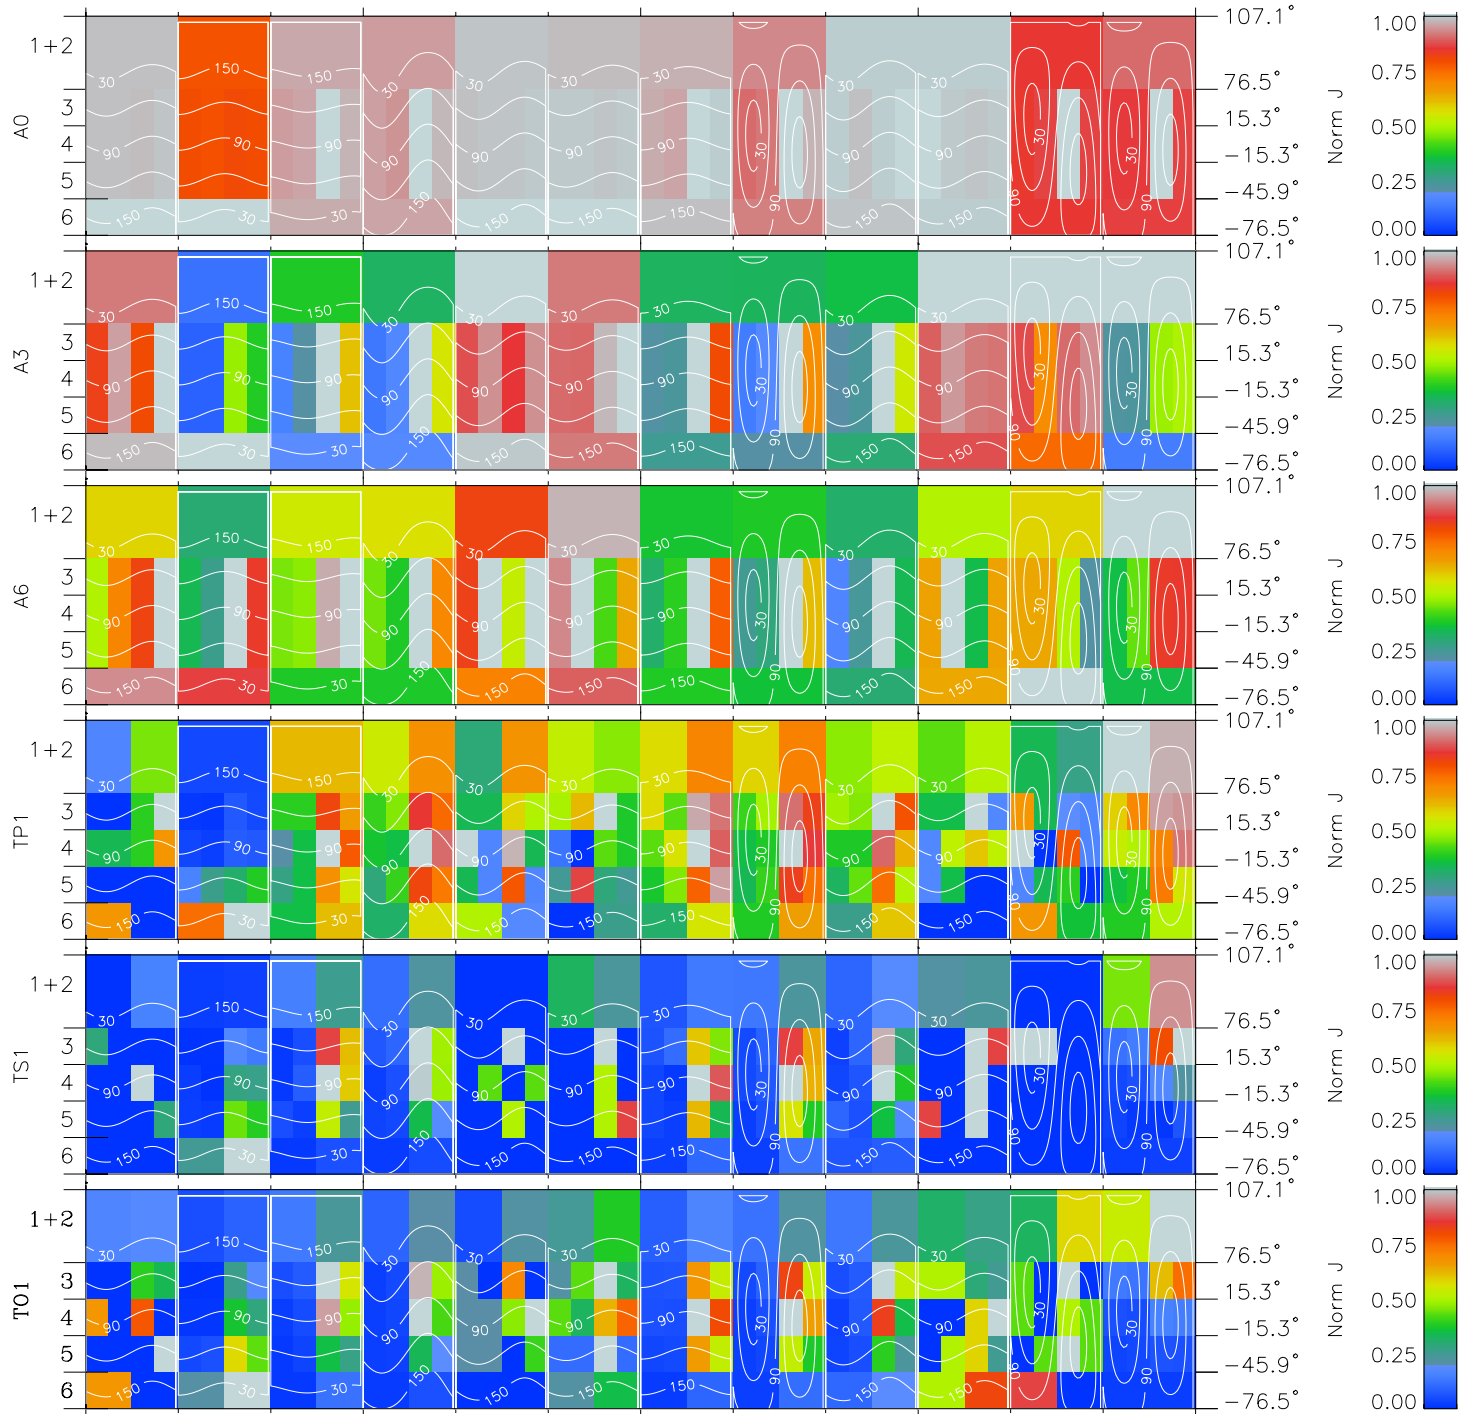

# Galileo EPD Real Time All-Sky Anisotropies 97246

Software Version: RTSKY\_NORM V 1.20  
Data Production: 06-03-00  
Plot Production: Sat Sep 15 23:02:23 2001  
Color File: wondr3  
Geofactor File: 1.1

00:00:00 1997-246	246-06	246-12	246-18	00:00:00 1997-247	
+	+	+	+	+	X JSE(R <sub>j</sub> )
-95.35	-94.37	-93.37	-92.36	-91.33	Y JSE(R <sub>j</sub> )
-40.73	-40.86	-40.99	-41.11	-41.22	Z JSE(R <sub>j</sub> )
1.97	1.98	1.99	2.00	2.01	

- ◇ = Jupiter look direction
- = Corotation look direction