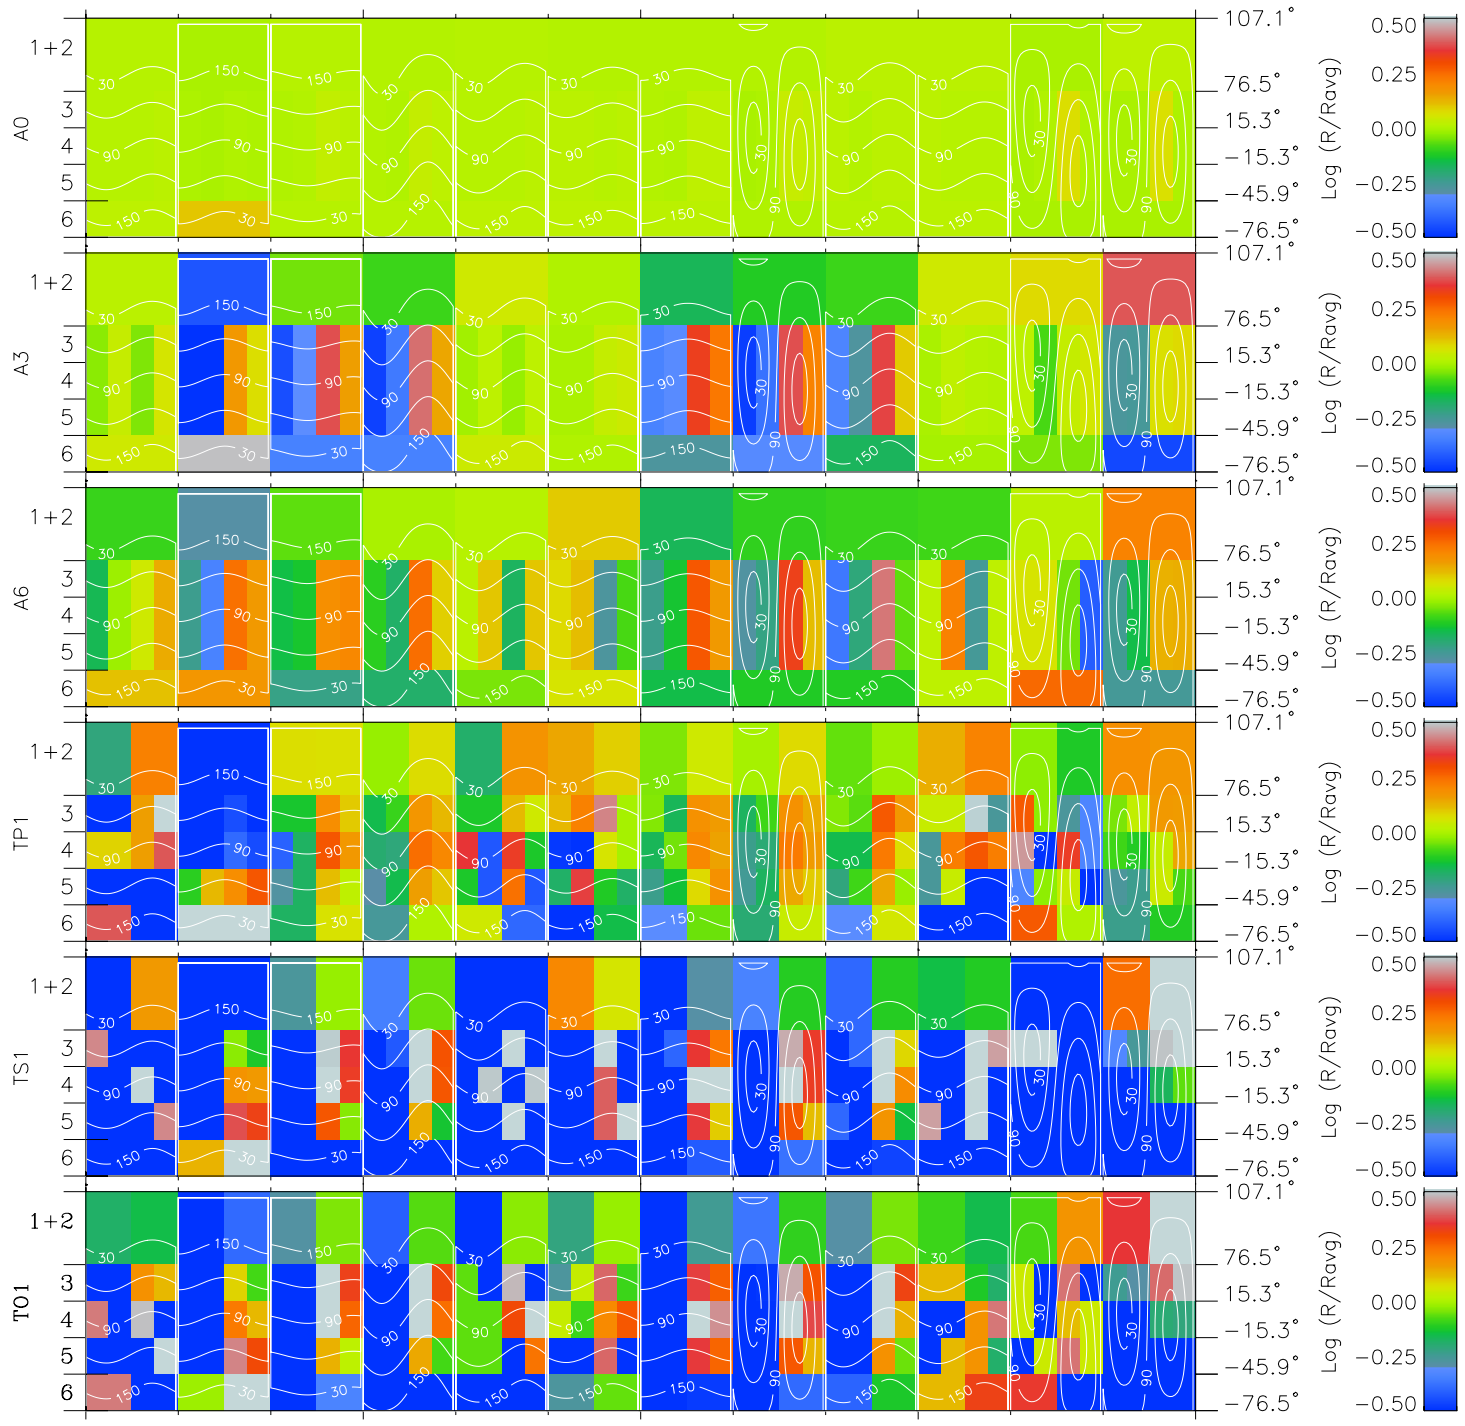

Galileo EPD Real Time All-Sky Anisotropies 97246

Software Version: RTSKY_MEAN V 1.20
 Data Production: 06-03-00
 Plot Production: Sat Sep 15 23:01:52 2001
 Color File: wondr3
 Geofactor File: 1.1

00:00:00 1997-246	246-06	246-12	246-18	00:00:00 1997-247	X JSE(R _j)	Y JSE(R _j)	Z JSE(R _j)
+ -95.35 -40.73 1.97	+ -94.37 -40.86 1.98	+ -93.37 -40.99 1.99	+ -92.36 -41.11 2.00	+ -91.33 -41.22 2.01			

- ◇ = Jupiter look direction
- = Corotation look direction