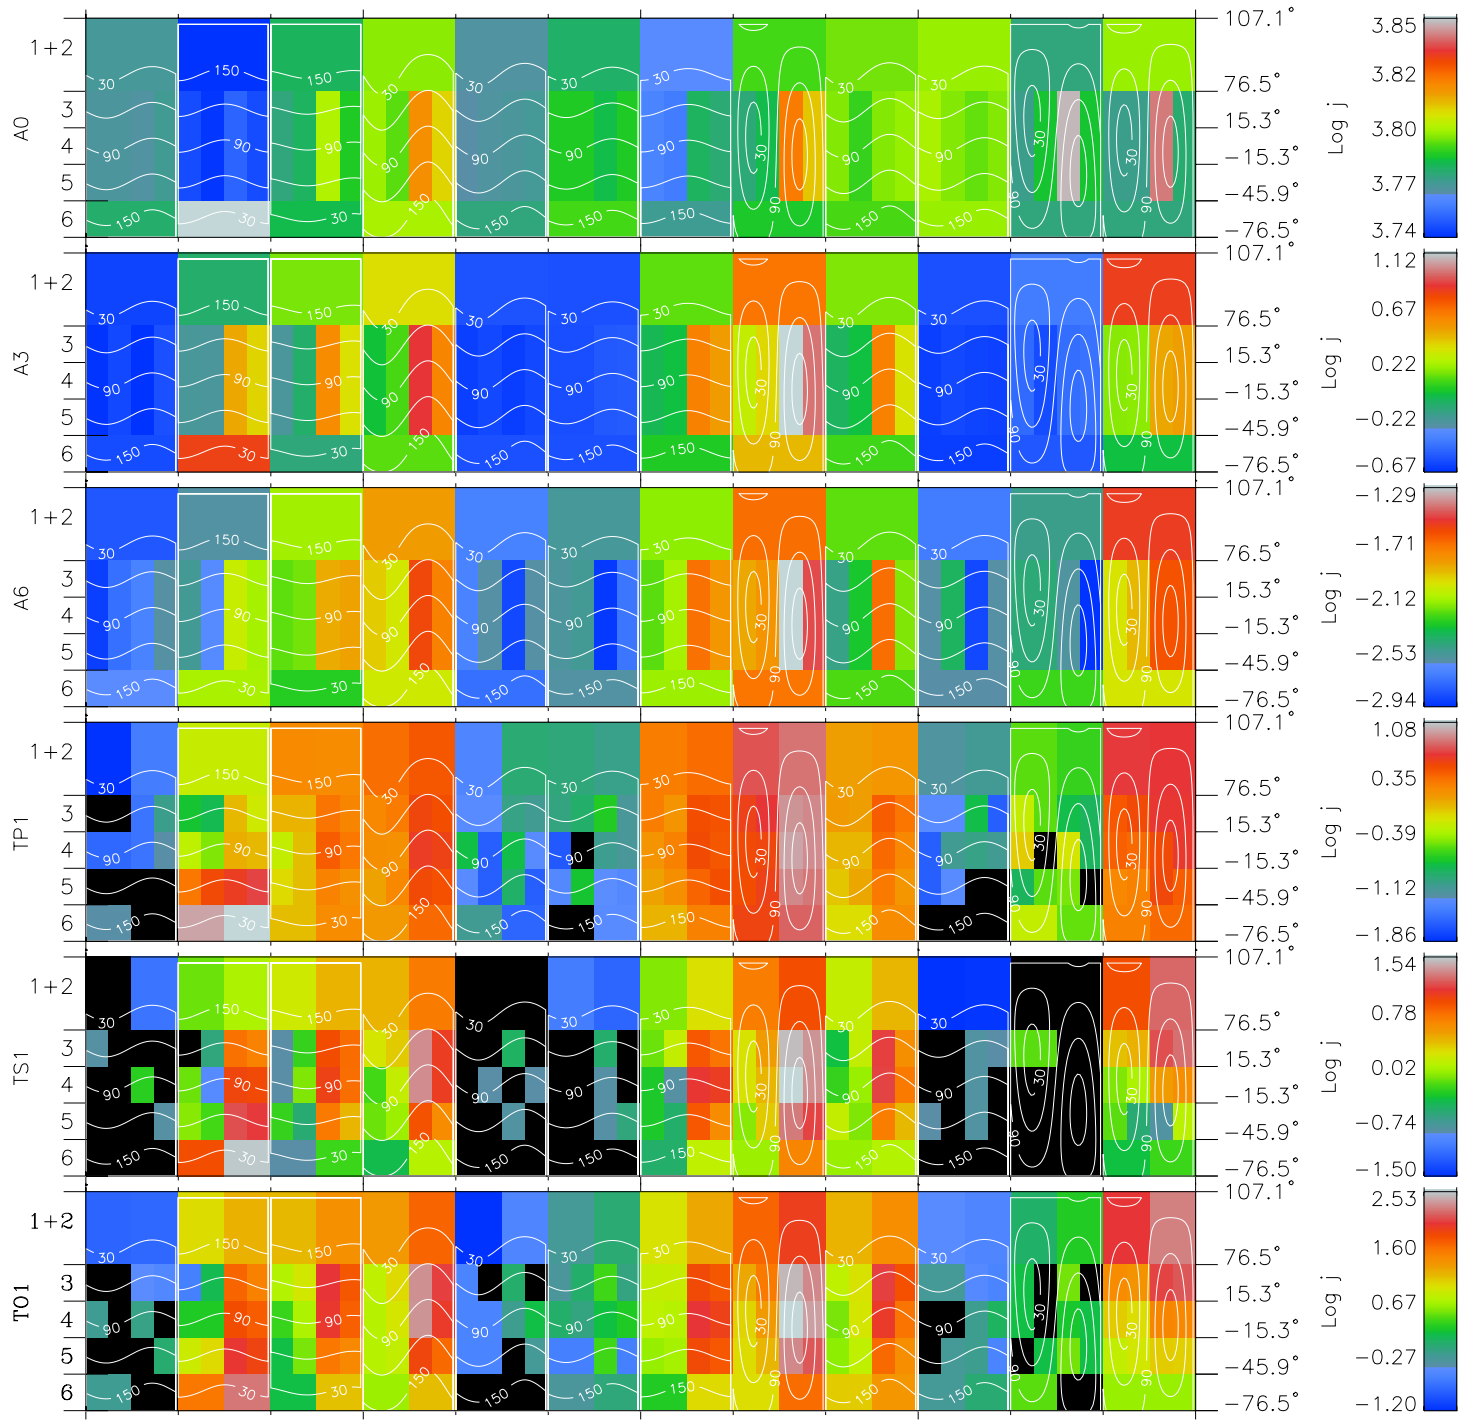

Galileo EPD Real Time All-Sky Anisotropies 97246

Software Version: RTSKY_FLUX V 1.20
 Data Production: 06-03-00
 Plot Production: Sat Sep 15 23:02:08 2001
 Color File: wondr3
 Geofactor File: 1.1

00:00:00 1997-246	246-06	246-12	246-18	00:00:00 1997-247	
+	+	+	+	+	X JSE(R _j)
-95.35	-94.37	-93.37	-92.36	-91.33	Y JSE(R _j)
-40.73	-40.86	-40.99	-41.11	-41.22	Z JSE(R _j)
1.97	1.98	1.99	2.00	2.01	

- ◇ = Jupiter look direction
- = Corotation look direction