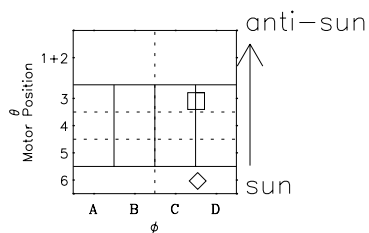

Galileo EPD Real-Time Omni 97246

Software Version: RTLINE_OMNI V 1.20
Data Production: 06-03-00
Plot Production: Sat Sep 15 23:03:48 2001

- ◇ = Jupiter look direction
- = Corotation look direction