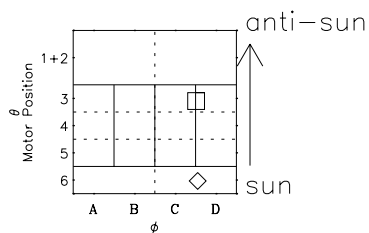

# Galileo EPD Real-Time Omni 97246

Software Version: RTLINE\_OMNI V 1.20  
Data Production: 06-03-00  
Plot Production: Sat Sep 15 23:03:47 2001

◇ = Jupiter look direction  
□ = Corotation look direction