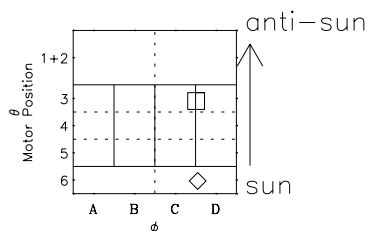

Galileo EPD Real-Time Omni 97246

Software Version: RTLINE_OMNI V 1.20
Data Production: 06-03-00
Plot Production: Sat Sep 15 23:03:47 2001

◇ = Jupiter look direction
□ = Corotation look direction