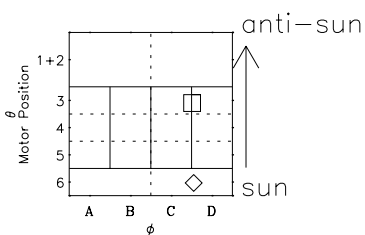

Galileo EPD Real-Time Six-Sector 97246

Software Version: RTLINE_R6 V 1.20
Data Production: 06-03-00
Plot Production: Sat Sep 15 23:03:55 2001

◇ = Jupiter look direction
□ = Corotation look direction