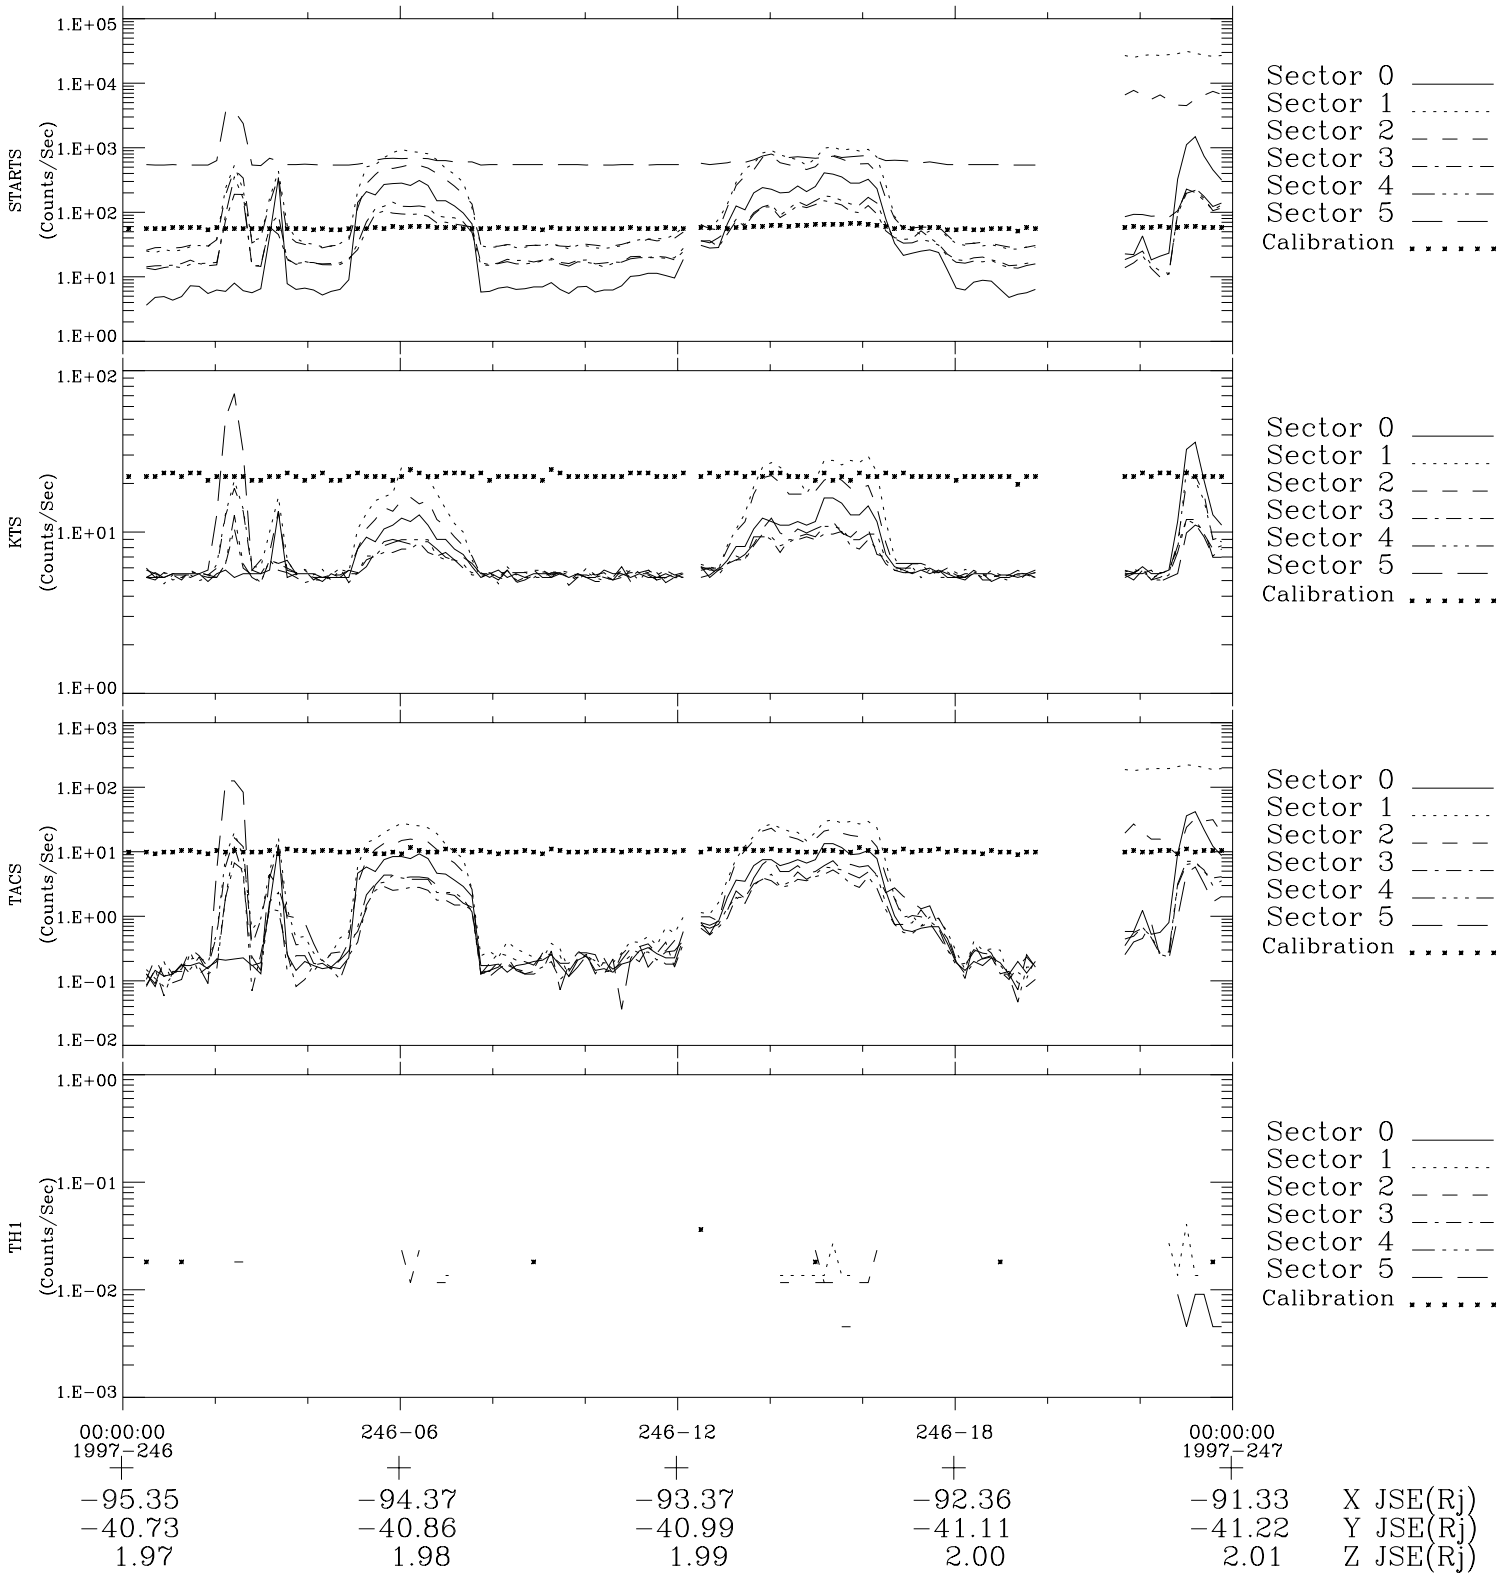

Galileo EPD Real-Time Six-Sector 97246

Software Version: RTLINE_R6 V 1.20
Data Production: 06-03-00
Plot Production: Sat Sep 15 23:03:55 2001

◇ = Jupiter look direction
□ = Corotation look direction