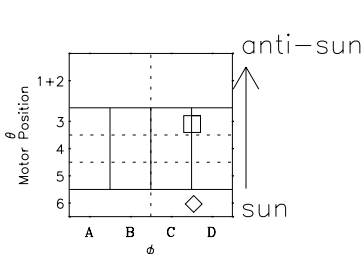

Galileo EPD Real-Time Six-Sector 97246

Software Version: RTLINE_R6 V 1.20
Data Production: 06-03-00
Plot Production: Sat Sep 15 23:03:55 2001

◇ = Jupiter look direction
□ = Corotation look direction