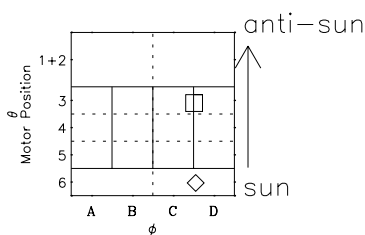

Galileo EPD Real-Time Six-Sector 97246

Software Version: RTLINE_R6 V 1.20
Data Production: 06-03-00
Plot Production: Sat Sep 15 23:03:54 2001

- ◇ = Jupiter look direction
- = Corotation look direction