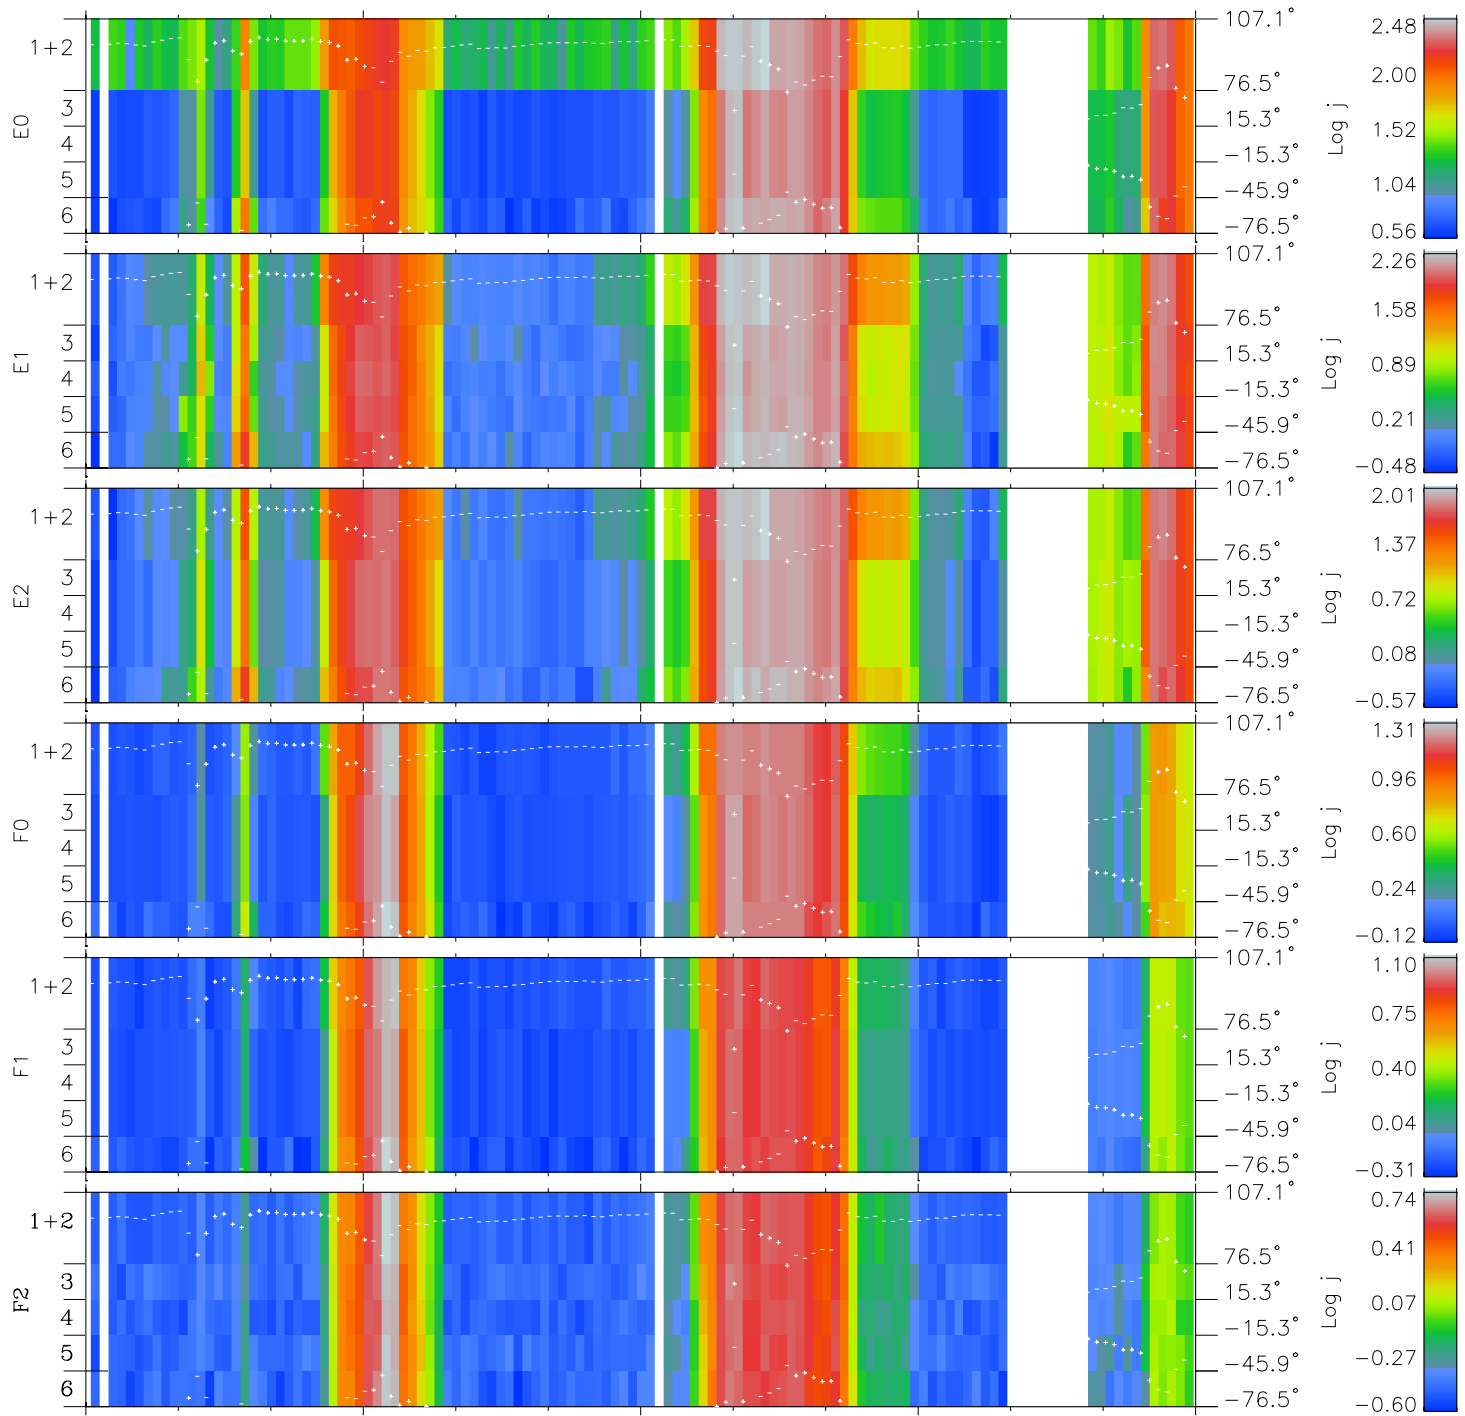

Galileo EPD Real Elevation Anisotropies 97246

Software Version: RTELEV_FLUX V 1.20
 Data Production: 06-03-00
 Plot Production: Sat Sep 15 23:02:57 2001
 Color File: wondr3
 Geofactor File: 1.1

+	+	+	+	+	X JSE(R _j)
-95.35	-94.37	-93.37	-92.36	-91.33	Y JSE(R _j)
-40.73	-40.86	-40.99	-41.11	-41.22	Z JSE(R _j)
1.97	1.98	1.99	2.00	2.01	

- ◇ = Jupiter look direction
- = Corotation look direction