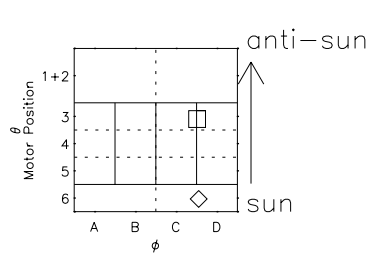

Galileo EPD Real Elevation Anisotropies 97246

Software Version: RTELEV_FLUX V 1.20
 Data Production: 06-03-00
 Plot Production: Sat Sep 15 23:02:57 2001
 Color File: wondr3
 Geofactor File: 1.1

+	+	+	+	+	X JSE(R _j)
-95.35	-94.37	-93.37	-92.36	-91.33	Y JSE(R _j)
-40.73	-40.86	-40.99	-41.11	-41.22	Z JSE(R _j)
1.97	1.98	1.99	2.00	2.01	

- ◇ = Jupiter look direction
- = Corotation look direction