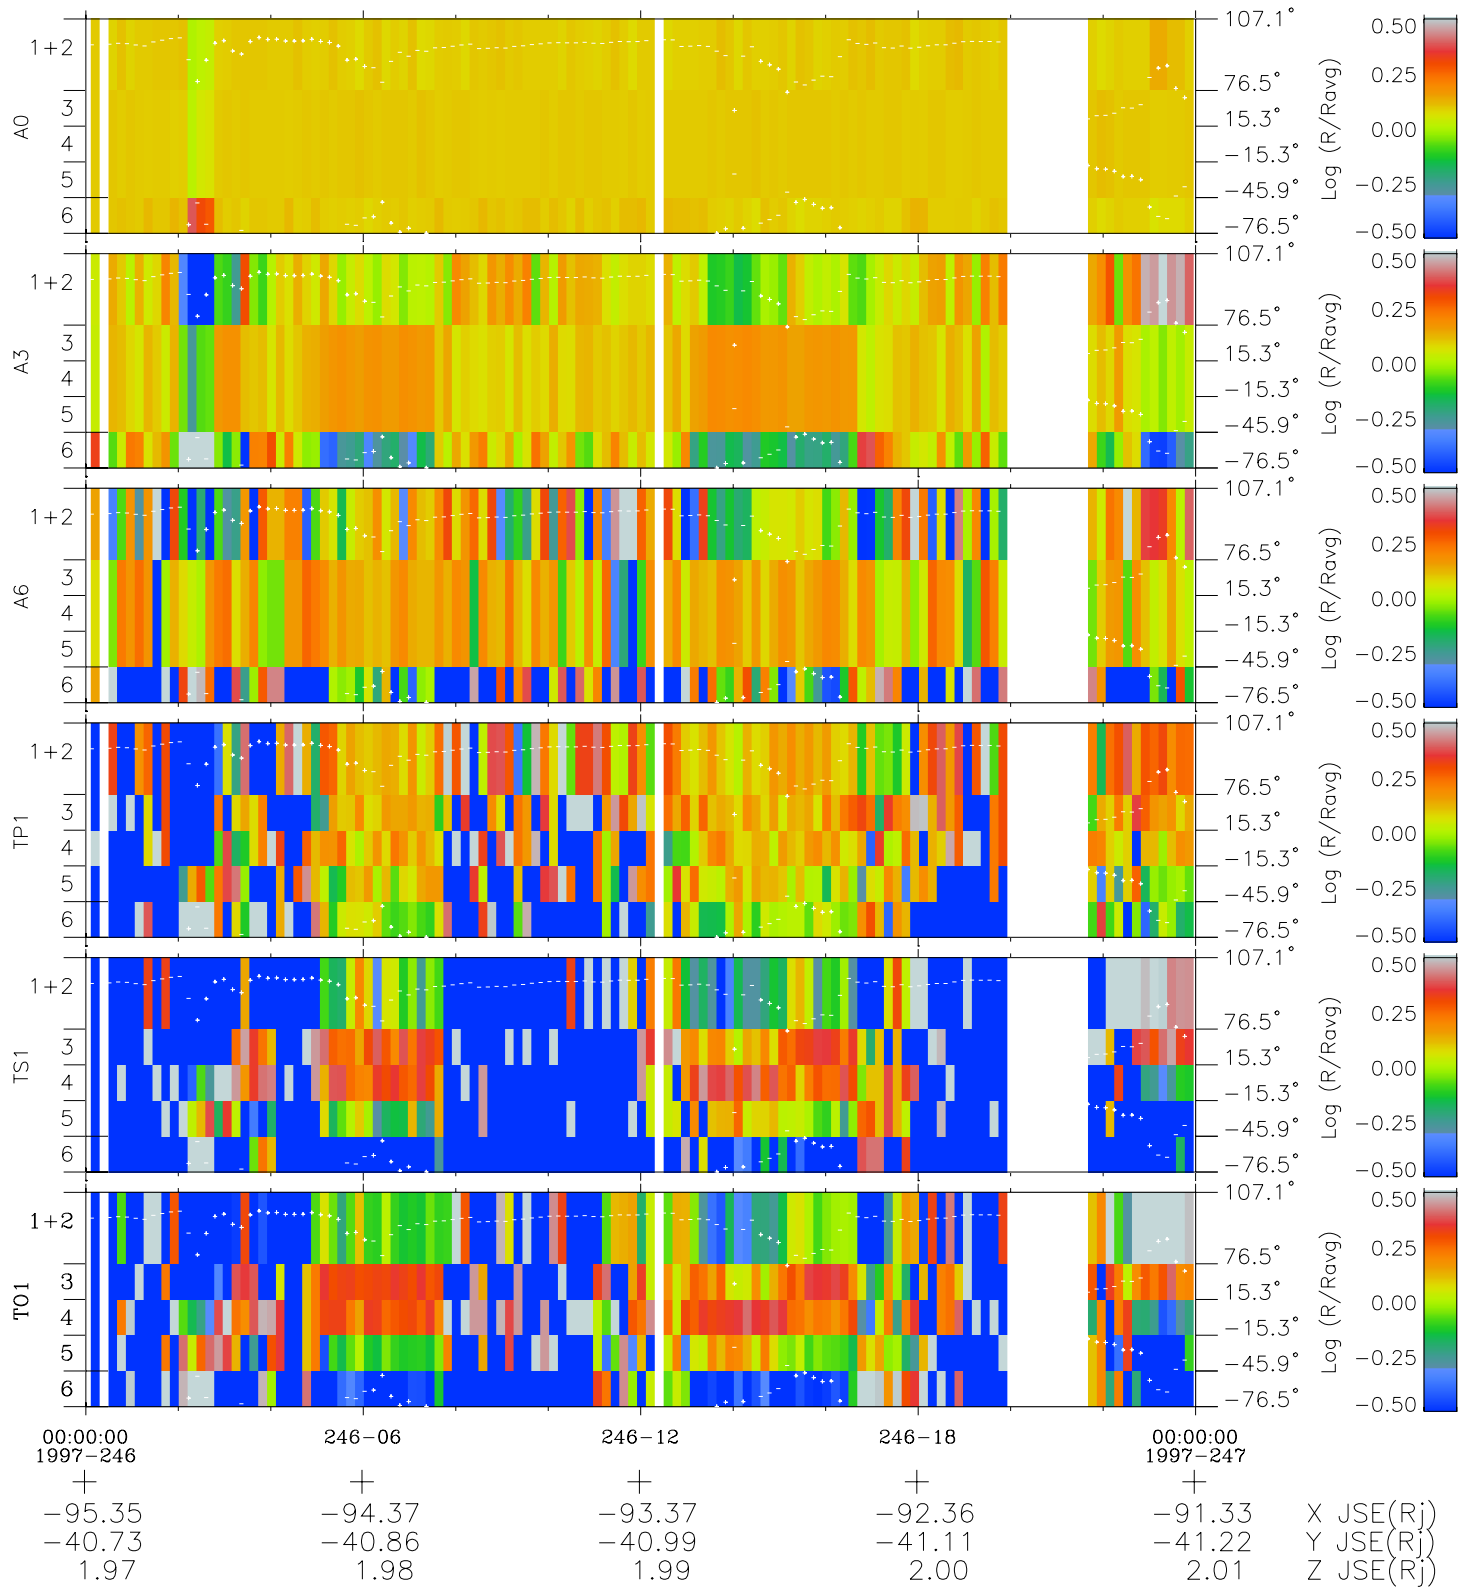

# Galileo EPD Real Elevation Anisotropies 97246

Software Version: RTELEV\_MEAN V 1.20  
 Data Production: 06-03-00  
 Plot Production: Sat Sep 15 23:02:38 2001  
 Color File: wondr3  
 Geofactor File: 1.1

- ◇ = Jupiter look direction
- = Corotation look direction