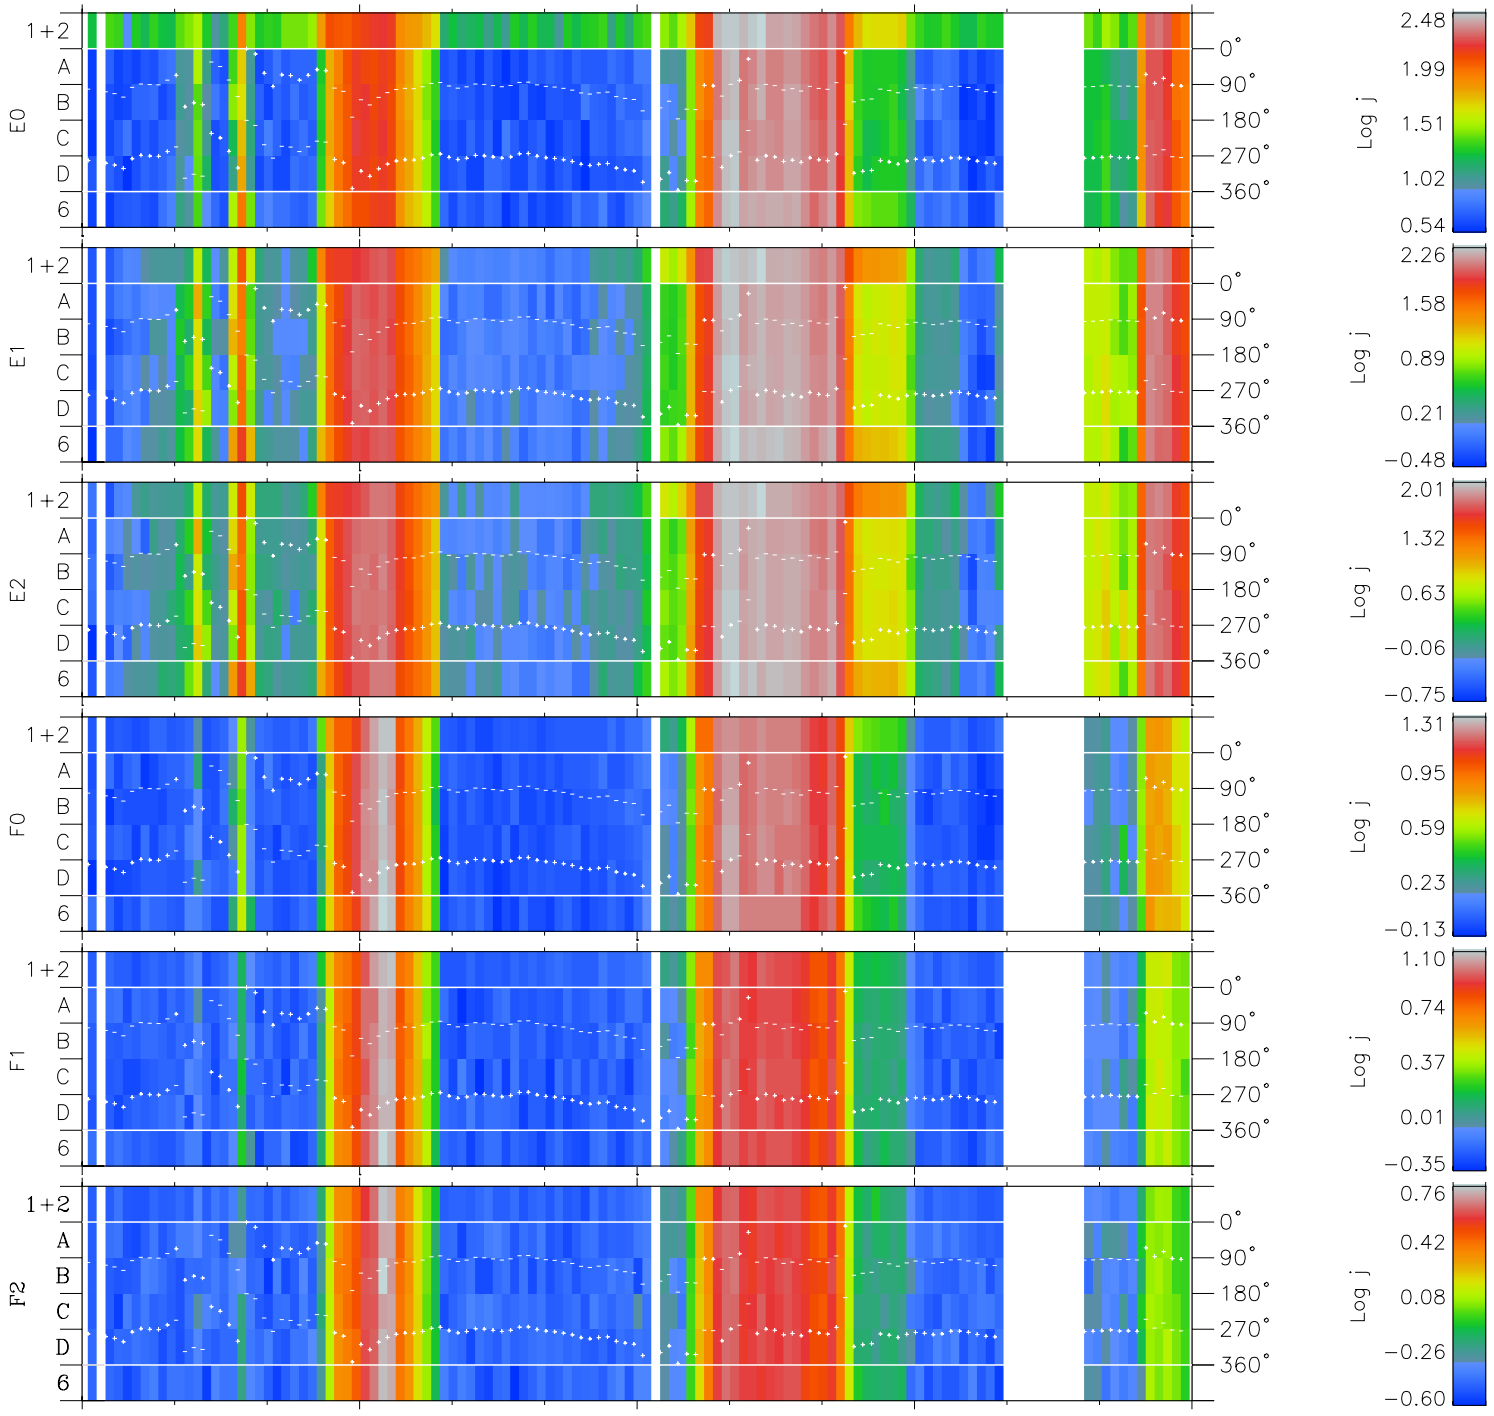

Galileo EPD Real Time Azimuth Anisotropies 97246

Software Version: RTAZIM_FLUX V 1.20
Data Production: 06-03-00
Plot Production: Sat Sep 15 23:03:31 2001
Color File: wondr3
Geofactor File: 1.1

00:00:00 1997-246	246-06	246-12	246-18	00:00:00 1997-247	
+	+	+	+	+	X JSE(R _j)
-95.35	-94.37	-93.37	-92.36	-91.33	Y JSE(R _j)
-40.73	-40.86	-40.99	-41.11	-41.22	Z JSE(R _j)
1.97	1.98	1.99	2.00	2.01	

- ◇ = Jupiter look direction
- = Corotation look direction