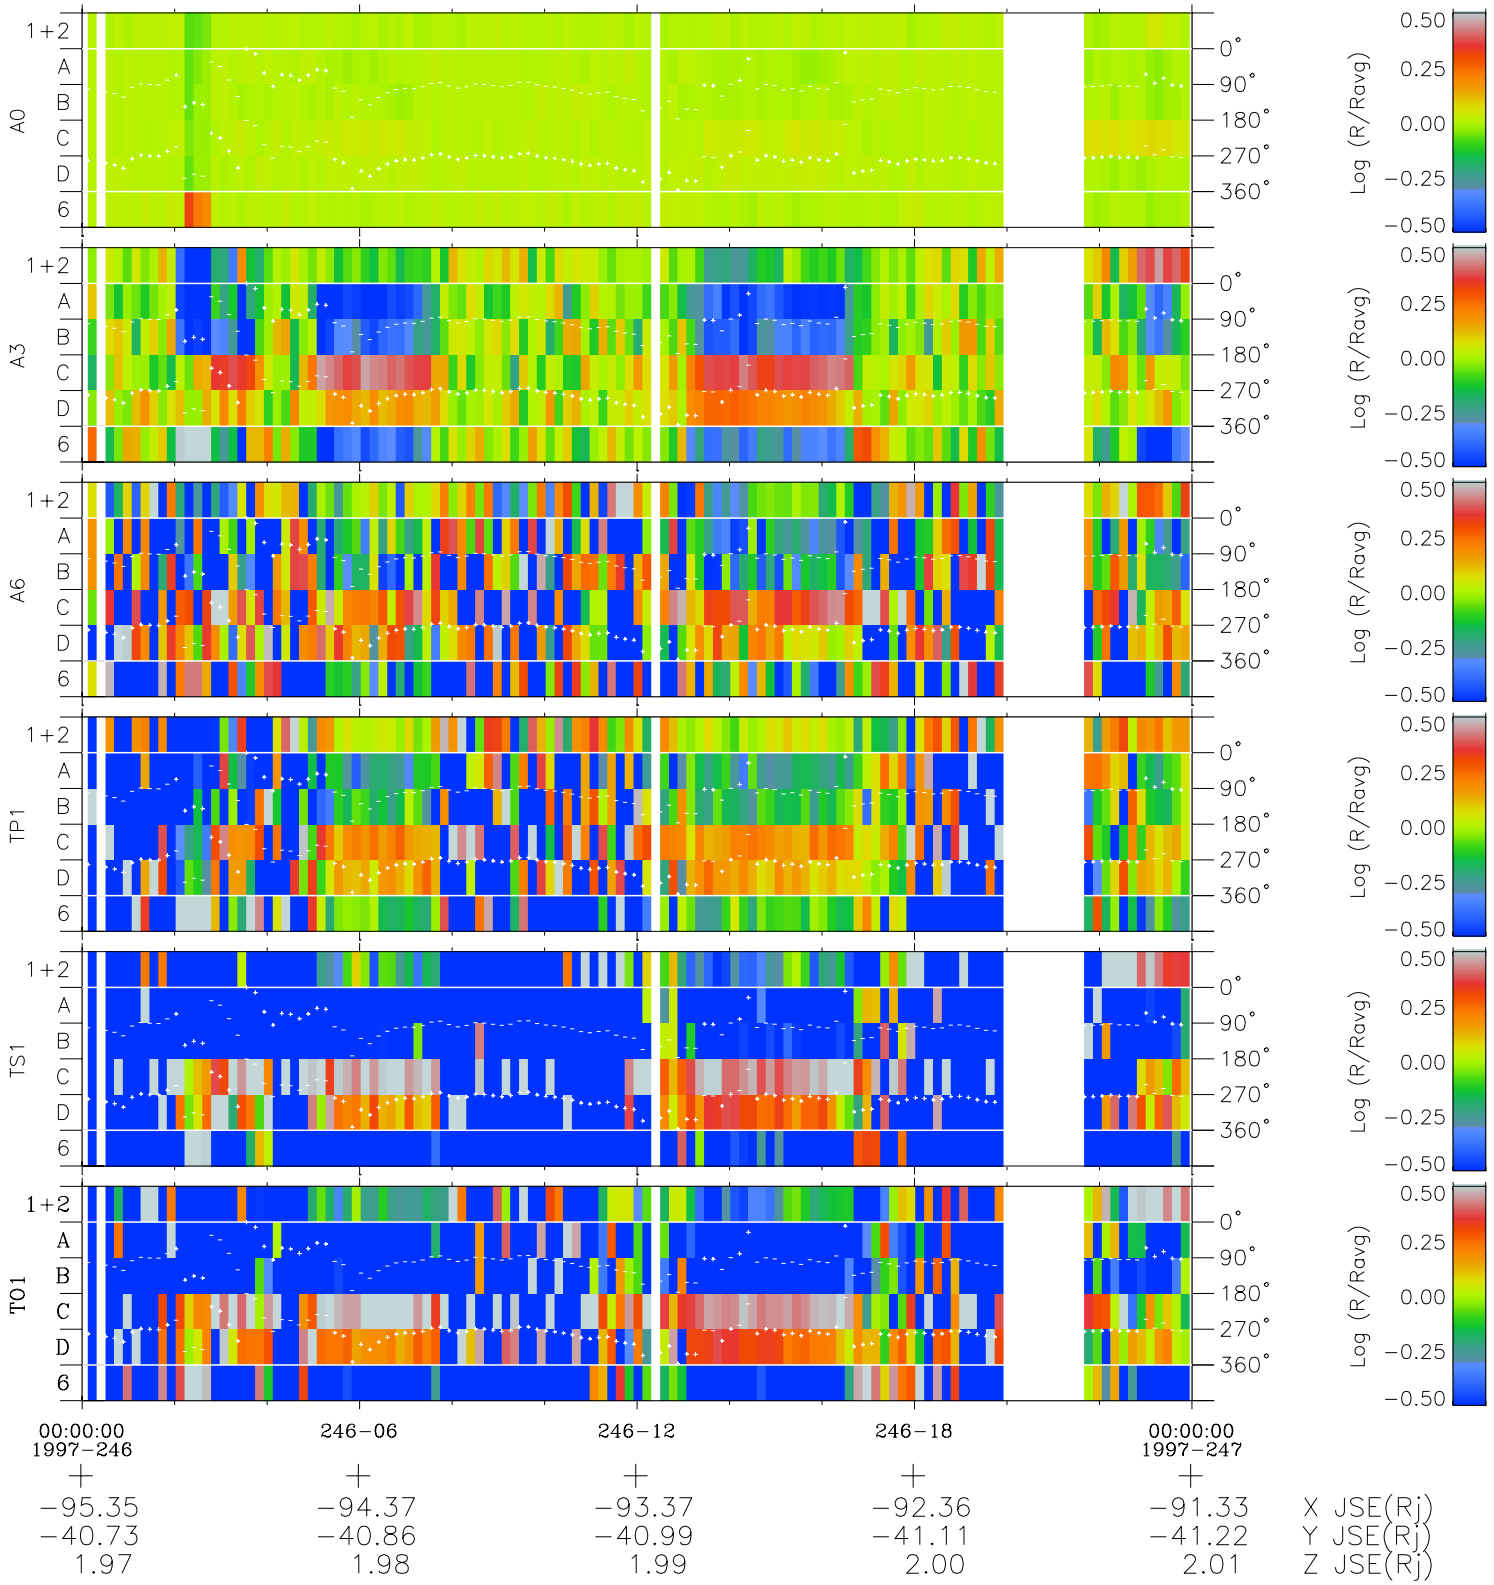

# Galileo EPD Real Time Azimuth Anisotropies 97246

Software Version: RTAZIM\_MEAN V 1.20  
Data Production: 06-03-00  
Plot Production: Sat Sep 15 23:03:15 2001  
Color File: wondr3  
Geofactor File: 1.1

◇ = Jupiter look direction  
□ = Corotation look direction