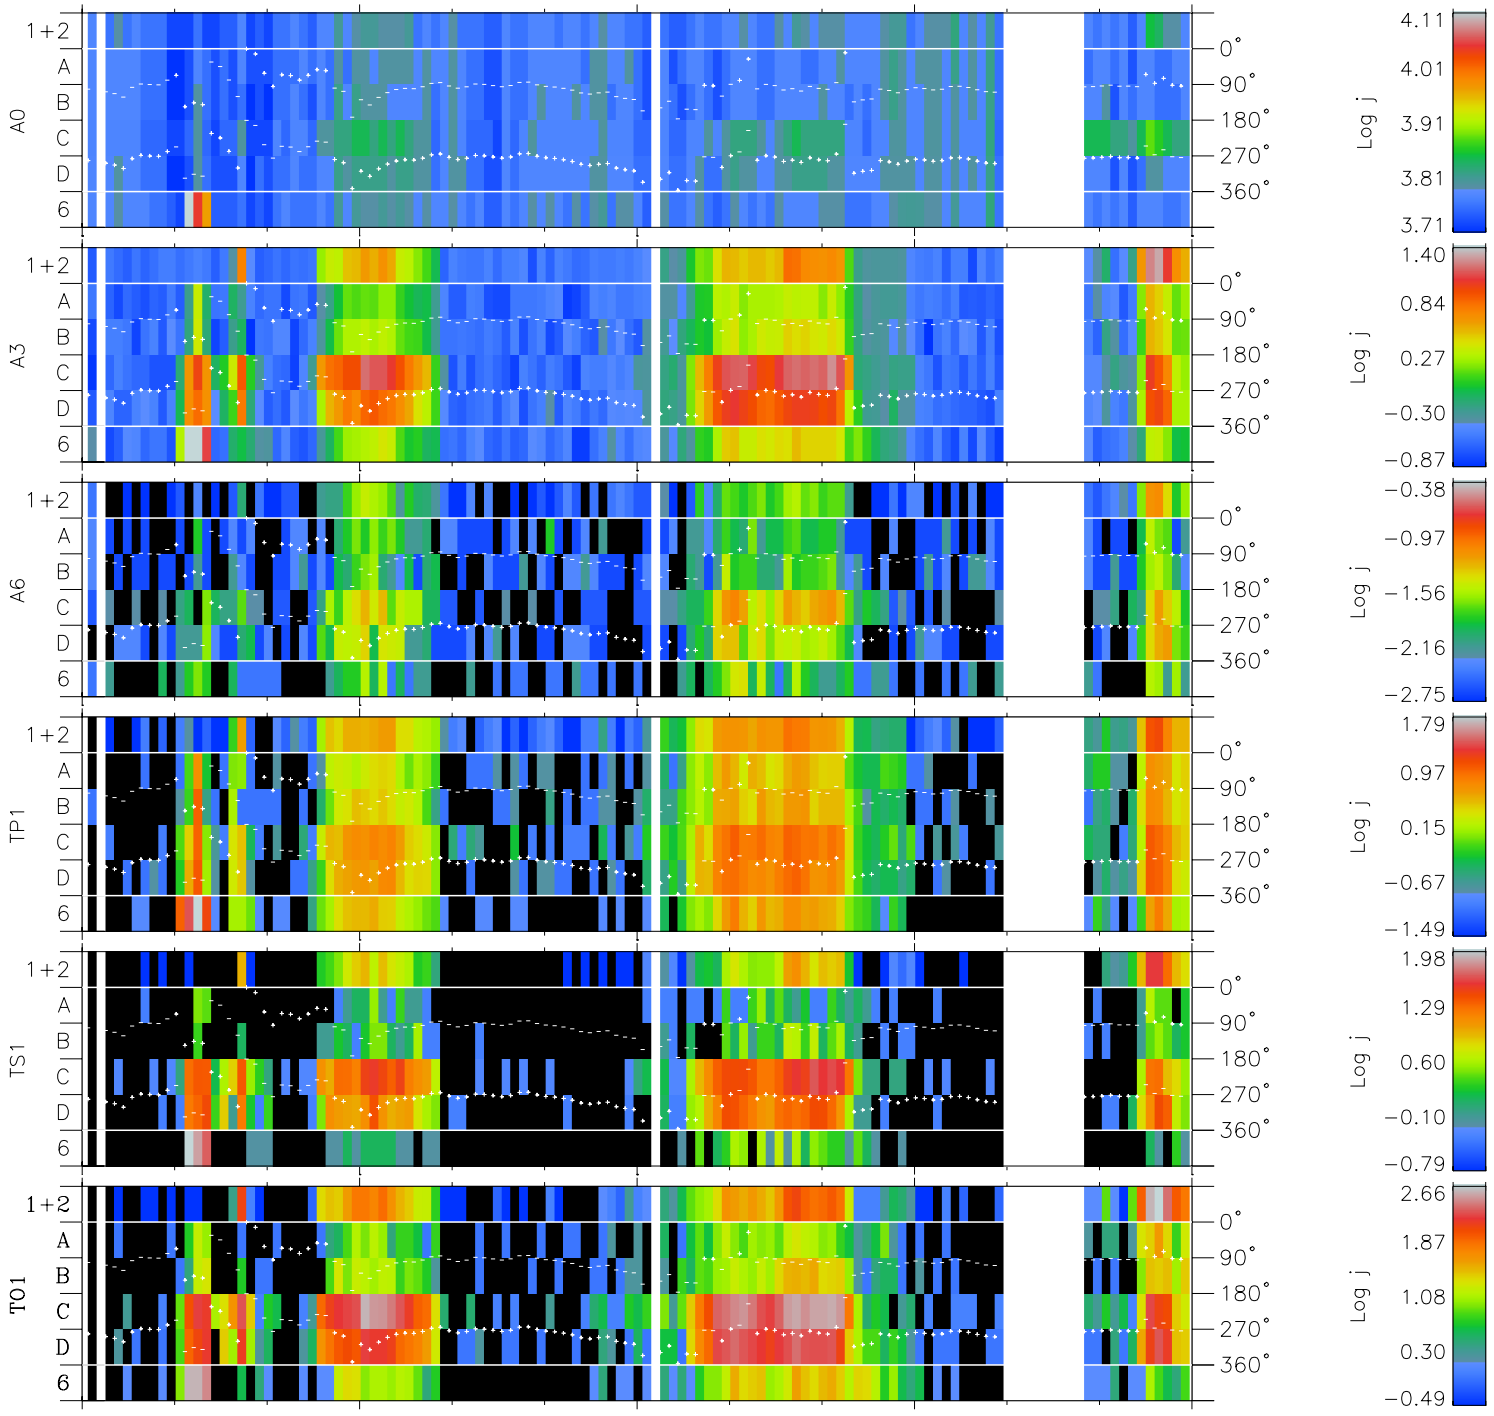

Galileo EPD Real Time Azimuth Anisotropies 97246

Software Version: RTAZIM_FLUX V 1.20
Data Production: 06-03-00
Plot Production: Sat Sep 15 23:03:26 2001
Color File: wondr3
Geofactor File: 1.1

00:00:00 1997-246	246-06	246-12	246-18	00:00:00 1997-247	
+	+	+	+	+	X JSE(R_j)
-95.35	-94.37	-93.37	-92.36	-91.33	Y JSE(R_j)
-40.73	-40.86	-40.99	-41.11	-41.22	Z JSE(R_j)
1.97	1.98	1.99	2.00	2.01	

◇ = Jupiter look direction
□ = Corotation look direction