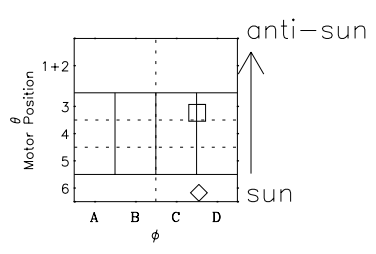

Galileo EPD Real Time Omni Spectrum 97242

Software Version: RTSPEC_OMNI V 1.20
 Data Production: 06-03-00
 Plot Production: Sat Sep 15 22:29:24 2001
 Color File: wondr3
 Geofactor File: 1.1

◇ = Jupiter look direction
 □ = Corotation look direction