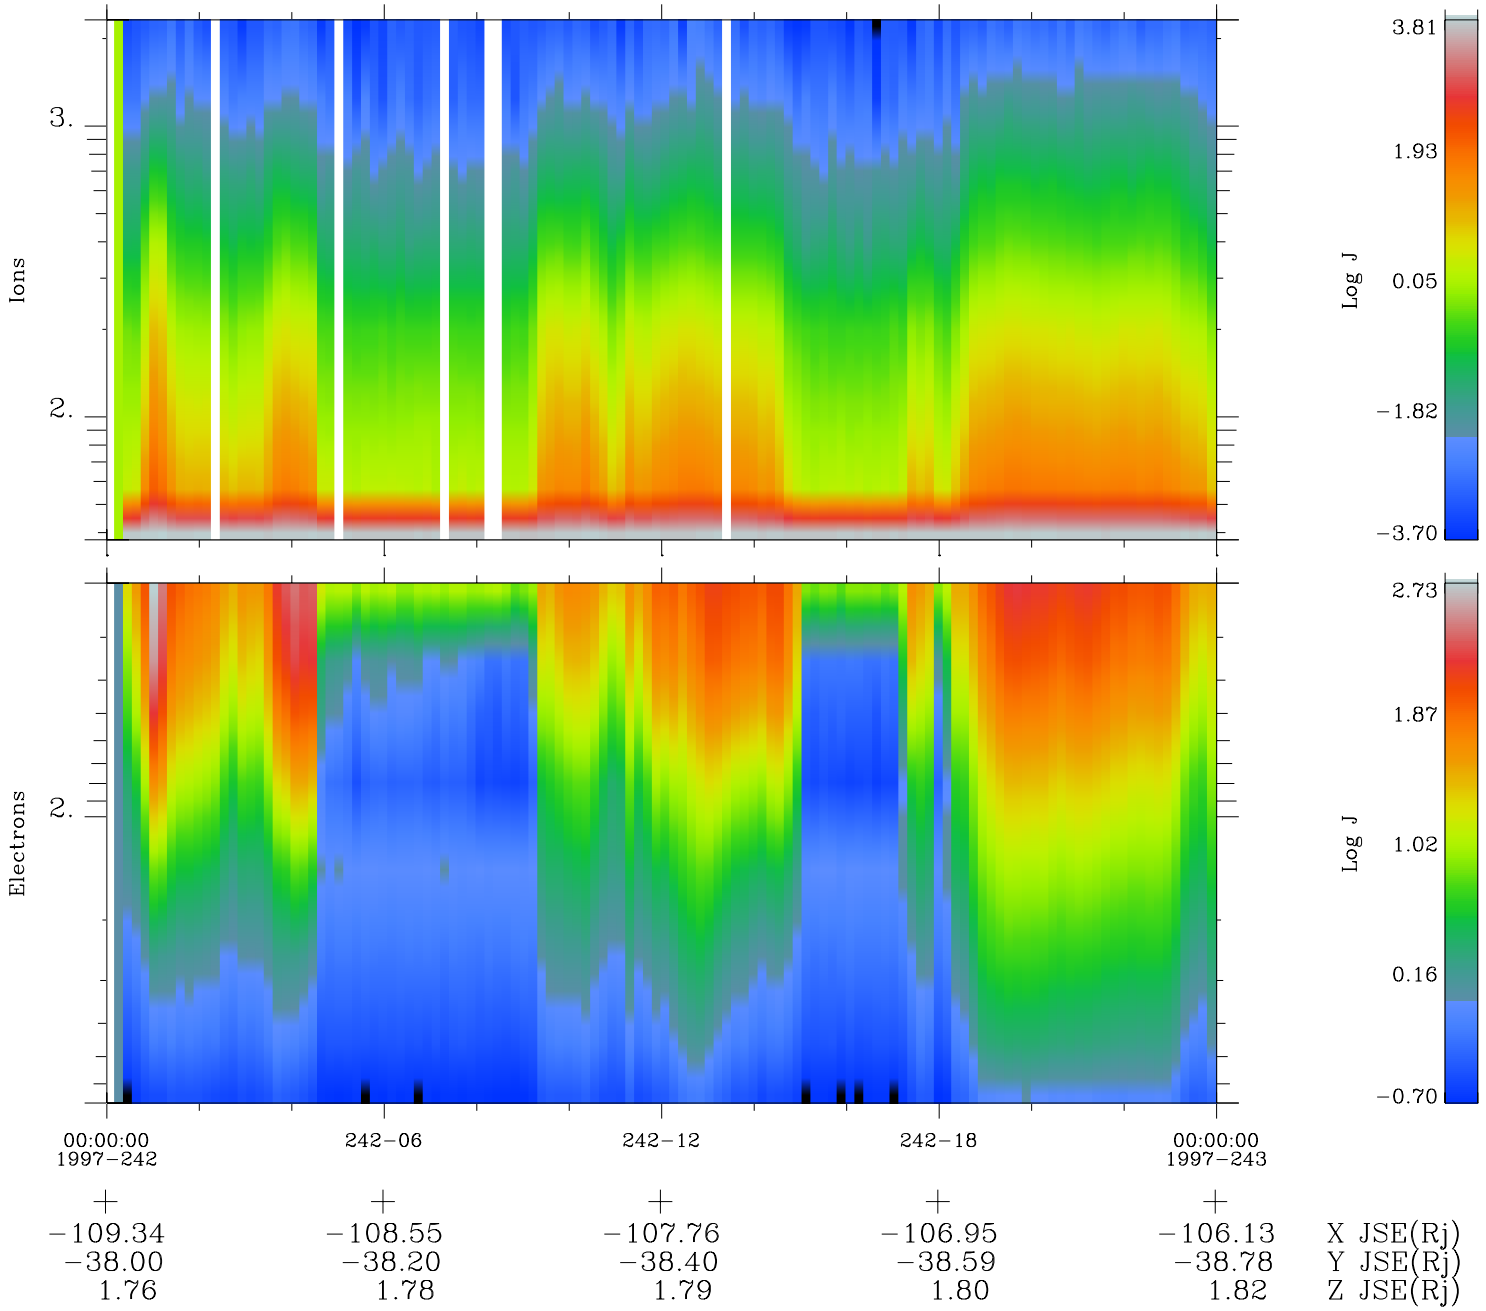

Galileo EPD Real Time Omni Spectrum 97242

Software Version: RTSPEC_OMNI V 1.20
 Data Production: 06-03-00
 Plot Production: Sat Sep 15 22:29:24 2001
 Color File: wondr3
 Geofactor File: 1.1

◇ = Jupiter look direction
 □ = Corotation look direction