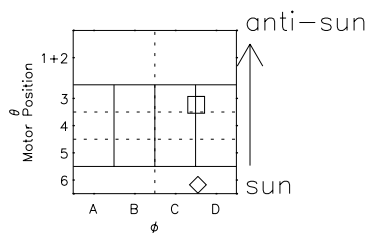

Galileo EPD Real Time R6 Electrons Spectra 97242

Software Version: RTSPEC_R6 V 1.20
 Data Production: 06-03-00
 Plot Production: Sat Sep 15 22:29:18 2001
 Color File: wondr3
 Geofactor File: 1.1

◇ = Jupiter look direction
 □ = Corotation look direction