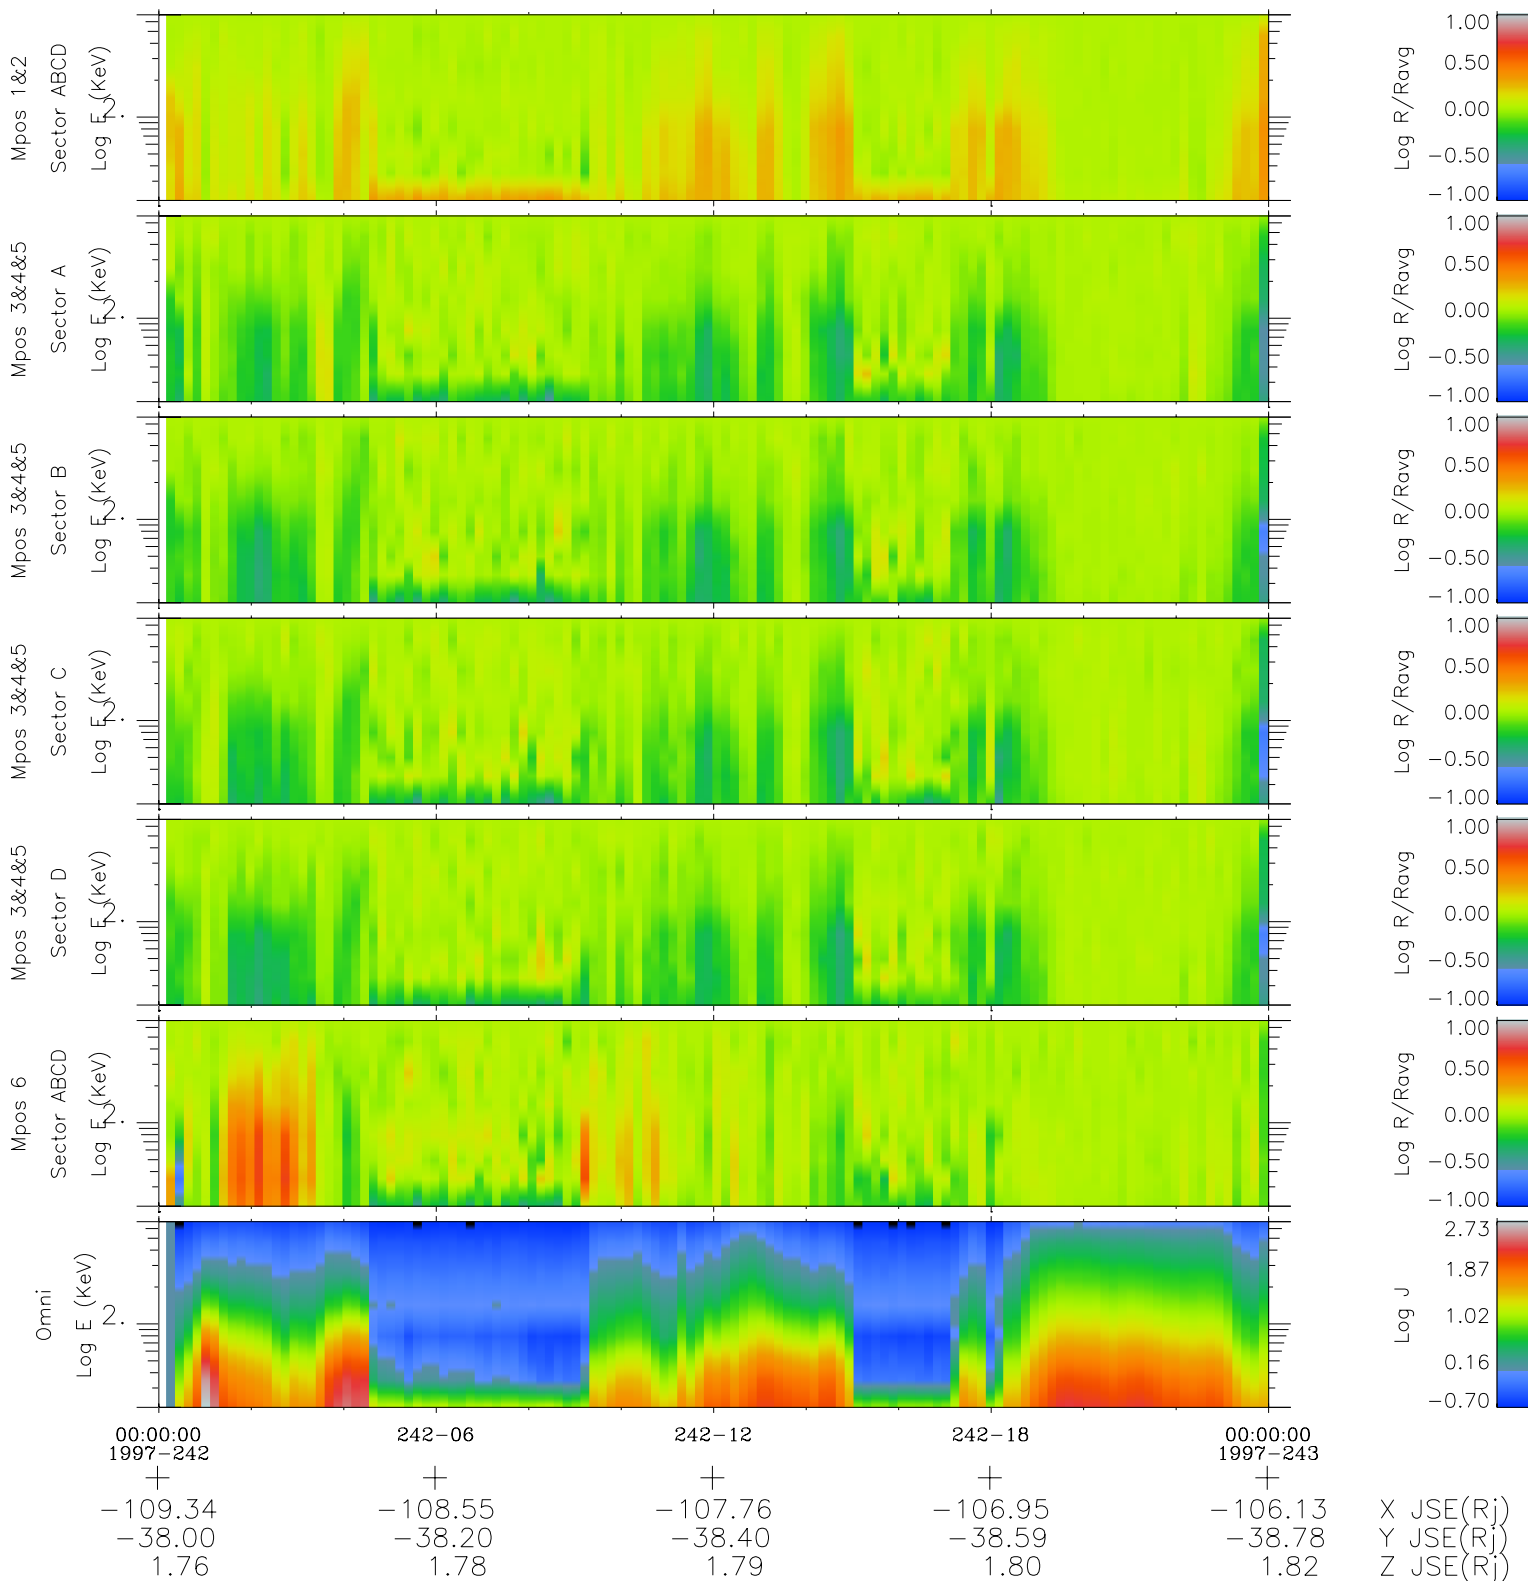

Galileo EPD Real Time R6 Electrons Spectra 97242

Software Version: RTSPEC_R6 V 1.20
 Data Production: 06-03-00
 Plot Production: Sat Sep 15 22:29:18 2001
 Color File: wondr3
 Geofactor File: 1.1

◇ = Jupiter look direction
 □ = Corotation look direction