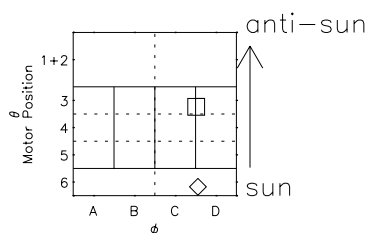

# Galileo EPD Real Time R6 Ions Spectra 97242

Software Version: RTSPEC\_R6 V 1.20  
 Data Production: 06-03-00  
 Plot Production: Sat Sep 15 22:29:11 2001  
 Color File: wondr3  
 Geofactor File: 1.1

- ◇ = Jupiter look direction
- = Corotation look direction