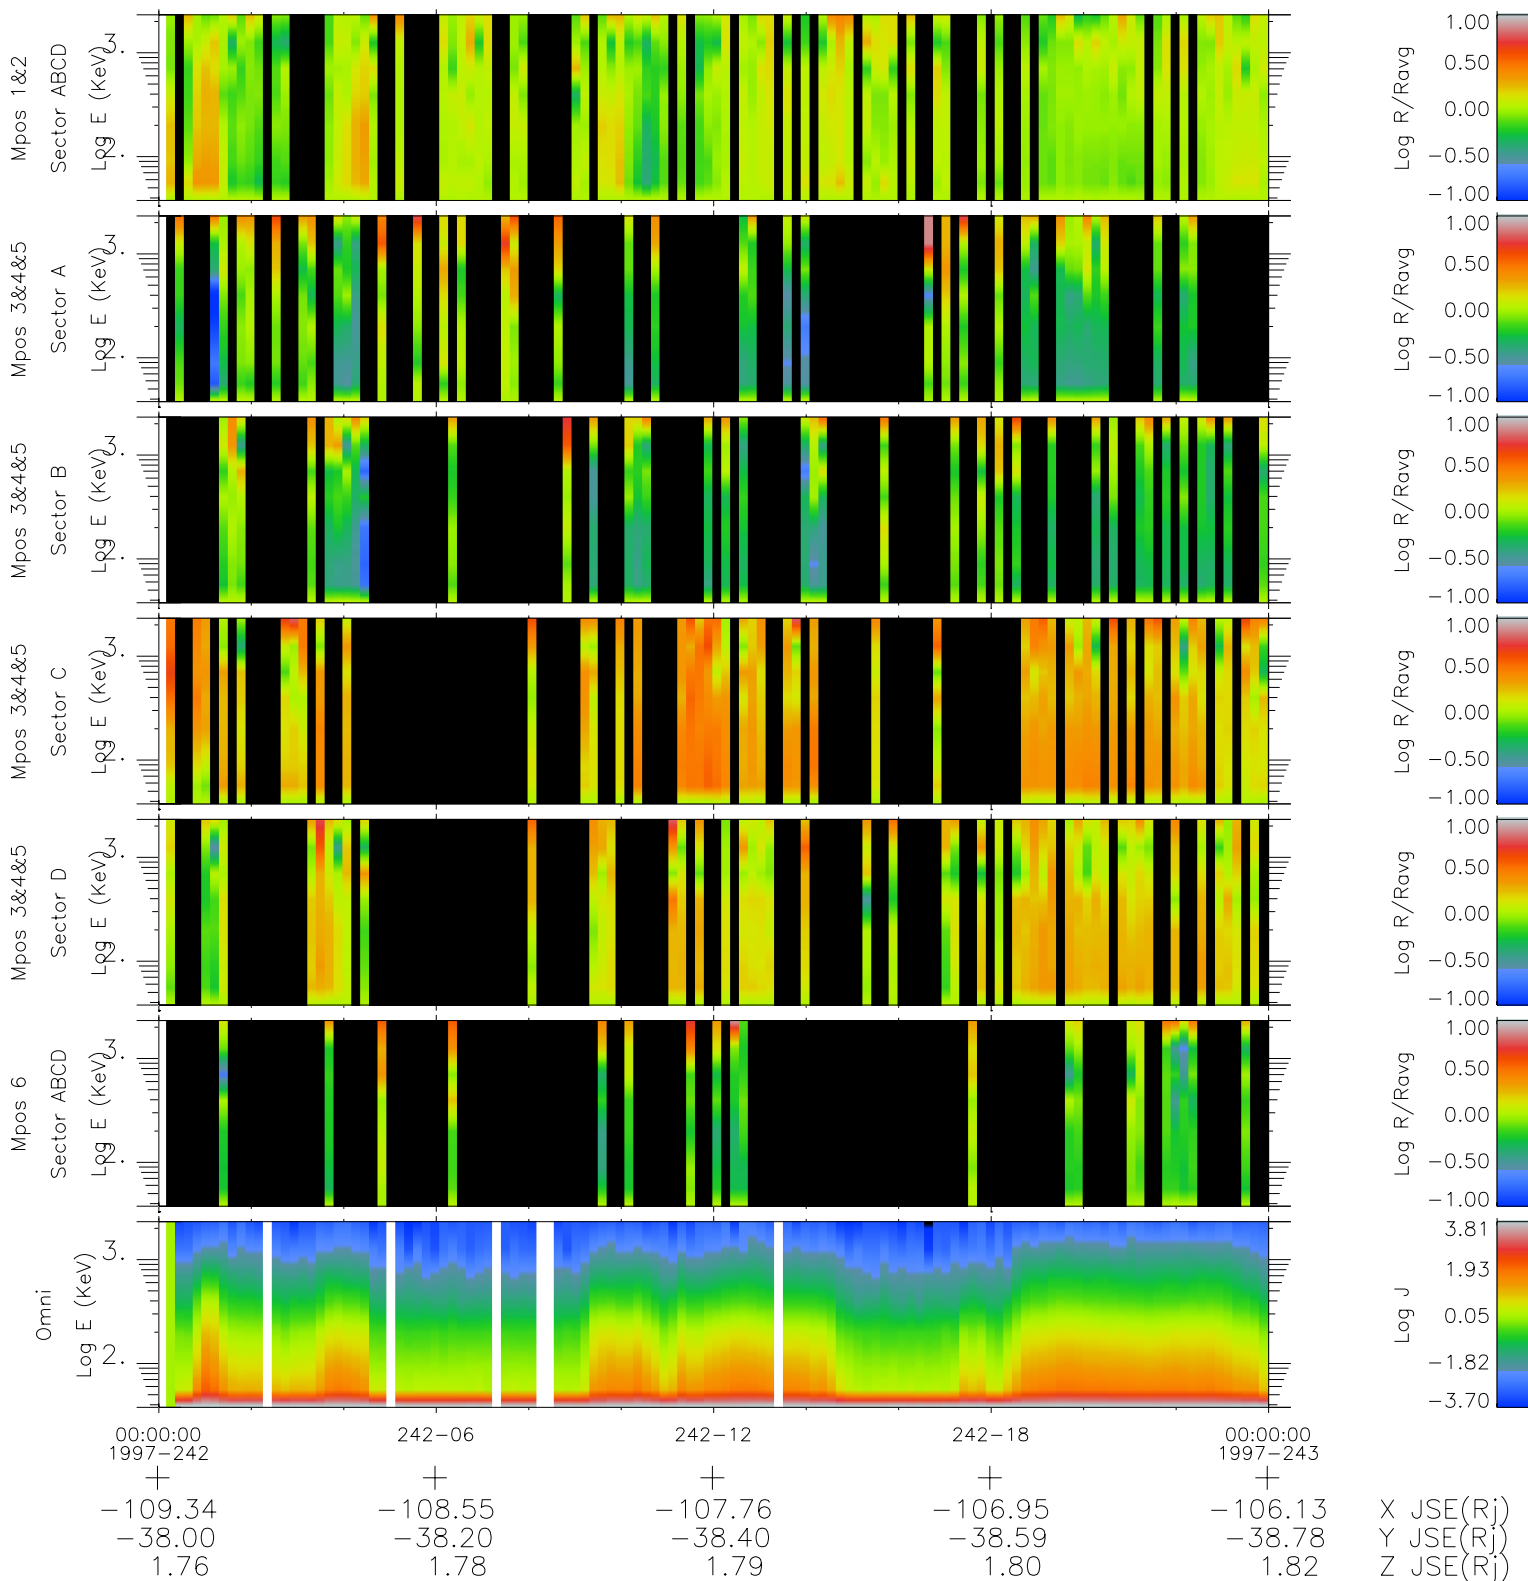

# Galileo EPD Real Time R6 Ions Spectra 97242

Software Version: RTSPEC\_R6 V 1.20  
 Data Production: 06-03-00  
 Plot Production: Sat Sep 15 22:29:11 2001  
 Color File: wondr3  
 Geofactor File: 1.1

- ◇ = Jupiter look direction
- = Corotation look direction