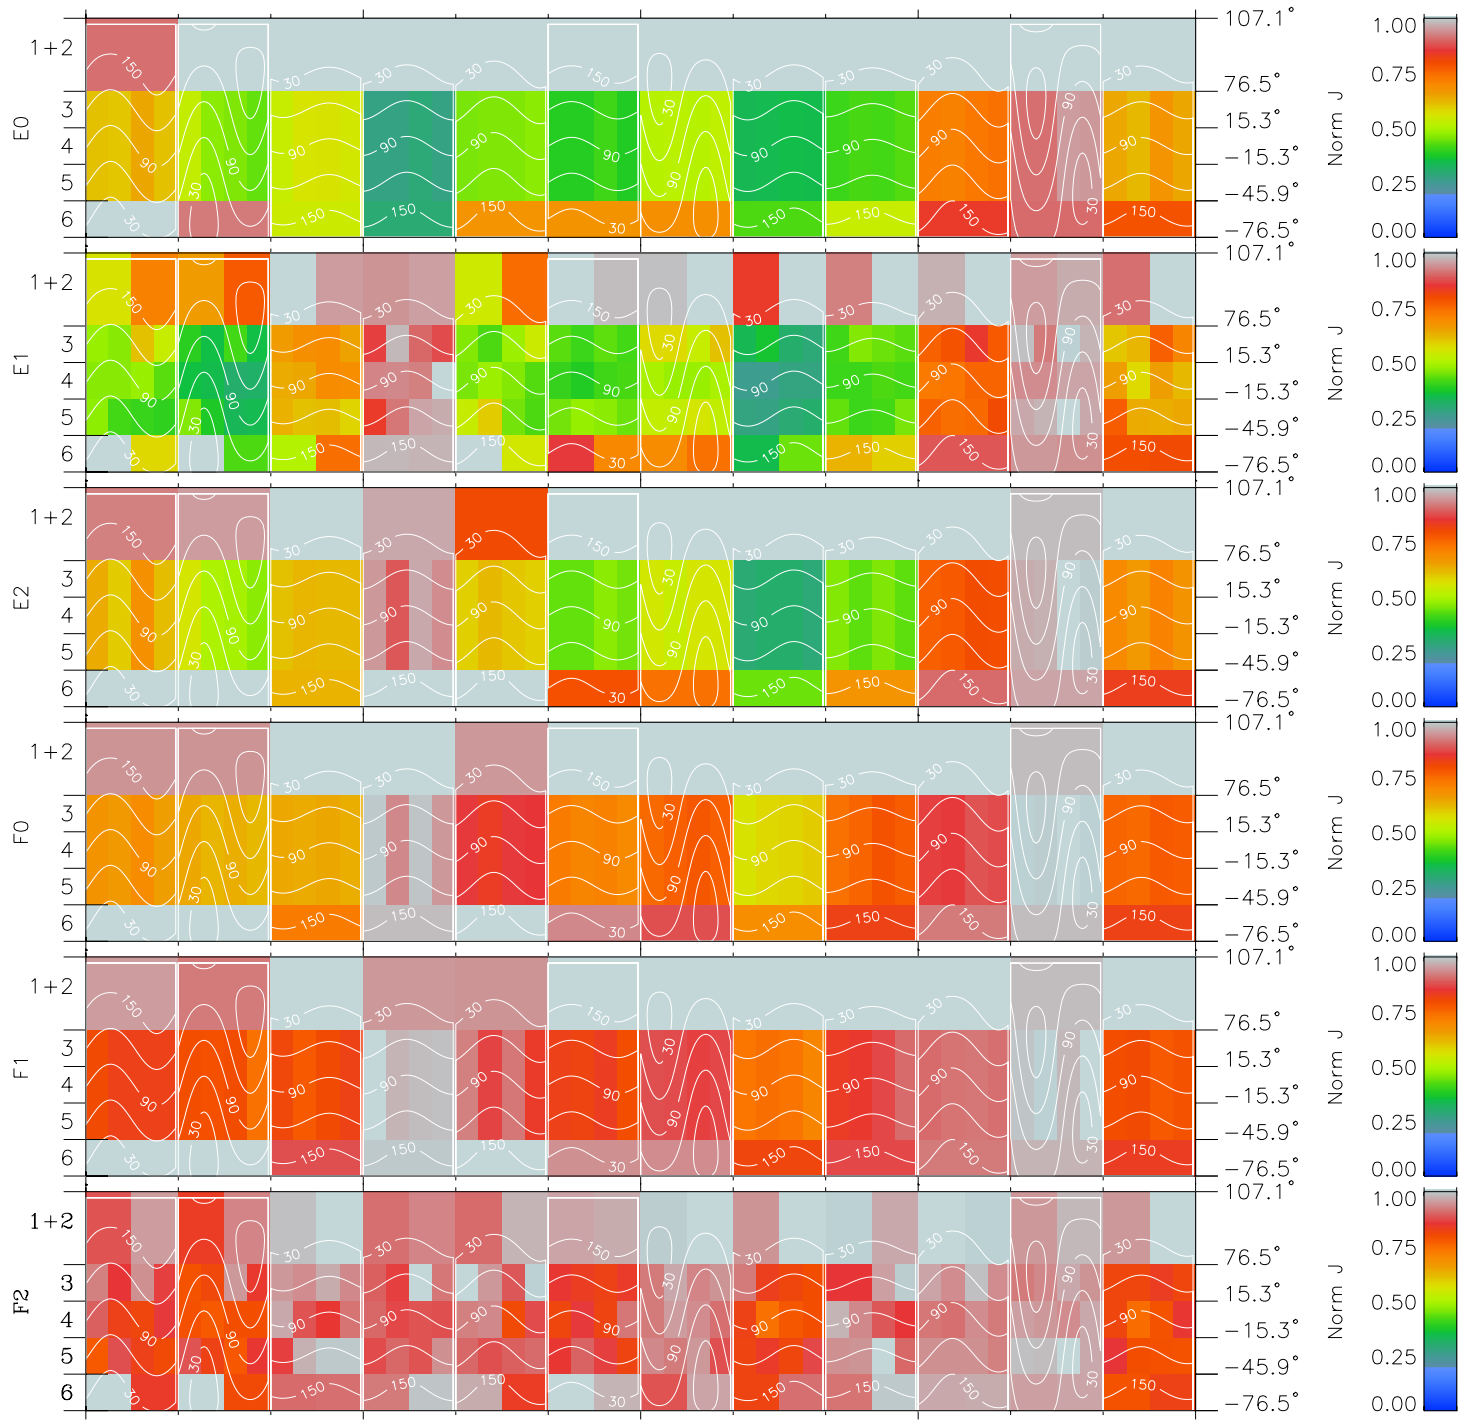

Galileo EPD Real Time All-Sky Anisotropies 97242

Software Version: RTSKY_NORM V 1.20
 Data Production: 06-03-00
 Plot Production: Sat Sep 15 22:30:09 2001
 Color File: wondr3
 Geofactor File: 1.1

Time	242-06	242-12	242-18	00:00:00	
00:00:00 1997-242				00:00:00 1997-243	
+	+	+	+	+	X JSE(R _j)
-109.34	-108.55	-107.76	-106.95	-106.13	Y JSE(R _j)
-38.00	-38.20	-38.40	-38.59	-38.78	Z JSE(R _j)
1.76	1.78	1.79	1.80	1.82	

- ◇ = Jupiter look direction
- = Corotation look direction