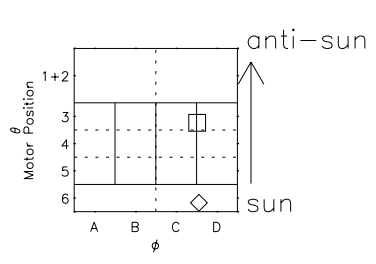

Galileo EPD Real Time All-Sky Anisotropies 97242

Software Version: RTSKY_NORM V 1.20
 Data Production: 06-03-00
 Plot Production: Sat Sep 15 22:30:09 2001
 Color File: wondr3
 Geofactor File: 1.1

Time	242-06	242-12	242-18	00:00:00	
00:00:00 1997-242				00:00:00 1997-243	
+	+	+	+	+	X JSE(R _j)
-109.34	-108.55	-107.76	-106.95	-106.13	Y JSE(R _j)
-38.00	-38.20	-38.40	-38.59	-38.78	Z JSE(R _j)
1.76	1.78	1.79	1.80	1.82	

- ◇ = Jupiter look direction
- = Corotation look direction