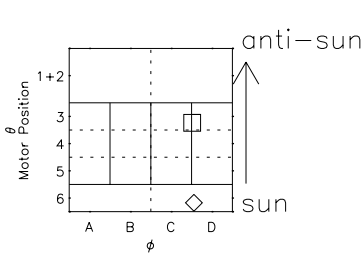

Galileo EPD Real Time All-Sky Anisotropies 97242

Software Version: RTSKY_MEAN V 1.20
 Data Production: 06-03-00
 Plot Production: Sat Sep 15 22:29:39 2001
 Color File: wondr3
 Geofactor File: 1.1

Time	Longitude	Latitude	Altitude	X JSE(R _j)	Y JSE(R _j)	Z JSE(R _j)
00:00:00 1997-242	-109.34	-38.00	1.76			
242-06	-108.55	-38.20	1.78			
242-12	-107.76	-38.40	1.79			
242-18	-106.95	-38.59	1.80			
00:00:00 1997-243	-106.13	-38.78	1.82			

- ◇ = Jupiter look direction
- = Corotation look direction