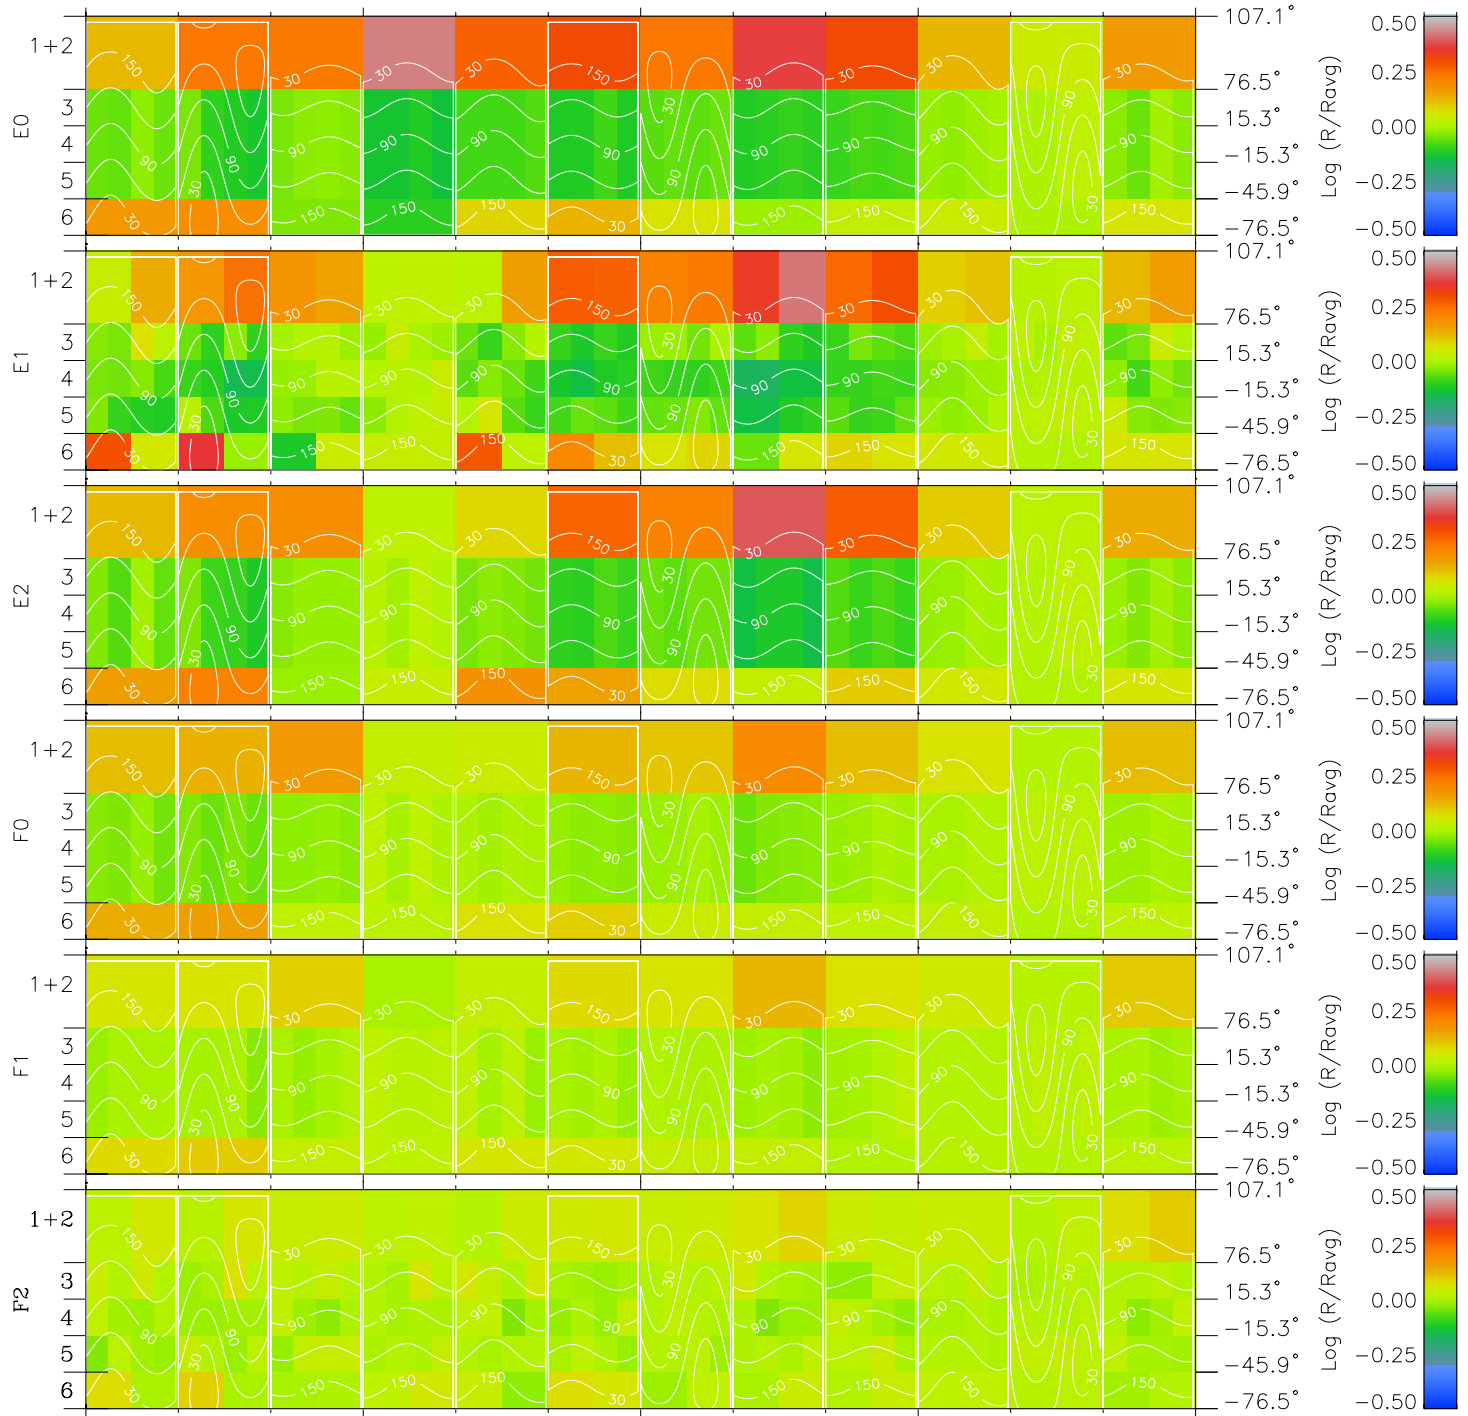

Galileo EPD Real Time All-Sky Anisotropies 97242

Software Version: RTSKY_MEAN V 1.20
 Data Production: 06-03-00
 Plot Production: Sat Sep 15 22:29:39 2001
 Color File: wondr3
 Geofactor File: 1.1

Time	Longitude	Latitude	Altitude	X JSE(R _j)	Y JSE(R _j)	Z JSE(R _j)
00:00:00 1997-242	-109.34	-38.00	1.76			
242-06	-108.55	-38.20	1.78			
242-12	-107.76	-38.40	1.79			
242-18	-106.95	-38.59	1.80			
00:00:00 1997-243	-106.13	-38.78	1.82			

- ◇ = Jupiter look direction
- = Corotation look direction