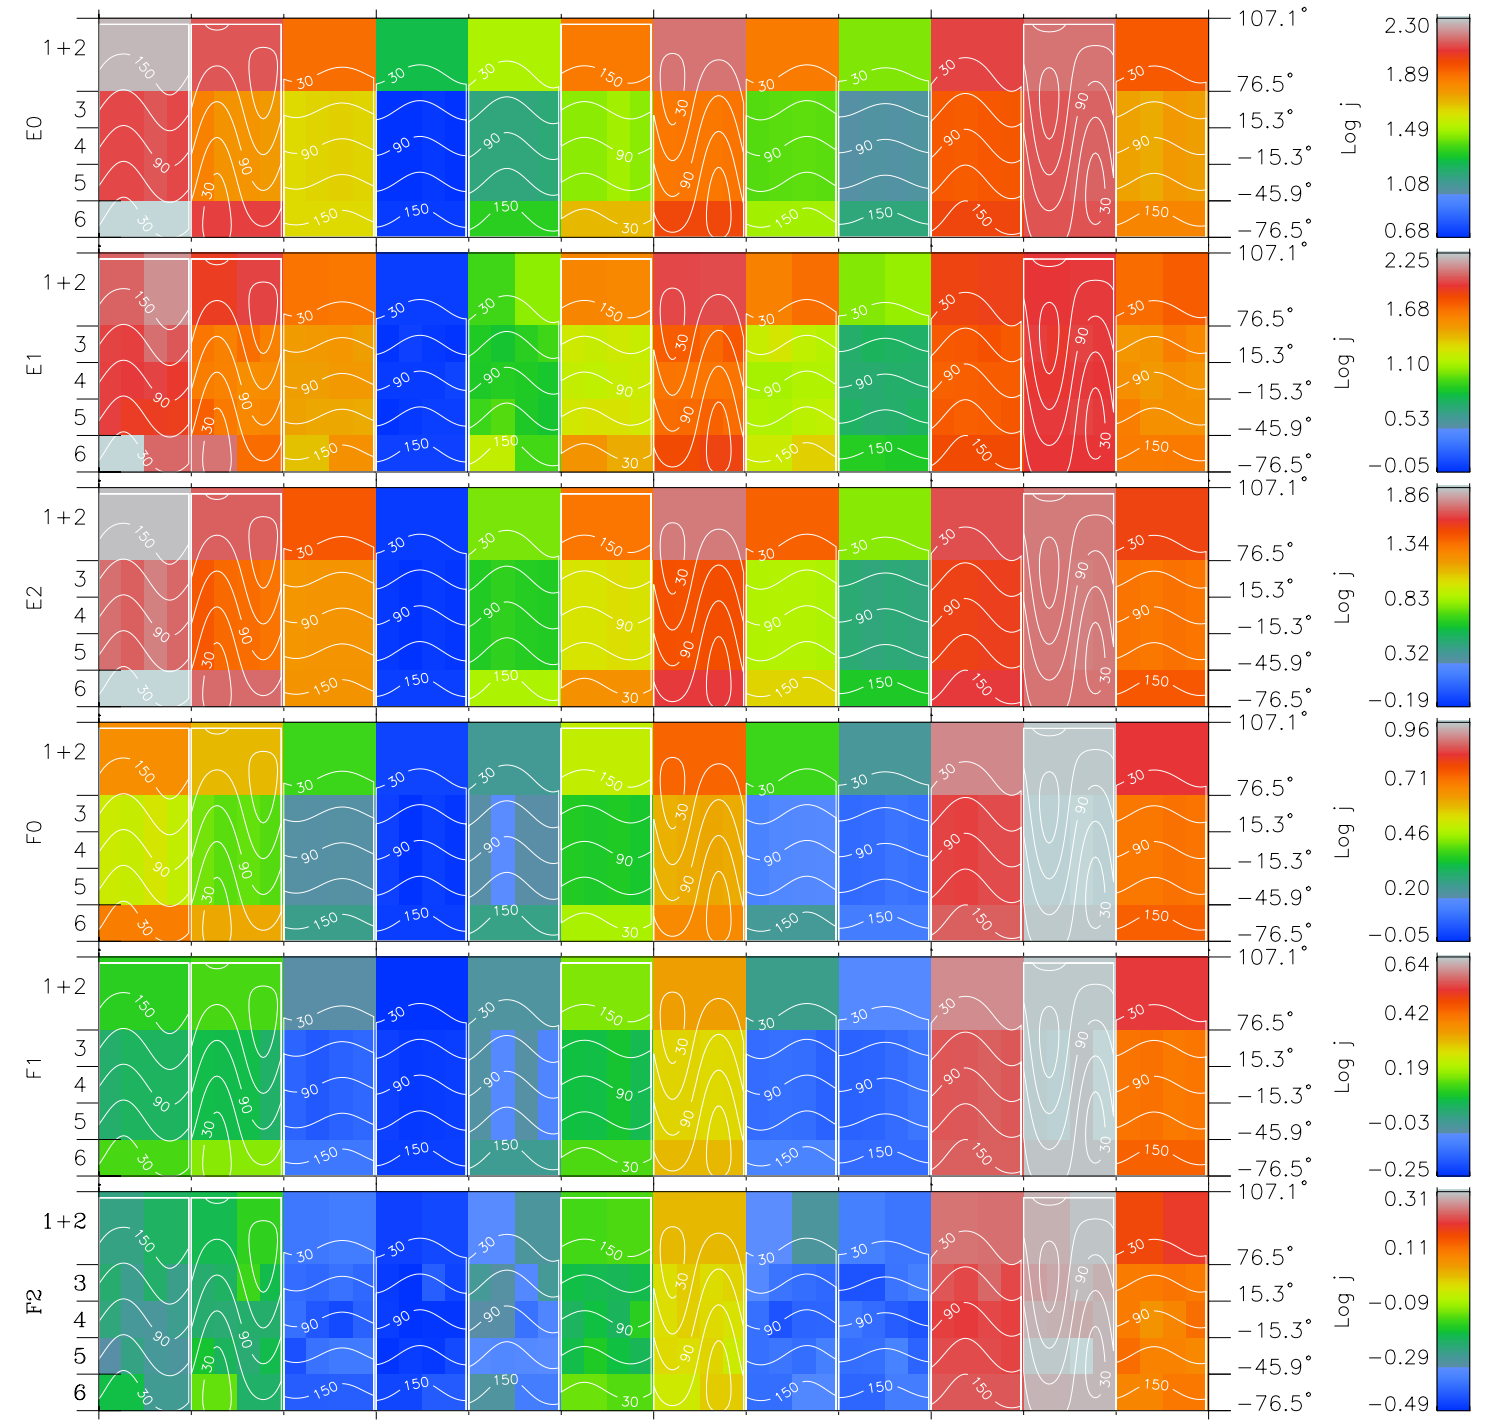

# Galileo EPD Real Time All-Sky Anisotropies 97242

Software Version: RTSKY\_FLUX V 1.20  
 Data Production: 06-03-00  
 Plot Production: Sat Sep 15 22:29:54 2001  
 Color File: wondr3  
 Geofactor File: 1.1

00:00:00 1997-242	242-06	242-12	242-18	00:00:00 1997-243	X JSE(R <sub>j</sub> )
+ -109.34 -38.00 1.76	+ -108.55 -38.20 1.78	+ -107.76 -38.40 1.79	+ -106.95 -38.59 1.80	+ -106.13 -38.78 1.82	Y JSE(R <sub>j</sub> )
					Z JSE(R <sub>j</sub> )

- ◇ = Jupiter look direction
- = Corotation look direction