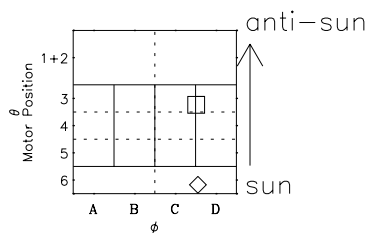

Galileo EPD Real-Time Omni 97242

Software Version: RTLINE_OMNI V 1.20
Data Production: 06-03-00
Plot Production: Sat Sep 15 22:31:27 2001

◇ = Jupiter look direction
□ = Corotation look direction