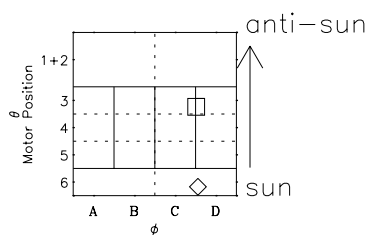

Galileo EPD Real-Time Omni 97242

Software Version: RTLINE_OMNI V 1.20
Data Production: 06-03-00
Plot Production: Sat Sep 15 22:31:26 2001

◇ = Jupiter look direction
□ = Corotation look direction