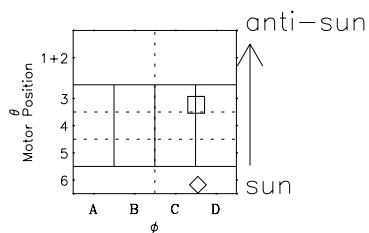

Galileo EPD Real-Time Omni 97242

Software Version: RTLINE_OMNI V 1.20
Data Production: 06-03-00
Plot Production: Sat Sep 15 22:31:26 2001

◇ = Jupiter look direction
□ = Corotation look direction