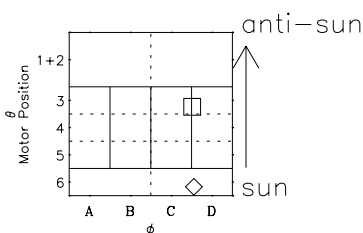

# Galileo EPD Real-Time Six-Sector 97242

Software Version: RTLINE\_R6 V 1.20  
Data Production: 06-03-00  
Plot Production: Sat Sep 15 22:31:34 2001

◇ = Jupiter look direction  
□ = Corotation look direction