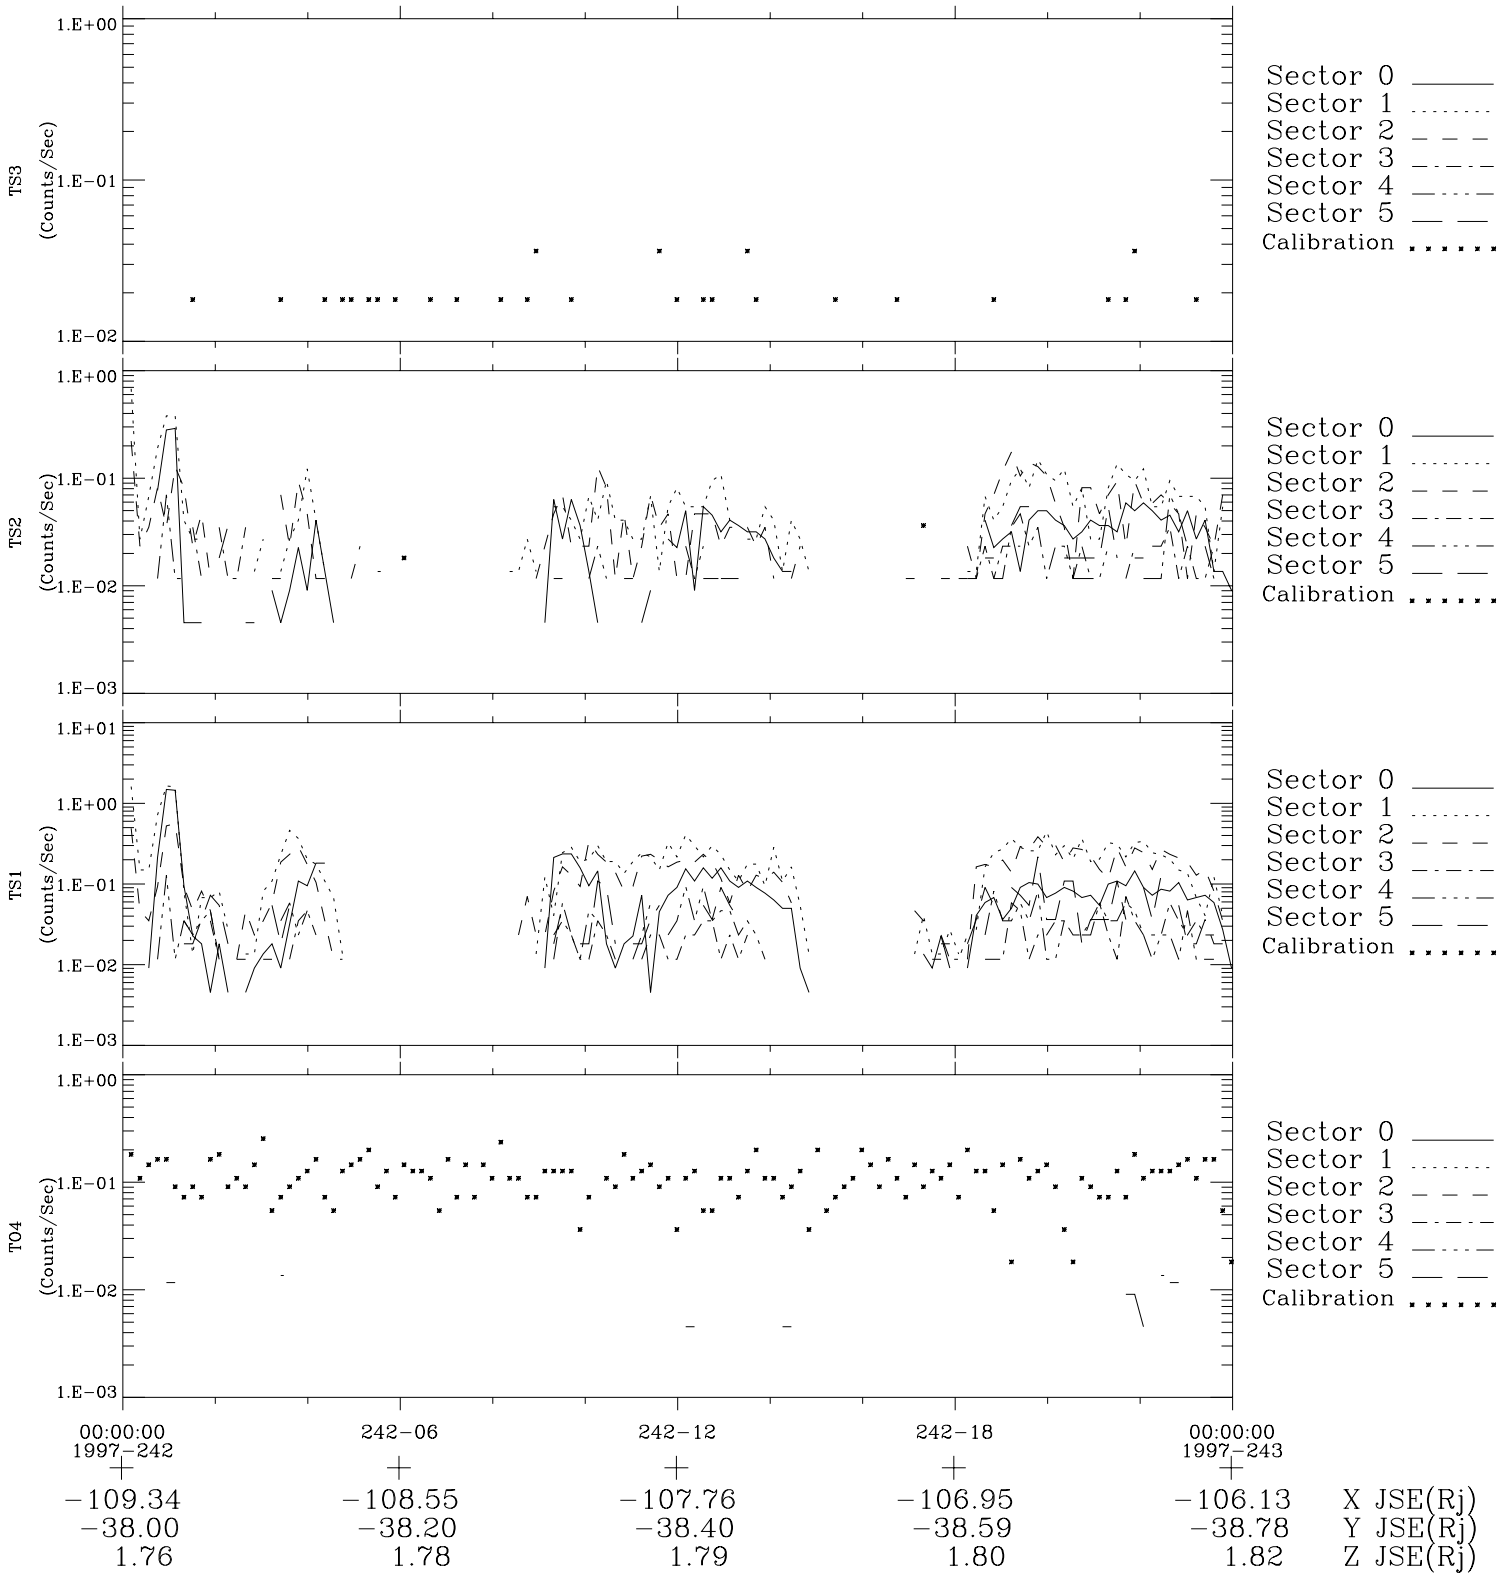

# Galileo EPD Real-Time Six-Sector 97242

Software Version: RTLINE\_R6 V 1.20  
Data Production: 06-03-00  
Plot Production: Sat Sep 15 22:31:34 2001

◇ = Jupiter look direction  
□ = Corotation look direction